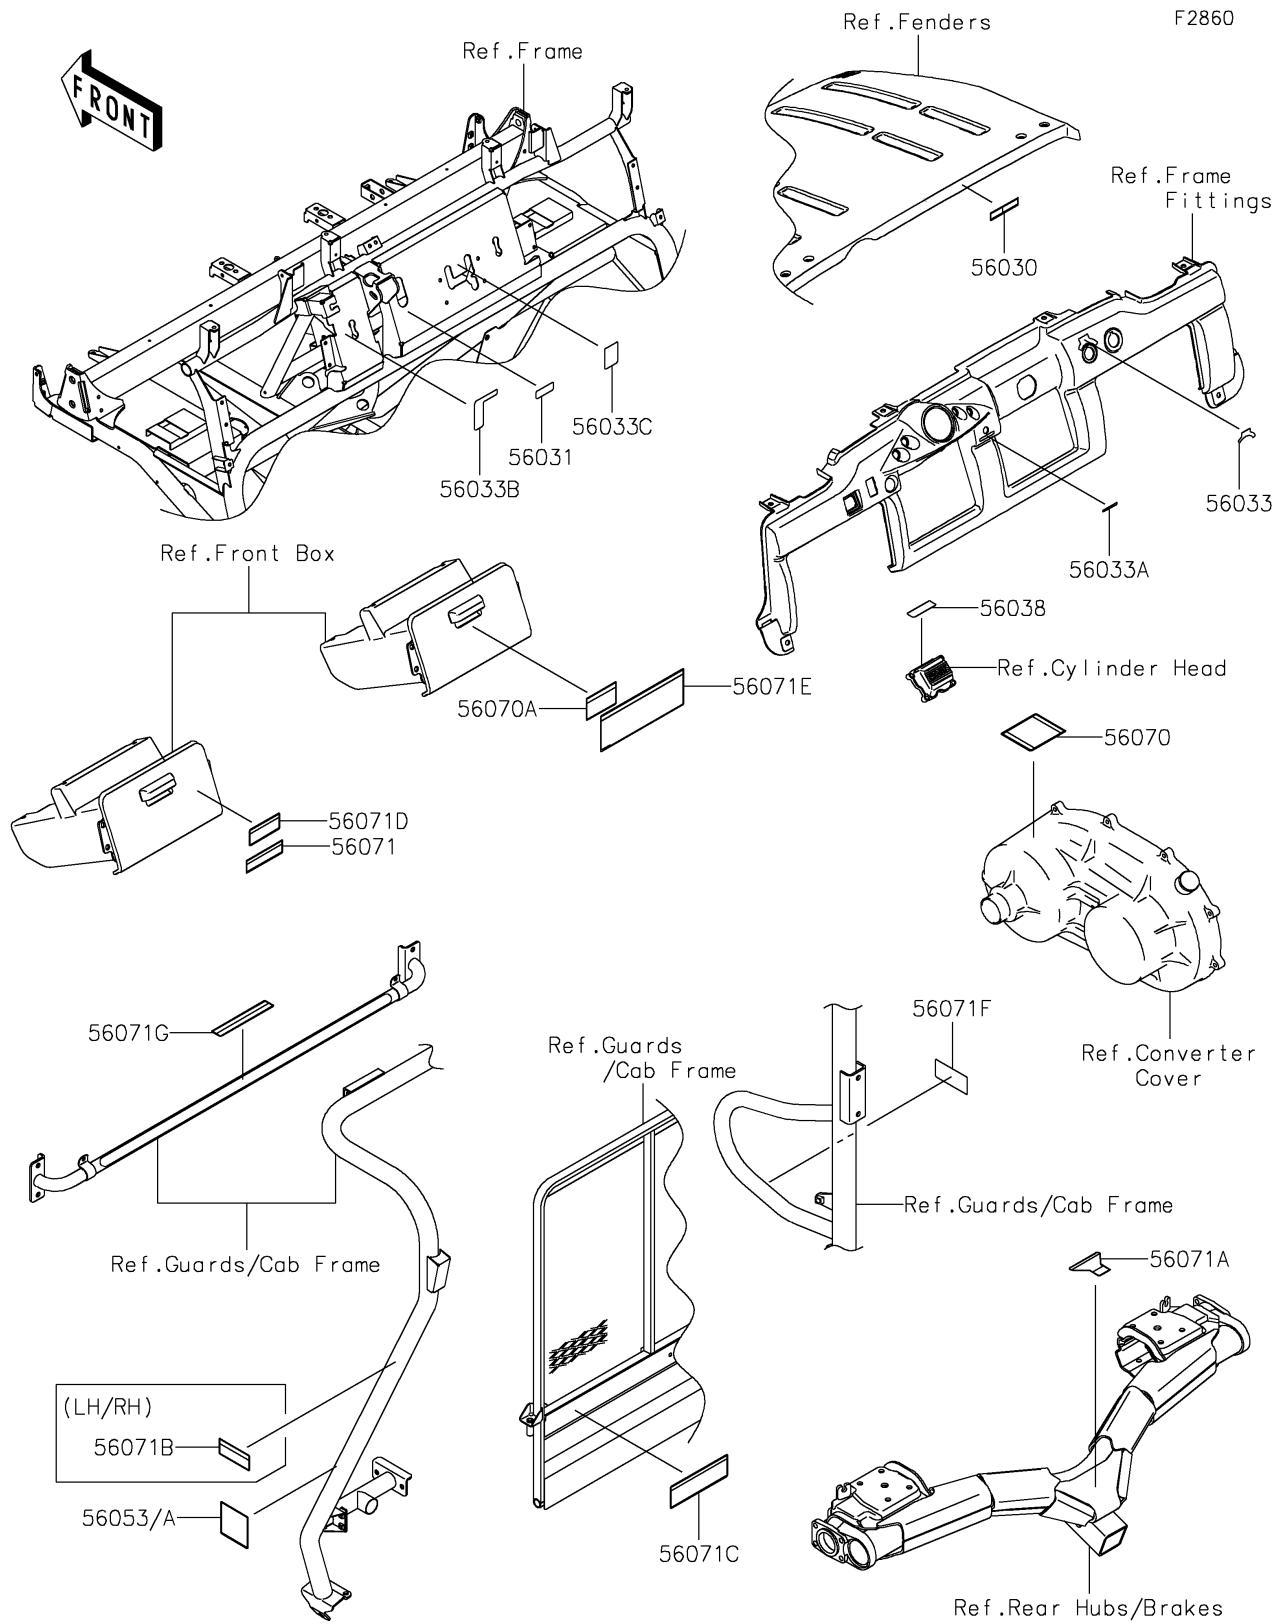

2020 MULE 4000 TRANS™ PARTS DIAGRAM

Labels

2020 MULE 4000 TRANS™ PARTS LIST

Labels

ITEM NAME	PART NUMBER	QUANTITY
LABEL,OPERATING HOOD (Ref # 56030)	56030-0267	1
LABEL-MANUAL,BRAKE FLUID LEVEL (Ref # 56031)	56031-1818	1
LABEL-MANUAL,IGNITION (Ref # 56033)	56033-0212	1
LABEL-MANUAL,POWER STEERING (Ref # 56033A)	56033-0213	1
LABEL-MANUAL,DIFF MODE (Ref # 56033B)	56033-1183	1
LABEL-MANUAL,SHIFT (Ref # 56033C)	56033-1205	1
LABEL-BRAND (Ref # 56038)	56038-2782	1
LABEL-SPECIFICATION,TIRE (Ref # 56053)	56053-1631	1
LABEL-WARNING,HOT SURFACES (Ref # 56070)	56070-0051	1
LABEL-WARNING,BONNET OPERATION (Ref # 56070A)	56070-0053	1
LABEL-WARNING,SHIFT CAUTION (Ref # 56071)	56071-0128	1
LABEL-WARNING,TRAILER HITCH (Ref # 56071A)	56071-0332	1
LABEL-WARNING,CAB FRAME (Ref # 56071B)	56071-0492	1
LABEL-WARNING,CARGO BED,4P (Ref # 56071C)	56071-0637	1
LABEL-WARNING,CARGO BED (Ref # 56071D)	56071-0638	1
LABEL-WARNING,GENERAL (Ref # 56071E)	56071-0645	1
LABEL-WARNING,GASOLINE (Ref # 56071F)	56071-7501	1
LABEL-WARNING,REAR SEAT (Ref # 56071G)	56071-7513	1