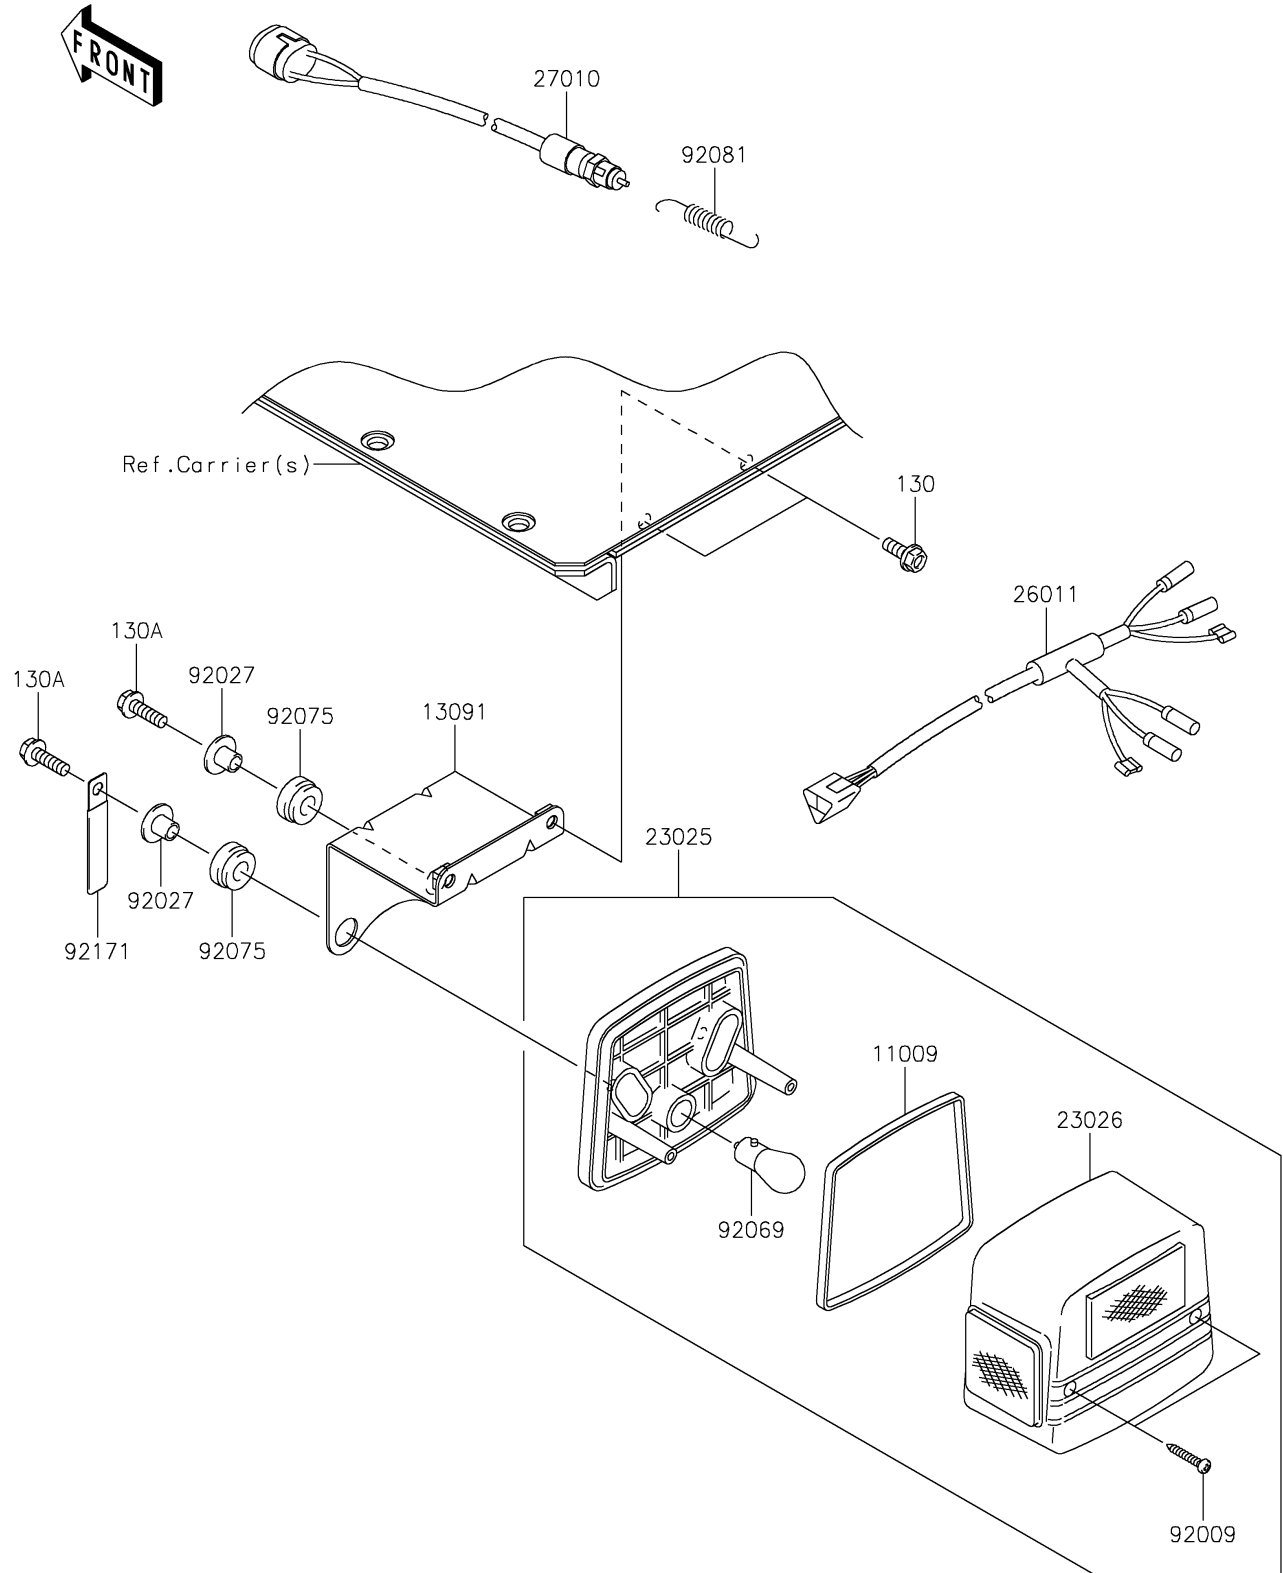

2020 MULE 4000 TRANS™ PARTS DIAGRAM

Taillight(s)

F2720

2020 MULE 4000 TRANS™ PARTS LIST

Taillight(s)

ITEM NAME	PART NUMBER	QUANTITY
GASKET,TAIL LAMP (Ref # 11009)	11009-1215	1
BOLT-FLANGED,6X16 (Ref # 130)	130BA0616	1
HOLDER,TAIL LAMP (Ref # 13091)	13091-1743	1
BOLT-FLANGED,6X20 (Ref # 130A)	130BA0620	1
LAMP-TAIL (Ref # 23025)	23025-1042	1
LENS,TAIL LAMP (Ref # 23026)	23026-1019	1
WIRE-LEAD (Ref # 26011)	26011-1756	1
SWITCH,BRAKE LAMP (Ref # 27010)	27010-1301	1
SCREW,TAPPING,4X25 (Ref # 92009)	92009-1069	1
COLLAR,L=11.1 (Ref # 92027)	92027-194	1
BULB,12V 21/5W (Ref # 92069)	92069-1011	1
DAMPER (Ref # 92075)	92075-277	1
SPRING,HOOK RETURN (Ref # 92081)	92081-1466	1
CLAMP,L=60 (Ref # 92171)	92171-0652	1