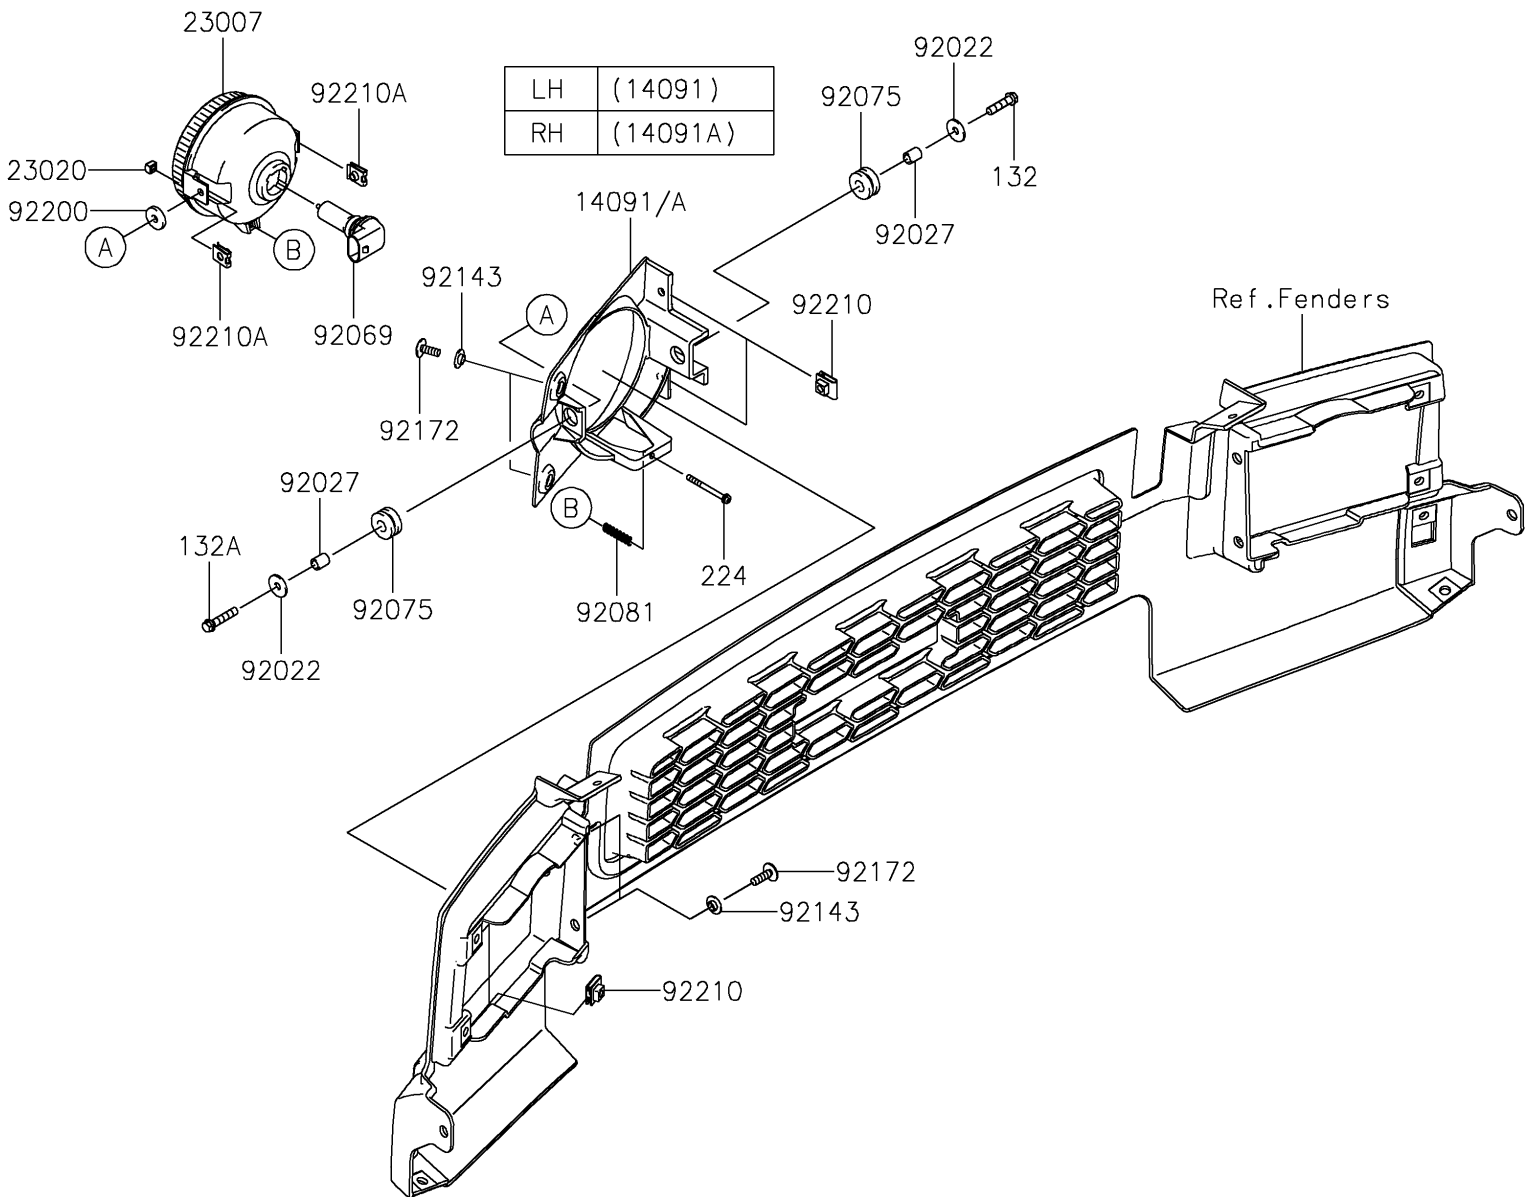

2020 MULE 4000 TRANS™ PARTS DIAGRAM

Headlight(s)

F2710

2020 MULE 4000 TRANS™ PARTS LIST

Headlight(s)

ITEM NAME	PART NUMBER	QUANTITY
BOLT-FLANGED-SMALL,6X25 (Ref # 132)	132BA0625	1
BOLT-FLANGED-SMALL,6X30 (Ref # 132A)	132BA0630	1
COVER,HEAD LAMP,LH (Ref # 14091)	14091-0827	1
COVER,HEAD LAMP,RH (Ref # 14091A)	14091-0828	1
SCREW-PAN-WP-CROS,4X45 (Ref # 224)	224AA0445	1
LENS-COMP,HEAD LAMP (Ref # 23007)	23007-0096	1
NUT,4MM,FOCUS ADJUST (Ref # 23020)	23020-018	1
WASHER,6.5X20X1.6 (Ref # 92022)	92022-125	1
COLLAR,6.8X10X12 (Ref # 92027)	92027-162	1
BULB,12V 35/35W (Ref # 92069)	92069-0019	1
DAMPER,10X24X12 (Ref # 92075)	92075-1690	1
SPRING,FOCUS ADJUST (Ref # 92081)	92081-1896	1
COLLAR (Ref # 92143)	92143-1087	1
SCREW,TAPPING,6X20 (Ref # 92172)	92172-0488	1
WASHER,6.5X20X3.2 (Ref # 92200)	92200-0359	1
NUT,LEAF SPRING,6MM (Ref # 92210)	92210-0624	1
NUT (Ref # 92210A)	92210-1125	1