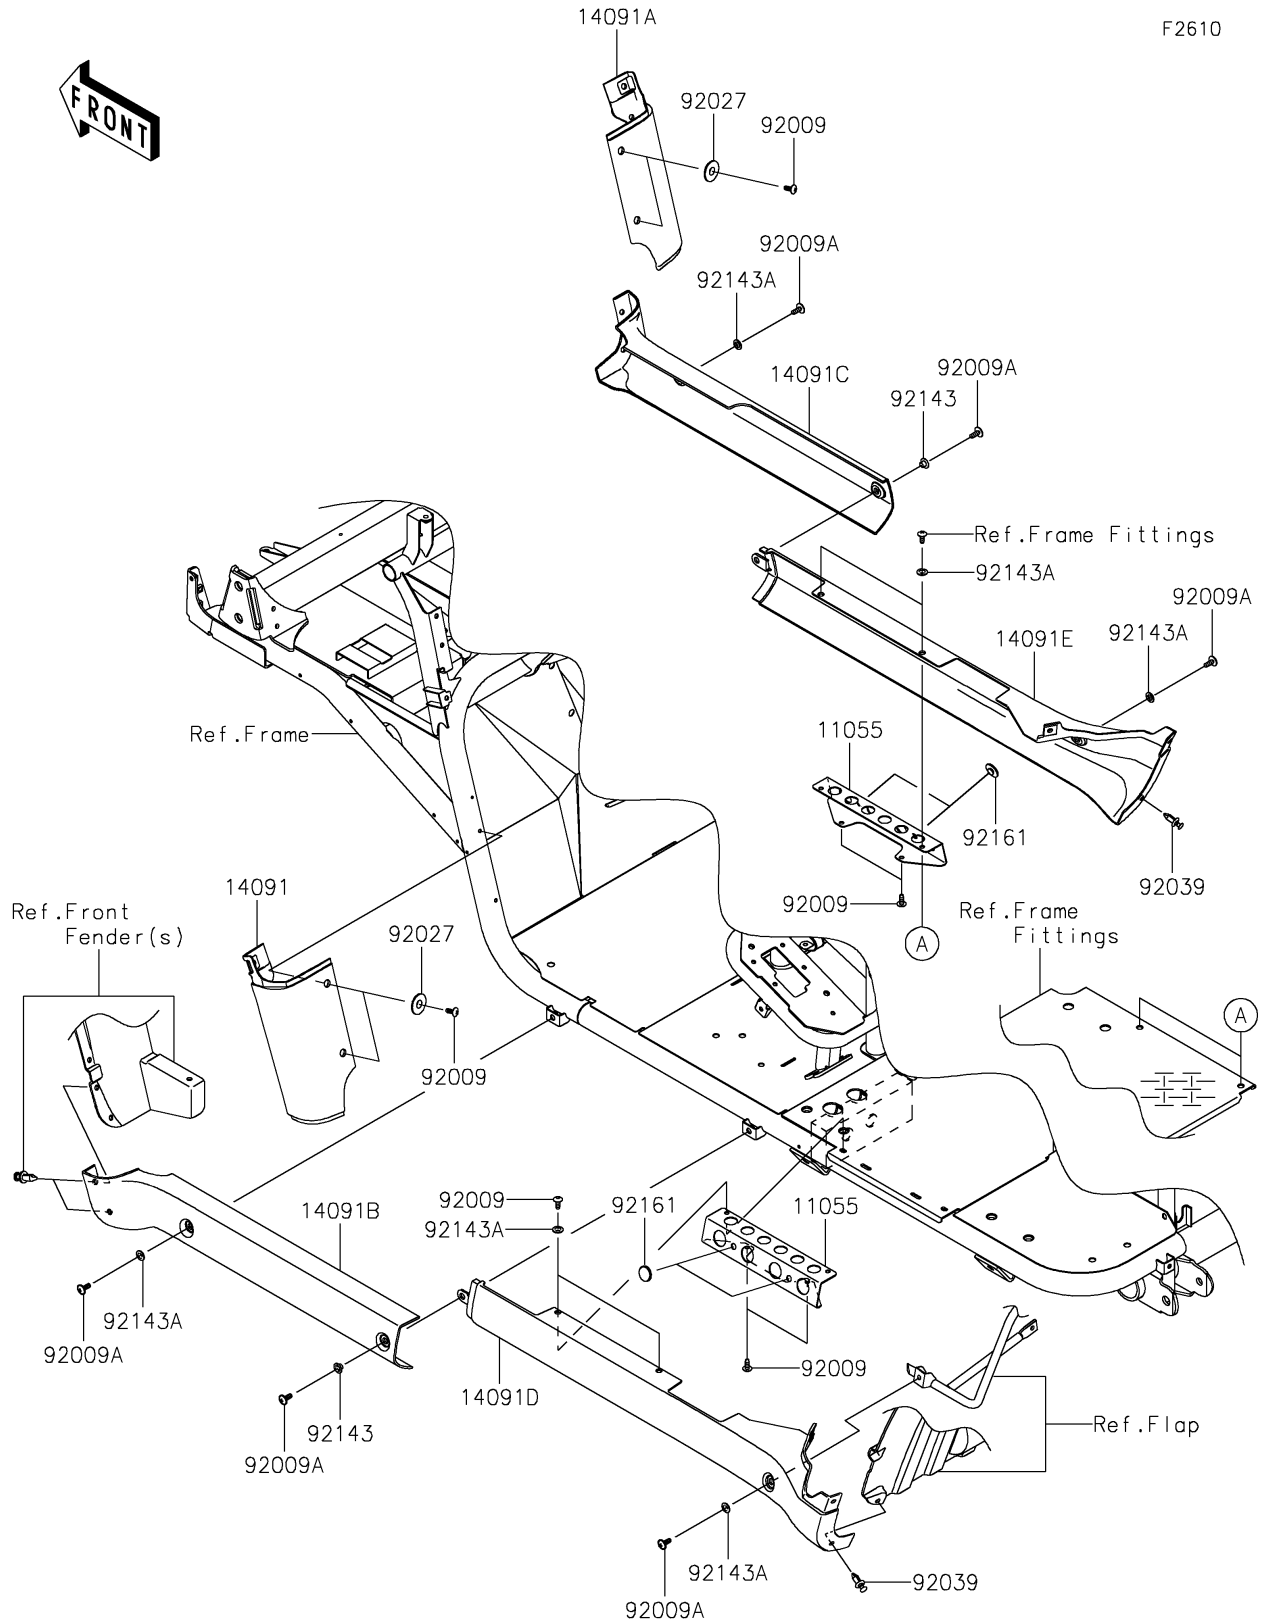

2020 MULE 4000 TRANS™ PARTS DIAGRAM

Side Covers/Chain Cover

F2610

2020 MULE 4000 TRANS™ PARTS LIST

Side Covers/Chain Cover

ITEM NAME	PART NUMBER	QUANTITY
BRACKET (Ref # 11055)	11055-0599	1
COVER,FR FENDER,LWR,LH,F.BLACK (Ref # 14091)	14091-0821-6Z	1
COVER,FR FENDER,LWR,RH,F.BLACK (Ref # 14091A)	14091-0822-6Z	1
COVER,SIDE STEP,FR,LH,F.BLACK (Ref # 14091B)	14091-0823-6Z	1
COVER,SIDE STEP,FR,RH,F.BLACK (Ref # 14091C)	14091-0824-6Z	1
COVER,SIDE STEP,RR,LH,F.BLACK (Ref # 14091D)	14091-0825-6Z	1
COVER,SIDE STEP,RR,RH,F.BLACK (Ref # 14091E)	14091-0826-6Z	1
SCREW,TAPPING,6X16 (Ref # 92009)	92009-1166	1
SCREW,6X16 (Ref # 92009A)	92009-1621	1
COLLAR,L=4.7 (Ref # 92027)	92027-1964	1
RIVET (Ref # 92039)	92039-0776	1
COLLAR (Ref # 92143)	92143-1057	1
COLLAR (Ref # 92143A)	92143-1087	1
DAMPER,RUBBER (Ref # 92161)	92161-1200	1