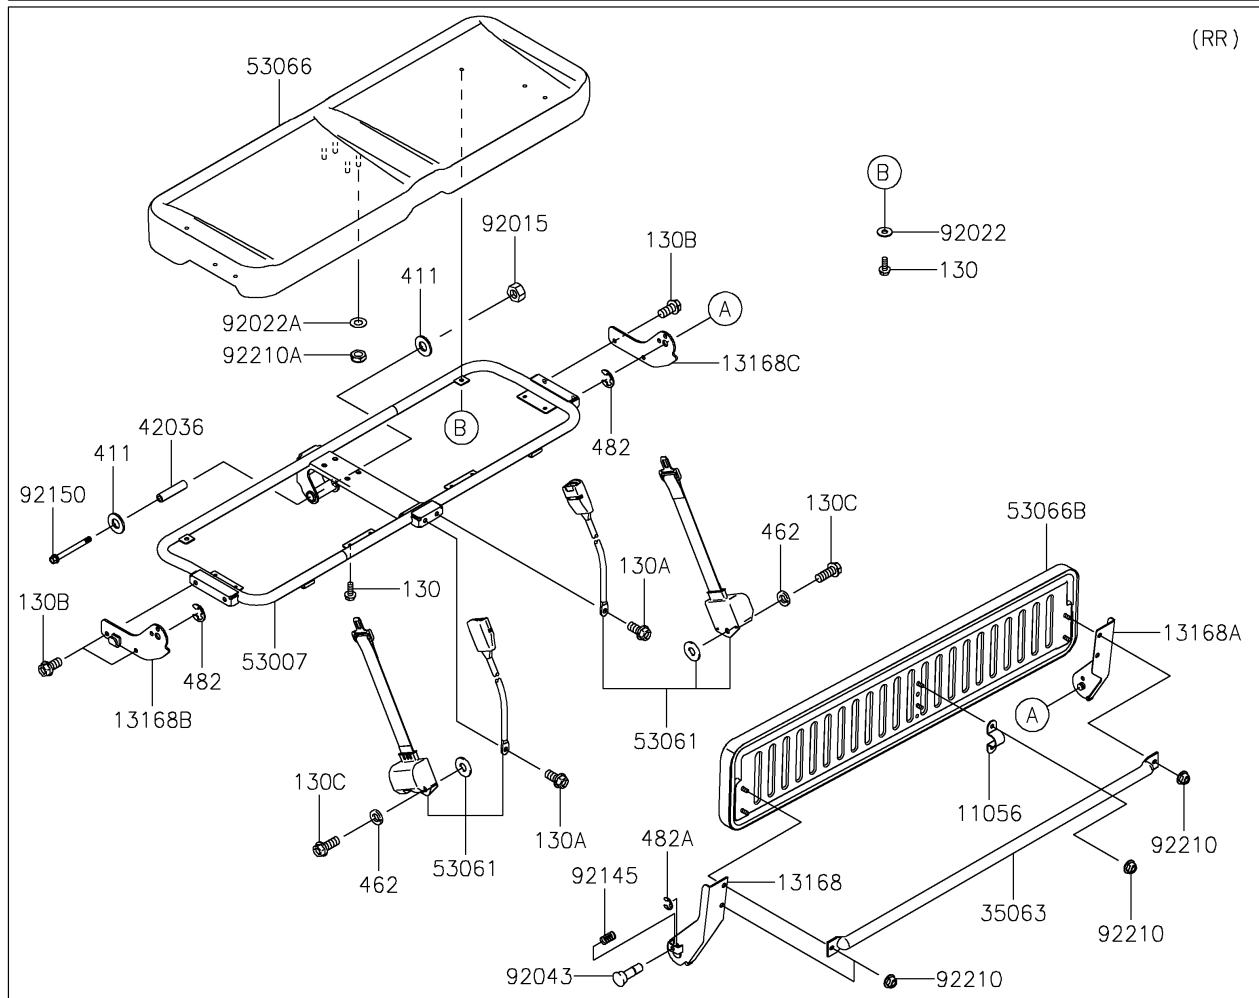

2020 MULE 4000 TRANS™ PARTS DIAGRAM

Seat

2020 MULE 4000 TRANS™ PARTS LIST

Seat

ITEM NAME	PART NUMBER	QUANTITY
BRACKET,SEAT BACK (Ref # 11056)	11056-0034	1
CAP (Ref # 11065)	11065-7504	1
BOLT-FLANGED,6X16 (Ref # 130)	130BA0616	1
BOLT-FLANGED,12X20 (Ref # 130A)	130BA1220	1
BOLT-FLANGED,10X20 (Ref # 130B)	130BB1020	1
BOLT-FLANGED,12X25 (Ref # 130C)	130BB1225	1
LEVER,SEAT,TOP,LH (Ref # 13168)	13168-7502	1
LEVER,SEAT,TOP,RH (Ref # 13168A)	13168-7503	1
LEVER,SEAT,LWR,LH (Ref # 13168B)	13168-7504	1
LEVER,SEAT,LWR,RH (Ref # 13168C)	13168-7505	1
PLATE,SEAT (Ref # 13183)	13183-1400	1
STAY,REAR BACK (Ref # 35063)	35063-7510	1
WASHER-PLAIN (Ref # 411)	411AB1200	1
SLEEVE,12.1X20X85 (Ref # 42036)	42036-7501	1
WASHER-SPRING,12MM (Ref # 462)	462DB1200	1
CIRCLIP-TYPE-E,12MM (Ref # 482)	482EA0200	1
CIRCLIP-TYPE-E,8MM (Ref # 482A)	482EA8000	1
FRAME-SEAT (Ref # 53007)	53007-0327	1
BELT-SEAT,RR (Ref # 53061)	53061-0314	1
BELT-SEAT,FR,RH (Ref # 53061A)	53061-0315	1
BELT-SEAT,FR,LH (Ref # 53061B)	53061-0316	1
SEAT-ASSY,RR,LWR,BLACK (Ref # 53066)	53066-0237-MA	1
SEAT-ASSY,FR,BACK,BLACK (Ref # 53066A)	53066-0258-MA	1
SEAT-ASSY,RR,BACK,BLACK (Ref # 53066B)	53066-0259-MA	1
SEAT-ASSY,FR,LWR,BLACK (Ref # 53066C)	53066-0274-MA	1
NUT,LOCK,12MM,BLACK (Ref # 92015)	92015-1190	1
WASHER,7X18X1.2 (Ref # 92022)	92022-1545	1
WASHER,10.5X20X1 (Ref # 92022A)	92022-239	1
PIN (Ref # 92043)	92043-7503	1

2020 MULE 4000 TRANS™ PARTS LIST

Seat

ITEM NAME	PART NUMBER	QUANTITY
SPRING (Ref # 92145)	92145-7507	1
BOLT,FLANGED,12X117 (Ref # 92150)	92150-1895	1
NUT,FLANGED,LOCK,8MM (Ref # 92210)	92210-0005	1
NUT,LOCK,10MM (Ref # 92210A)	92210-0278	1