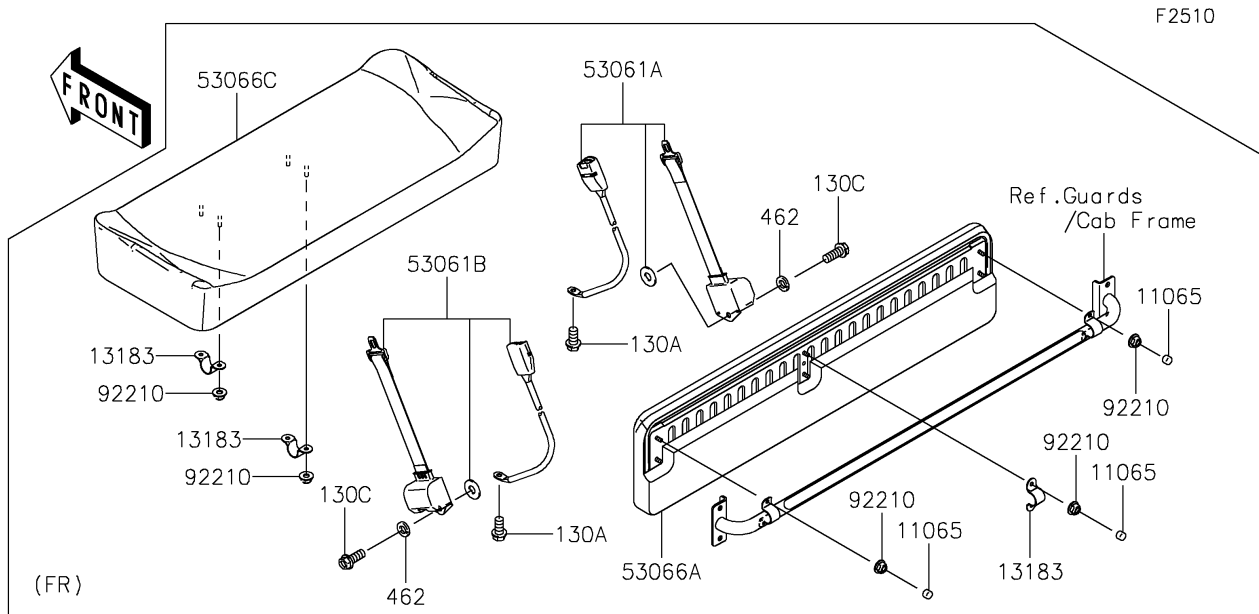

2020 MULE 4000 TRANS™ PARTS DIAGRAM

Seat

2020 MULE 4000 TRANS™ PARTS LIST

Seat

ITEM NAME	PART NUMBER	QUANTITY
BRACKET,SEAT BACK (Ref # 11056)	11056-0034	1
CAP (Ref # 11065)	11065-7504	1
BOLT-FLANGED,6X16 (Ref # 130)	130BA0616	1
BOLT-FLANGED,12X20 (Ref # 130A)	130BA1220	1
BOLT-FLANGED,10X20 (Ref # 130B)	130BB1020	1
BOLT-FLANGED,12X25 (Ref # 130C)	130BB1225	1
LEVER,SEAT,TOP,LH (Ref # 13168)	13168-7502	1
LEVER,SEAT,TOP,RH (Ref # 13168A)	13168-7503	1
LEVER,SEAT,LWR,LH (Ref # 13168B)	13168-7504	1
LEVER,SEAT,LWR,RH (Ref # 13168C)	13168-7505	1
PLATE,SEAT (Ref # 13183)	13183-1400	1
STAY,REAR BACK (Ref # 35063)	35063-7510	1
WASHER-PLAIN (Ref # 411)	411AB1200	1
SLEEVE,12.1X20X85 (Ref # 42036)	42036-7501	1
WASHER-SPRING,12MM (Ref # 462)	462DB1200	1
CIRCLIP-TYPE-E,12MM (Ref # 482)	482EA0200	1
CIRCLIP-TYPE-E,8MM (Ref # 482A)	482EA8000	1
FRAME-SEAT (Ref # 53007)	53007-0327	1
BELT-SEAT,RR (Ref # 53061)	53061-0314	1
BELT-SEAT,FR,RH (Ref # 53061A)	53061-0315	1
BELT-SEAT,FR,LH (Ref # 53061B)	53061-0316	1
SEAT-ASSY,RR,LWR,BLACK (Ref # 53066)	53066-0237-MA	1
SEAT-ASSY,FR,BACK,BLACK (Ref # 53066A)	53066-0258-MA	1
SEAT-ASSY,RR,BACK,BLACK (Ref # 53066B)	53066-0259-MA	1
SEAT-ASSY,FR,LWR,BLACK (Ref # 53066C)	53066-0274-MA	1
NUT,LOCK,12MM,BLACK (Ref # 92015)	92015-1190	1
WASHER,7X18X1.2 (Ref # 92022)	92022-1545	1
WASHER,10.5X20X1 (Ref # 92022A)	92022-239	1
PIN (Ref # 92043)	92043-7503	1

2020 MULE 4000 TRANS™ PARTS LIST

Seat

ITEM NAME	PART NUMBER	QUANTITY
SPRING (Ref # 92145)	92145-7507	1
BOLT,FLANGED,12X117 (Ref # 92150)	92150-1895	1
NUT,FLANGED,LOCK,8MM (Ref # 92210)	92210-0005	1
NUT,LOCK,10MM (Ref # 92210A)	92210-0278	1