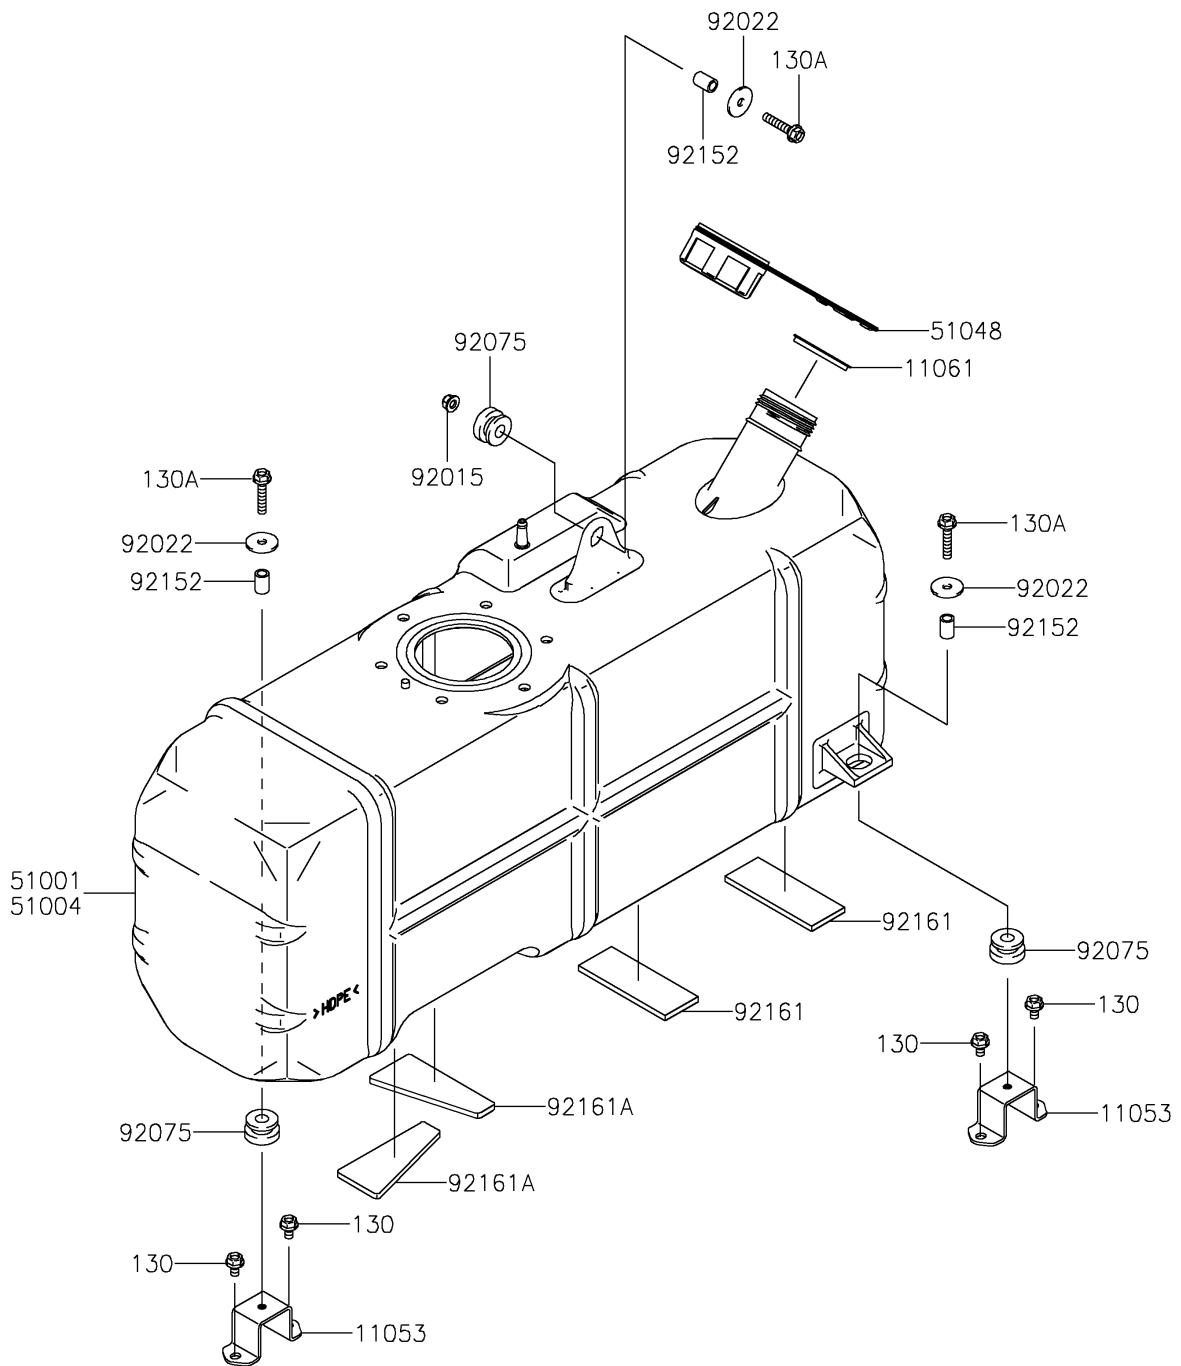

## 2020 MULE 4000 TRANS™ PARTS DIAGRAM

Fuel Tank

F2410

## 2020 MULE 4000 TRANS™ PARTS LIST

Fuel Tank

ITEM NAME	PART NUMBER	QUANTITY
BRACKET (Ref # 11053)	11053-7512	1
GASKET,FUEL TANK CAP (Ref # 11061)	11061-0395	1
BOLT-FLANGED,6X10 (Ref # 130)	130BA0610	1
BOLT-FLANGED,6X30 (Ref # 130A)	130BA0630	1
TANK-COMP-FUEL (Ref # 51001)	51001-0763	1
CAP-ASSY-TANK,FUEL (Ref # 51048)	51048-0026	1
NUT,LOCK,FLANGED,6MM (Ref # 92015)	92015-1675	1
WASHER,6.5X24X2 (Ref # 92022)	92022-1690	1
DAMPER (Ref # 92075)	92075-1787	1
COLLAR,7.02X10.32X15.3 (Ref # 92152)	92152-7511	1
DAMPER,92X35X4.76 (Ref # 92161)	92161-0813	1
DAMPER,92X19X4.76 (Ref # 92161A)	92161-0814	1