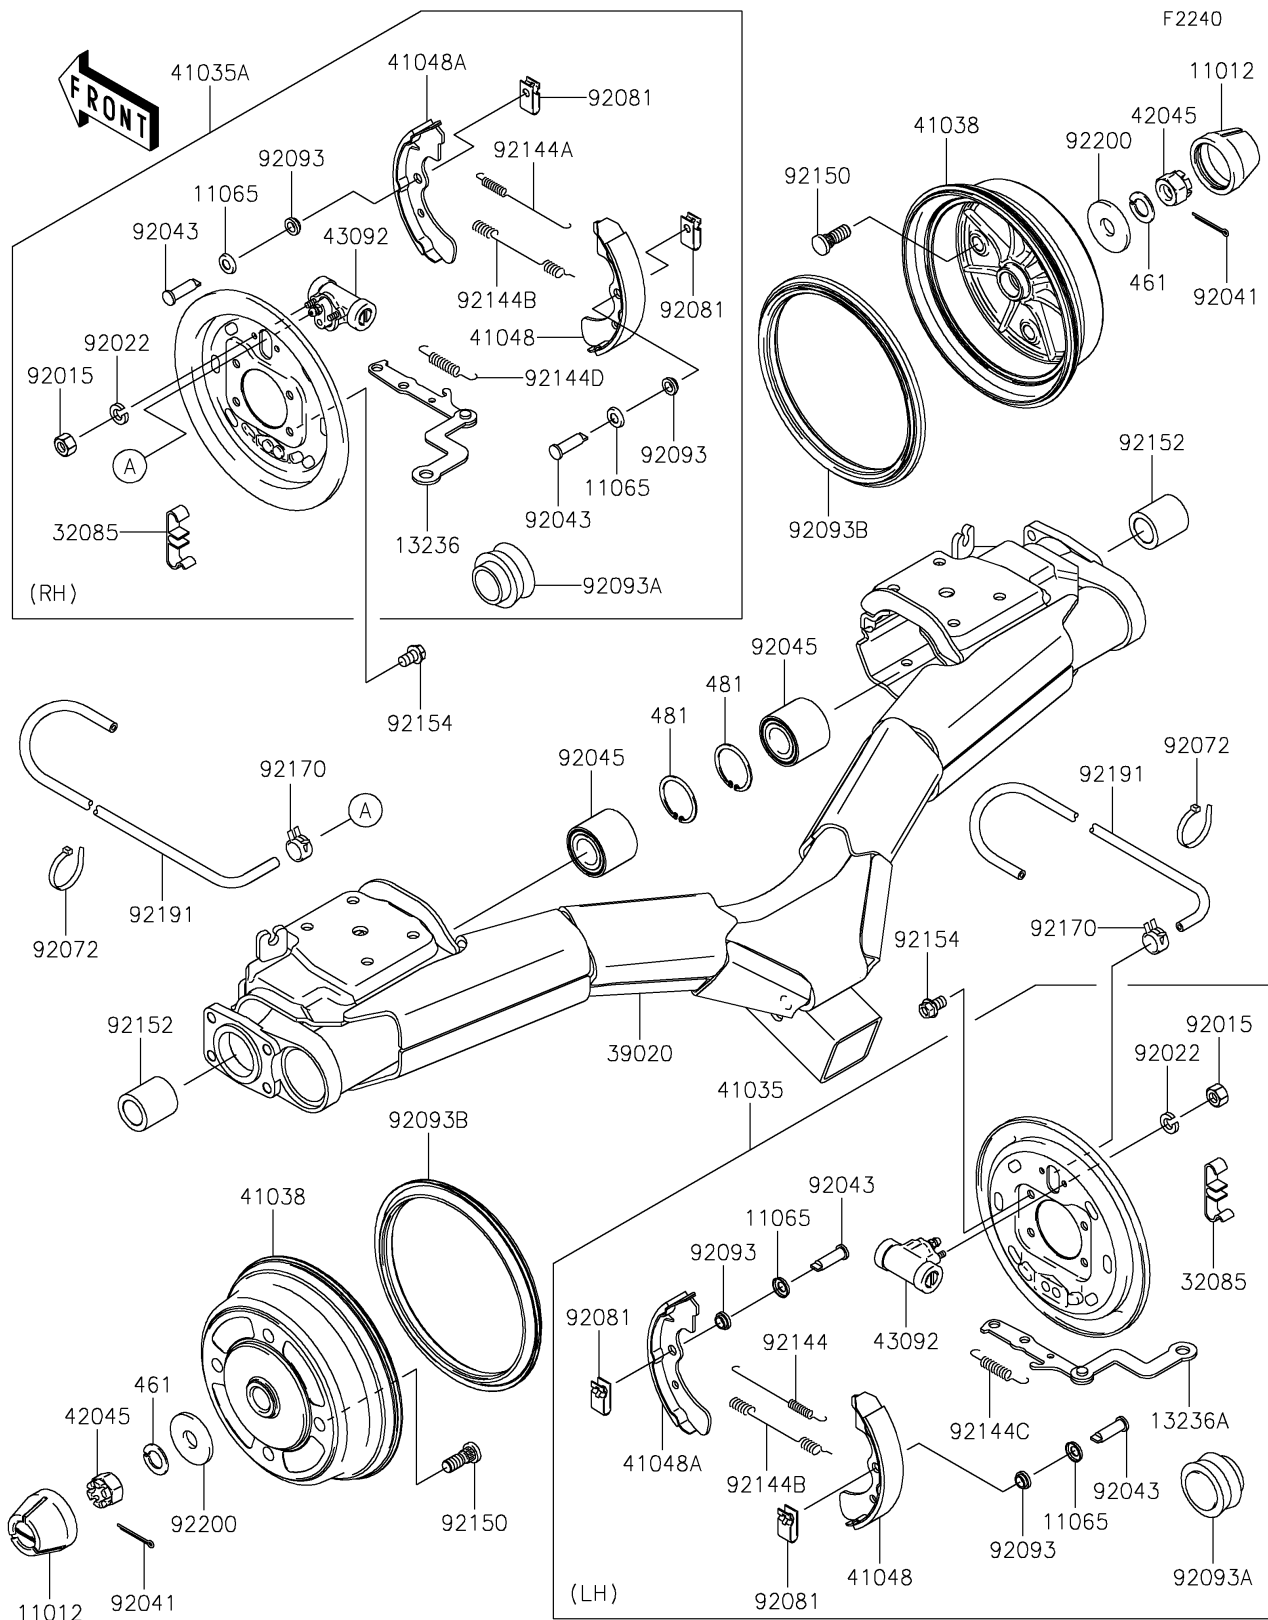

2020 MULE 4000 TRANS™ PARTS DIAGRAM

Rear Hubs/Brakes

2020 MULE 4000 TRANS™ PARTS LIST

Rear Hubs/Brakes

ITEM NAME	PART NUMBER	QUANTITY
CAP,WHEEL (Ref # 11012)	11012-1969	1
CAP (Ref # 11065)	11065-1175	1
LEVER-COMP,RR BRAKE PANEL,RH (Ref # 13236)	13236-1355	1
LEVER-COMP,RR BRAKE PANEL,LH (Ref # 13236A)	13236-1356	1
STOPPER,REAR BRAKE LEVER (Ref # 32085)	32085-1298	1
BRACKET-COMP-REAR SUSP (Ref # 39020)	39020-0005	1
PANEL-ASSY-BRAKE,RR,LH (Ref # 41035)	41035-7506	1
PANEL-ASSY-BRAKE,RR,RH (Ref # 41035A)	41035-7508	1
DRUM,REAR BRAKE (Ref # 41038)	41038-7502	1
SHOE-BRAKE (Ref # 41048)	41048-7502	1
SHOE-BRAKE (Ref # 41048A)	41048-7503	1
NUT,CASTLE,18MM (Ref # 42045)	42045-018	1
CYLINDER,REAR WHEEL (Ref # 43092)	43092-1053	1
WASHER-SPRING,18MM (Ref # 461)	461DA1800	1
CIRCLIP-TYPE-C,52MM (Ref # 481)	481J5200	1
NUT,6MM (Ref # 92015)	92015-1729	1
WASHER,SPRING,6MM (Ref # 92022)	92022-1951	1
COTTER,4.0X35 (Ref # 92041)	92041-1053	1
PIN (Ref # 92043)	92043-1636	1
BEARING-BALL,25BWD02CA68 (Ref # 92045)	92045-0107	1
BAND,L=123 (Ref # 92072)	92072-030	1
SPRING,SHOE CLAMP (Ref # 92081)	92081-1904	1
SEAL (Ref # 92093)	92093-1532	1
SEAL (Ref # 92093A)	92093-1533	1
SEAL,BS184.8X13.5ZS (Ref # 92093B)	92093-1543	1
SPRING,BRAKE (Ref # 92144)	92144-1299	1
SPRING,BRAKE (Ref # 92144A)	92144-1300	1
SPRING,BRAKE (Ref # 92144B)	92144-1301	1
SPRING,ROD,LH (Ref # 92144C)	92144-1302	1

2020 MULE 4000 TRANS™ PARTS LIST

Rear Hubs/Brakes

ITEM NAME	PART NUMBER	QUANTITY
SPRING,ROD,RH (Ref # 92144D)	92144-1303	1
BOLT (Ref # 92150)	92150-1366	1
COLLAR,25.1X38X40.8 (Ref # 92152)	92152-1276	1
BOLT,FLANGED,10X16 (Ref # 92154)	92154-0803	1
CLAMP (Ref # 92170)	92170-2042	1
TUBE,4.7X9.5X1100 (Ref # 92191)	92191-1525	1
WASHER,18.5X52X4.5 (Ref # 92200)	92200-1474	1