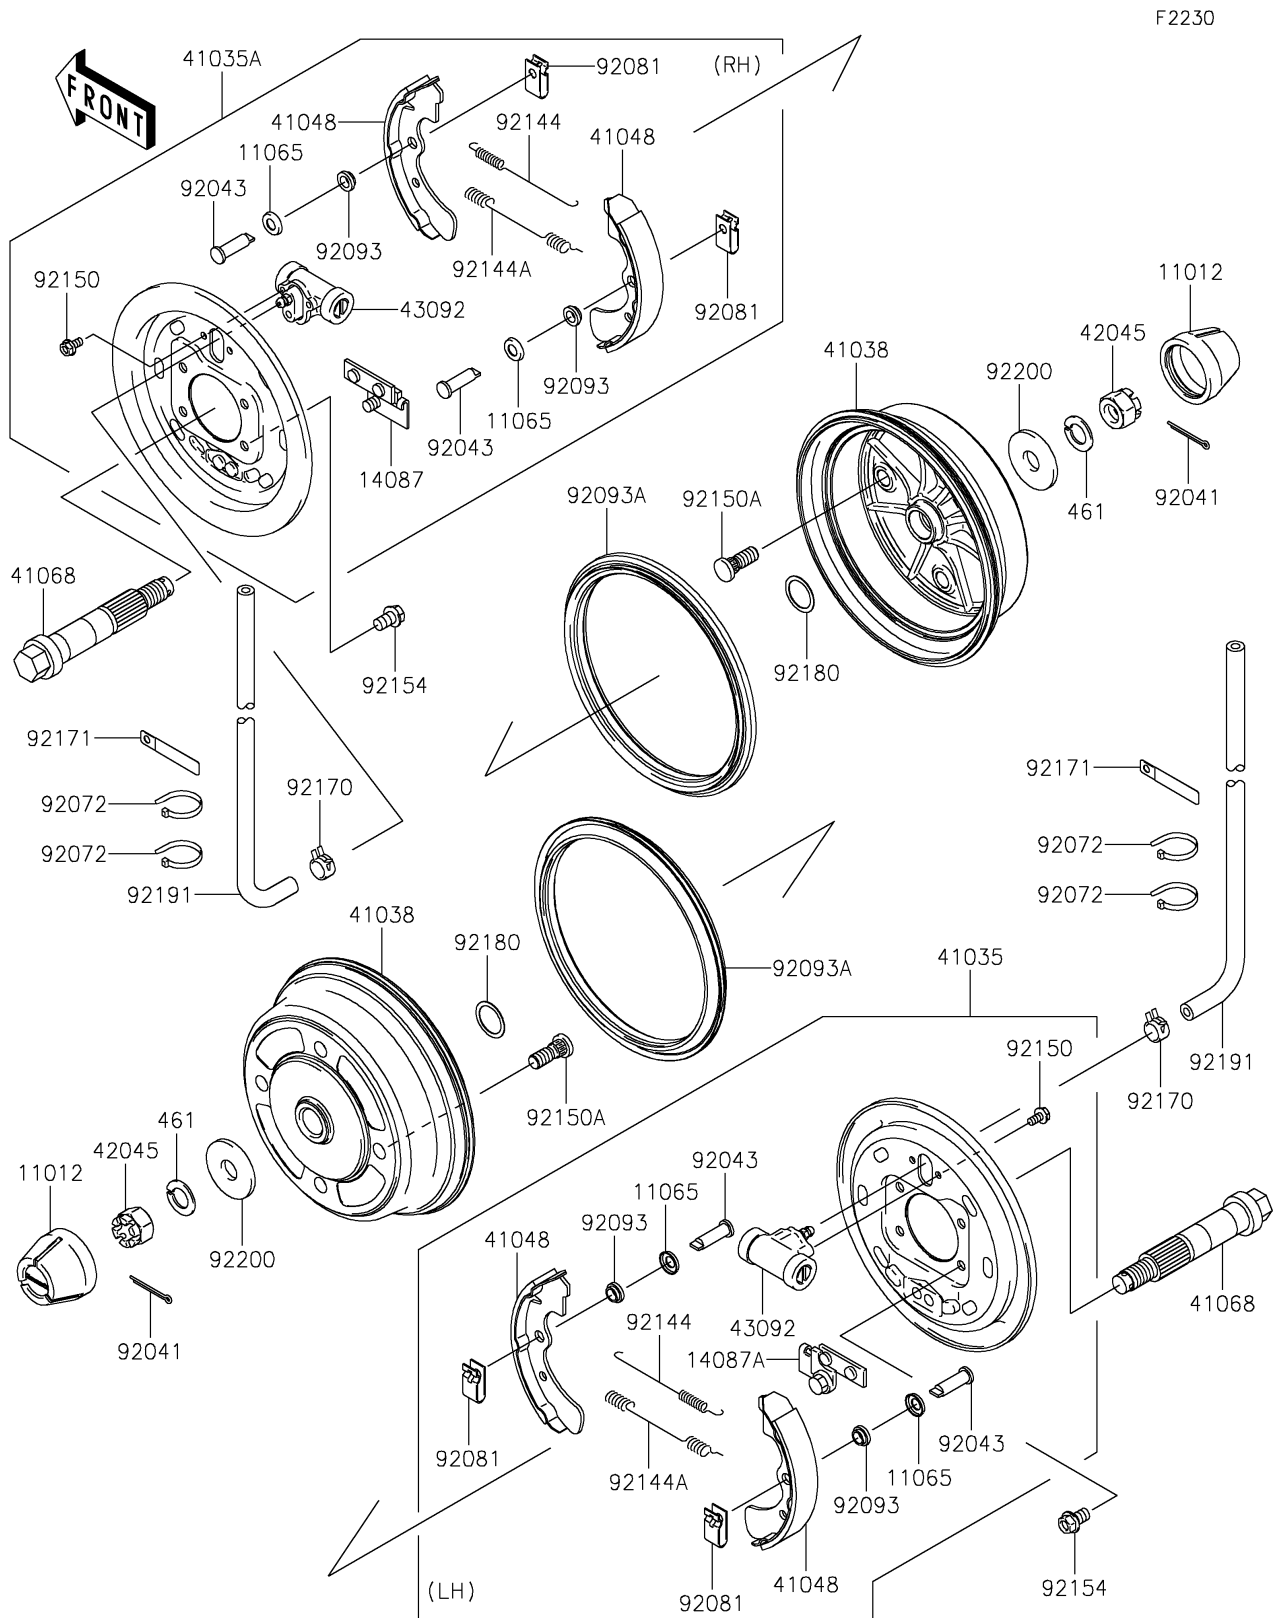

2020 MULE 4000 TRANS™ PARTS DIAGRAM

Front Hubs/Brakes

2020 MULE 4000 TRANS™ PARTS LIST

Front Hubs/Brakes

ITEM NAME	PART NUMBER	QUANTITY
CAP,WHEEL (Ref # 11012)	11012-1969	1
CAP (Ref # 11065)	11065-1175	1
RETAINER-ASSY,RH (Ref # 14087)	14087-1001	1
RETAINER-ASSY,LH (Ref # 14087A)	14087-1002	1
PANEL-ASSY-BRAKE,FR,LH (Ref # 41035)	41035-7502	1
PANEL-ASSY-BRAKE,FR,RH (Ref # 41035A)	41035-7504	1
DRUM,FRONT BRAKE (Ref # 41038)	41038-7501	1
SHOE-BRAKE (Ref # 41048)	41048-7501	1
AXLE,FR (Ref # 41068)	41068-1296	1
NUT,CASTLE,18MM (Ref # 42045)	42045-018	1
CYLINDER,FRONT BRAKE PANEL (Ref # 43092)	43092-1054	1
WASHER-SPRING,18MM (Ref # 461)	461DA1800	1
COTTER,4.0X35 (Ref # 92041)	92041-1053	1
PIN (Ref # 92043)	92043-1636	1
BAND,L=123 (Ref # 92072)	92072-030	1
SPRING,SHOE CLAMP (Ref # 92081)	92081-1904	1
SEAL (Ref # 92093)	92093-1532	1
SEAL,BS184.8X13.5ZS (Ref # 92093A)	92093-1543	1
SPRING,BRAKE (Ref # 92144)	92144-1300	1
SPRING,BRAKE (Ref # 92144A)	92144-1301	1
BOLT,FLANGED,6X12 (Ref # 92150)	92150-1166	1
BOLT (Ref # 92150A)	92150-1366	1
BOLT,FLANGED,10X16 (Ref # 92154)	92154-0803	1
CLAMP (Ref # 92170)	92170-2042	1
CLAMP,L=60 (Ref # 92171)	92171-0652	1
SHIM,25.2X32.5X0.6 (Ref # 92180)	92180-1353	1
TUBE,4.7X9.5X1100 (Ref # 92191)	92191-1525	1
WASHER,18.5X52X4.5 (Ref # 92200)	92200-1474	1