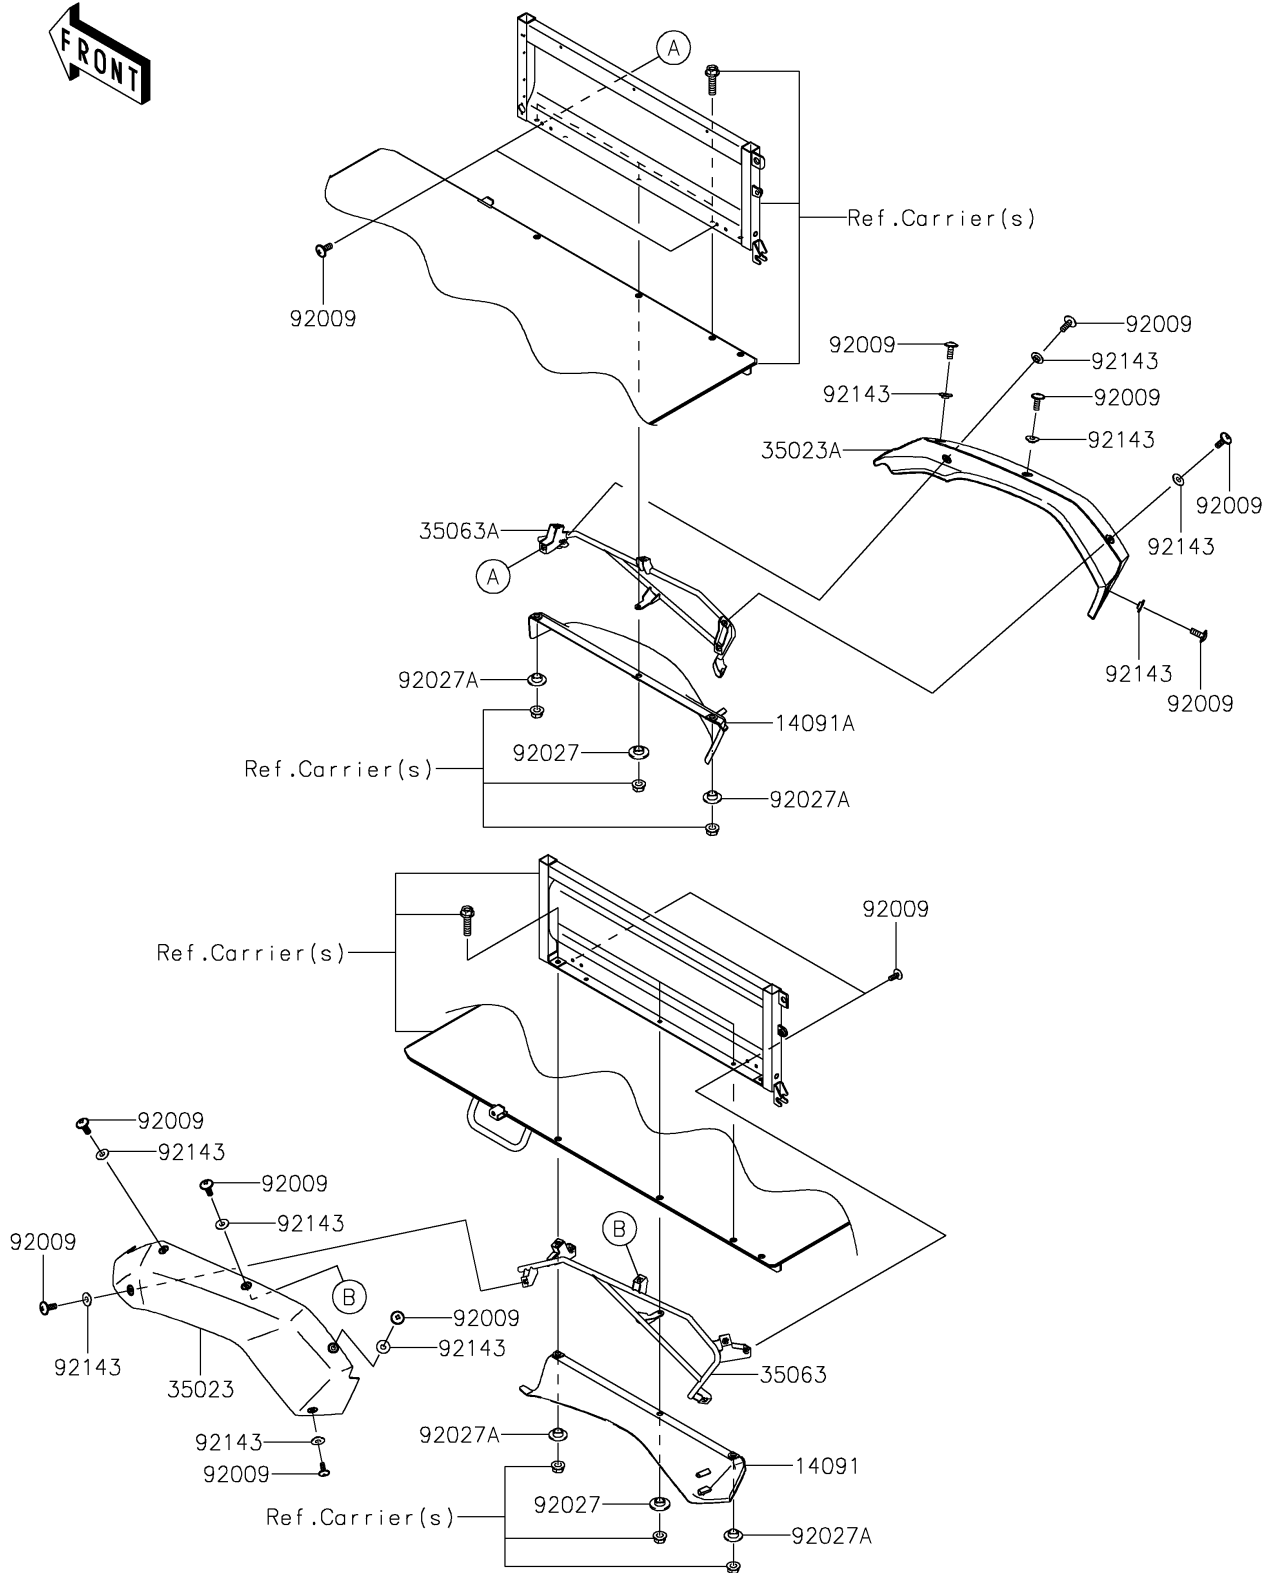

2020 MULE 4000 TRANS™ PARTS DIAGRAM

Rear Fender(s)

F2172

2020 MULE 4000 TRANS™ PARTS LIST

Rear Fender(s)

ITEM NAME	PART NUMBER	QUANTITY
COVER,FENDER,INSIDE,RR,LH (Ref # 14091)	14091-1634	1
COVER,FENDER,INSIDE,RR,RH (Ref # 14091A)	14091-1635	1
FENDER-REAR,LH,F.BLACK (Ref # 35023)	35023-0121-6Z	1
FENDER-REAR,RH,F.BLACK (Ref # 35023A)	35023-0122-6Z	1
STAY,RR,LH (Ref # 35063)	35063-0449	1
STAY,RR,RH (Ref # 35063A)	35063-0450	1
SCREW,6X16 (Ref # 92009)	92009-1621	1
COLLAR (Ref # 92027)	92027-1354	1
COLLAR (Ref # 92027A)	92027-1908	1
COLLAR (Ref # 92143)	92143-1087	1