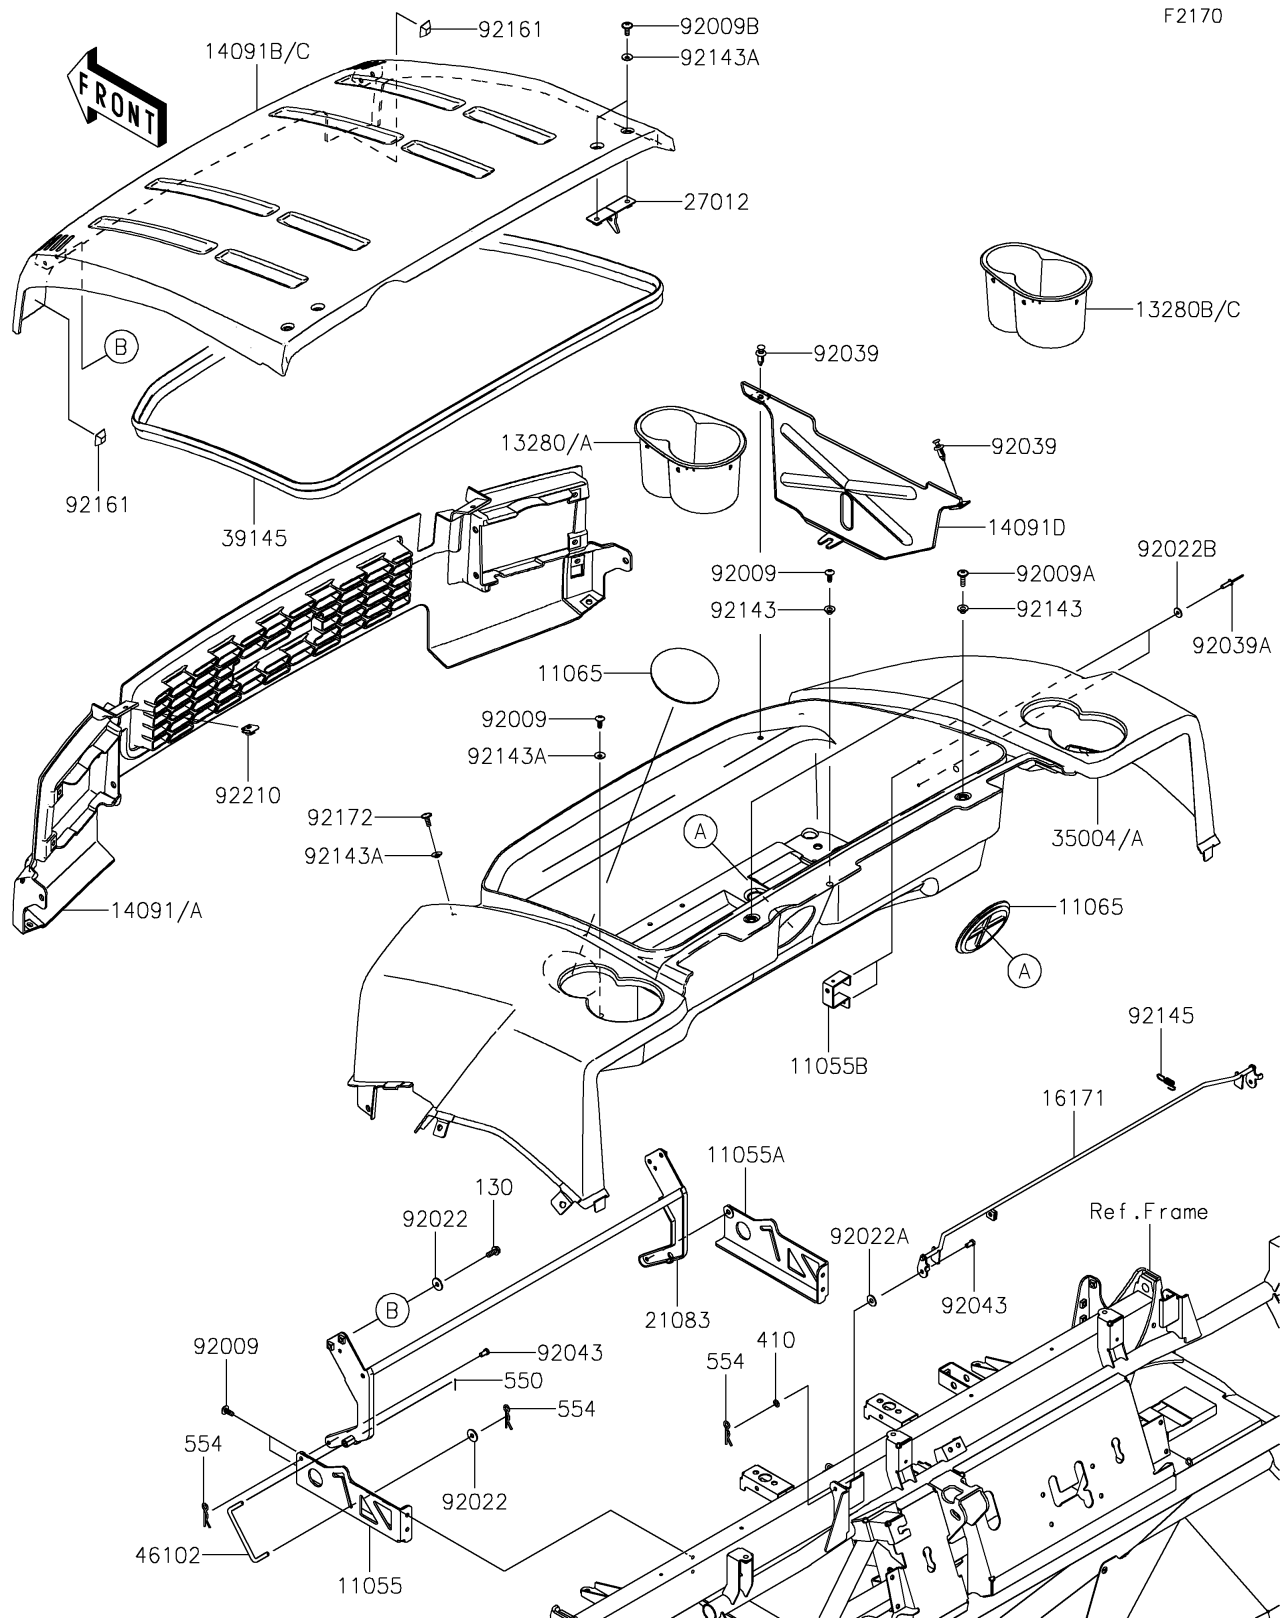

2020 MULE 4000 TRANS™ PARTS DIAGRAM

Fenders

2020 MULE 4000 TRANS™ PARTS LIST

Fenders

ITEM NAME	PART NUMBER	QUANTITY
BRACKET,HINGE,LH (Ref # 11055)	11055-0037	1
BRACKET,HINGE,RH (Ref # 11055A)	11055-0038	1
BRACKET,RESERVOIR TANK (Ref # 11055B)	11055-0124	1
CAP,F.BLACK (Ref # 11065)	11065-1053-6Z	1
BOLT-FLANGED,6X16 (Ref # 130)	130BA0616	1
HOLDER,CUP HOLDER,LH,B.WHITE (Ref # 13280A)	13280-0265-266	1
HOLDER,CUP HOLDER,RH,B.WHITE (Ref # 13280C)	13280-0266-266	1
COVER,FRONT GRILL,B.WHITE (Ref # 14091A)	14091-0818-266	1
COVER,FRONT FENDER,B.WHITE (Ref # 14091C)	14091-0829-266	1
COVER,RESERVOIR TANK (Ref # 14091D)	14091-1715	1
LINK (Ref # 16171)	16171-0015	1
ARM,HOOD (Ref # 21083)	21083-0051	1
HOOK,HOOD (Ref # 27012)	27012-0119	1
FENDER-FRONT,CNT,B.WHITE (Ref # 35004A)	35004-0096-266	1
TRIM-SEAL,L=2350 (Ref # 39145)	39145-0032	1
WASHER-PLAIN-SMALL (Ref # 410)	410AA0600	1
ROD (Ref # 46102)	46102-0103	1
PIN-COTTER,1.6X15 (Ref # 550)	550AA1615	1
PIN-SNAP,1.2X21.2 (Ref # 554)	554DA0600	1
SCREW,TAPPING,6X16 (Ref # 92009)	92009-1166	1
SCREW,6X22,BLACK (Ref # 92009A)	92009-1256	1
SCREW,6X16 (Ref # 92009B)	92009-1621	1
WASHER,6.5X20X1.6,BLACK (Ref # 92022)	92022-1346	1
WASHER,7X18X1.2 (Ref # 92022A)	92022-1545	1
WASHER,4.3X12.5X1 (Ref # 92022B)	92022-1949	1
RIVET (Ref # 92039)	92039-0776	1
RIVET (Ref # 92039A)	92039-1150	1
PIN,6X9 (Ref # 92043)	92043-1626	1
COLLAR (Ref # 92143)	92143-1057	1

2020 MULE 4000 TRANS™ PARTS LIST

Fenders

ITEM NAME	PART NUMBER	QUANTITY
COLLAR (Ref # 92143A)	92143-1087	1
SPRING (Ref # 92145)	92145-0215	1
DAMPER,FR HOOD (Ref # 92161)	92161-0790	1
SCREW,TAPPING,6X20 (Ref # 92172)	92172-0488	1
NUT,LEAF SPRING,6MM (Ref # 92210)	92210-0624	1