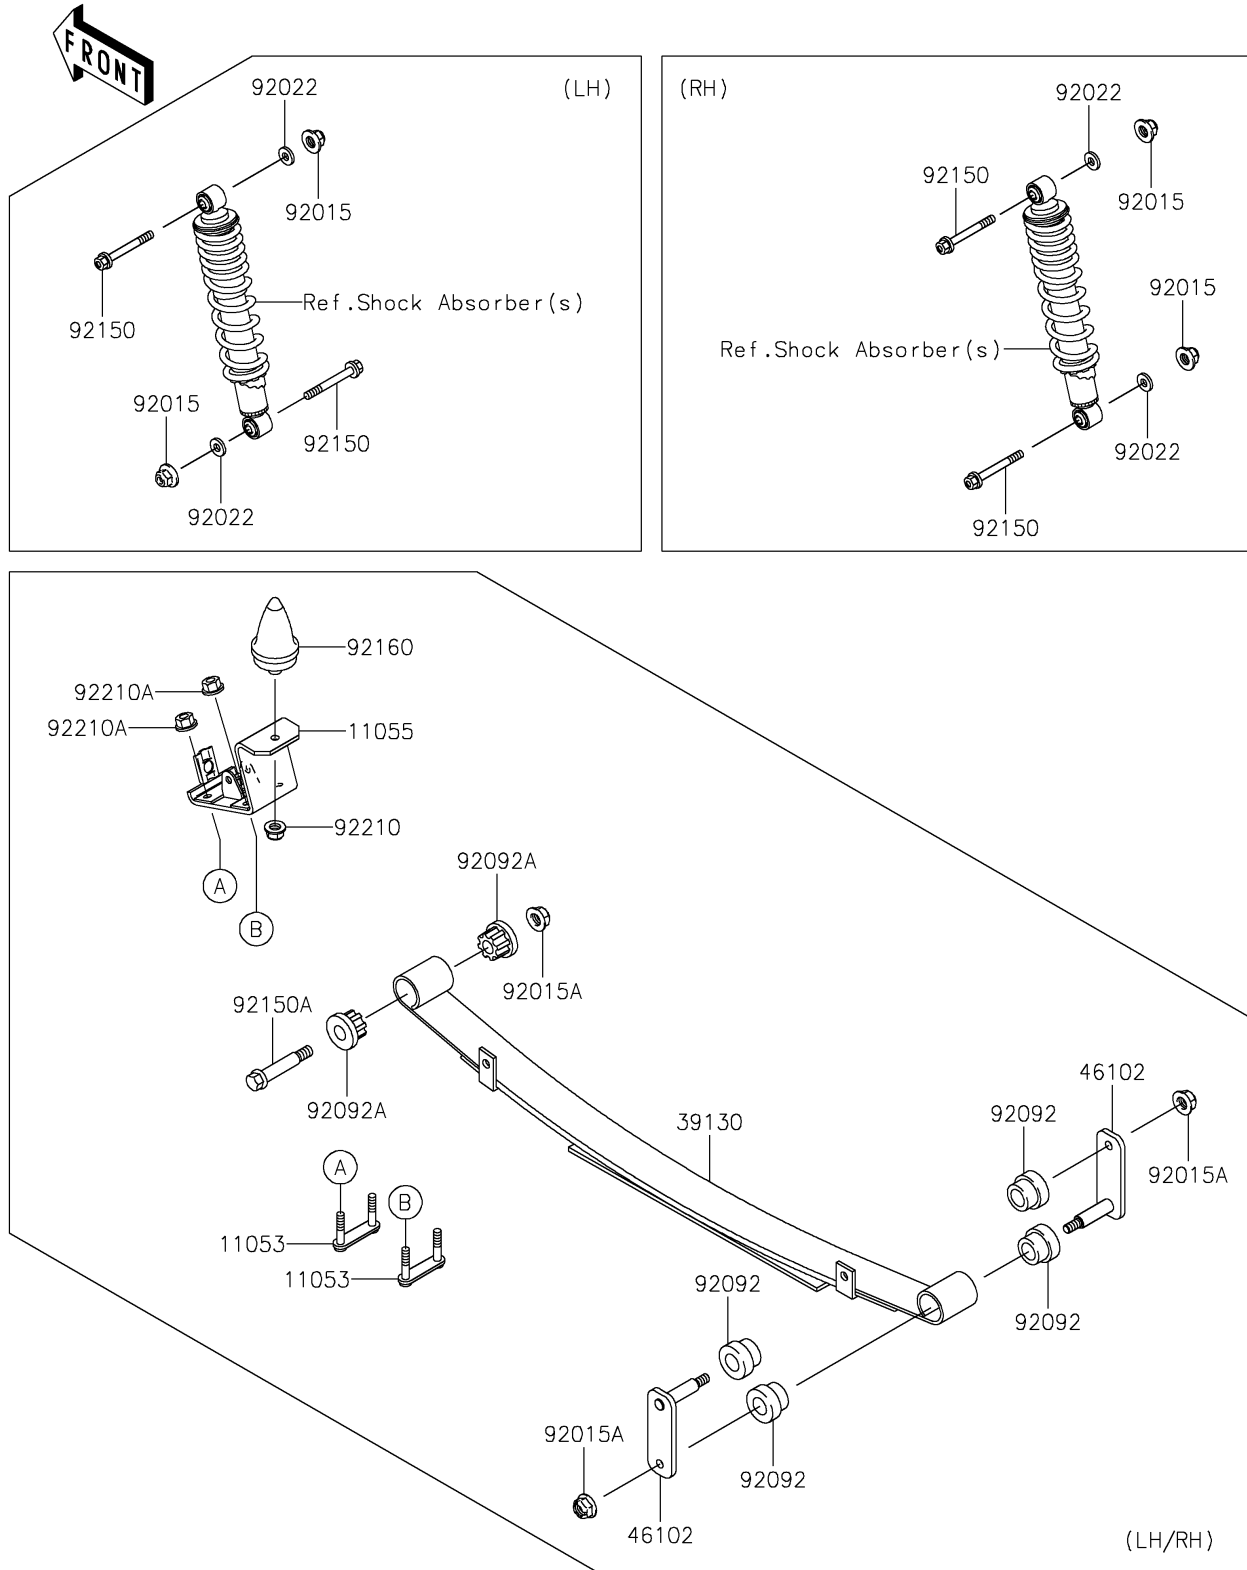

2020 MULE 4000 TRANS™ PARTS DIAGRAM

Rear Suspension

F2153

2020 MULE 4000 TRANS™ PARTS LIST

Rear Suspension

ITEM NAME	PART NUMBER	QUANTITY
BRACKET,LEAF SPRING (Ref # 11053)	11053-7564	1
BRACKET,LEAF SPRING (Ref # 11055)	11055-7504	1
SPRING-LEAF (Ref # 39130)	39130-1066	1
ROD,LEAF SPRING,RR (Ref # 46102)	46102-1338	1
NUT,LOCK,10MM (Ref # 92015)	92015-1597	1
NUT,12MM (Ref # 92015A)	92015-1706	1
WASHER,11.5X20.5X1.6 (Ref # 92022)	92022-1768	1
BUSHING-RUBBER (Ref # 92092)	92092-1083	1
BUSHING-RUBBER (Ref # 92092A)	92092-1084	1
BOLT,FLANGED,10X57 (Ref # 92150)	92150-1227	1
BOLT,12MM (Ref # 92150A)	92150-1284	1
DAMPER,BUMP STOPPER (Ref # 92160)	92160-1136	1
NUT,LOCK,FLANGED,10MM (Ref # 92210)	92210-0276	1
NUT,LOCK,10MM (Ref # 92210A)	92210-1204	1