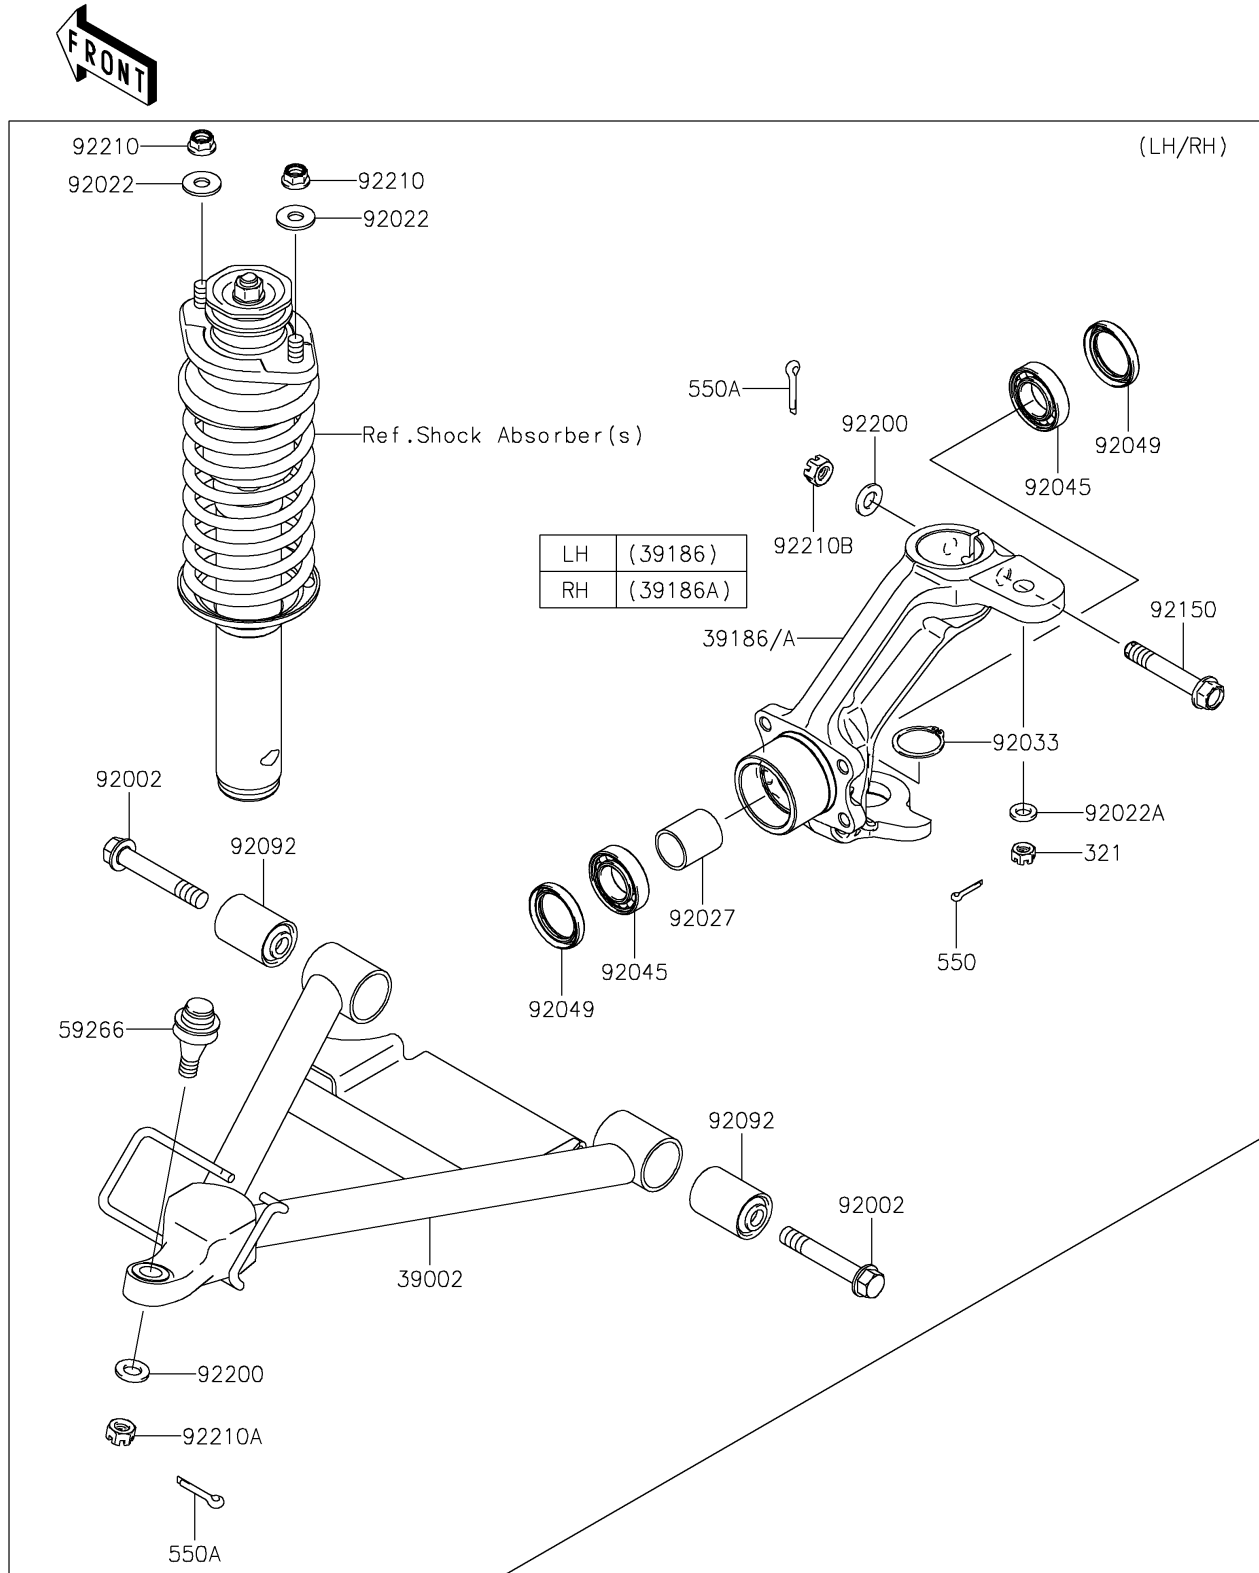

2020 MULE 4000 TRANS™ PARTS DIAGRAM

Front Suspension

F2152

2020 MULE 4000 TRANS™ PARTS LIST

Front Suspension

ITEM NAME	PART NUMBER	QUANTITY
NUT-CASTLE (Ref # 321)	321BA1000	1
ARM-COMP-SUSP (Ref # 39002)	39002-0001	1
KNUCKLE,FR,LH (Ref # 39186)	39186-0074	1
KNUCKLE,FR,RH (Ref # 39186A)	39186-0075	1
PIN-COTTER,2.0X22 (Ref # 550)	550AA2022	1
PIN-COTTER,3.0X25 (Ref # 550A)	550AA3025	1
JOINT-BALL (Ref # 59266)	59266-1080	1
BOLT,FLANGED,12X75 (Ref # 92002)	92002-1661	1
WASHER,10.5X26X2.3 (Ref # 92022)	92022-044	1
WASHER,10.5X18X2.5 (Ref # 92022A)	92022-1876	1
COLLAR,L=34.5 (Ref # 92027)	92027-1538	1
RING-SNAP,C-TYPE,32MM (Ref # 92033)	92033-1262	1
BEARING-BALL (Ref # 92045)	92045-3707	1
SEAL-OIL,SD35X47X7HS (Ref # 92049)	92049-1513	1
BUSHING-RUBBER (Ref # 92092)	92092-1065	1
BOLT,FLANGED,12X72 (Ref # 92150)	92150-1356	1
WASHER,12.3X23X2.3 (Ref # 92200)	92200-1004	1
NUT,LOCK,FLANGED,10MM (Ref # 92210)	92210-0276	1
NUT,CASTLE,12MM (Ref # 92210A)	92210-0395	1
NUT,12MM (Ref # 92210B)	92210-7501	1