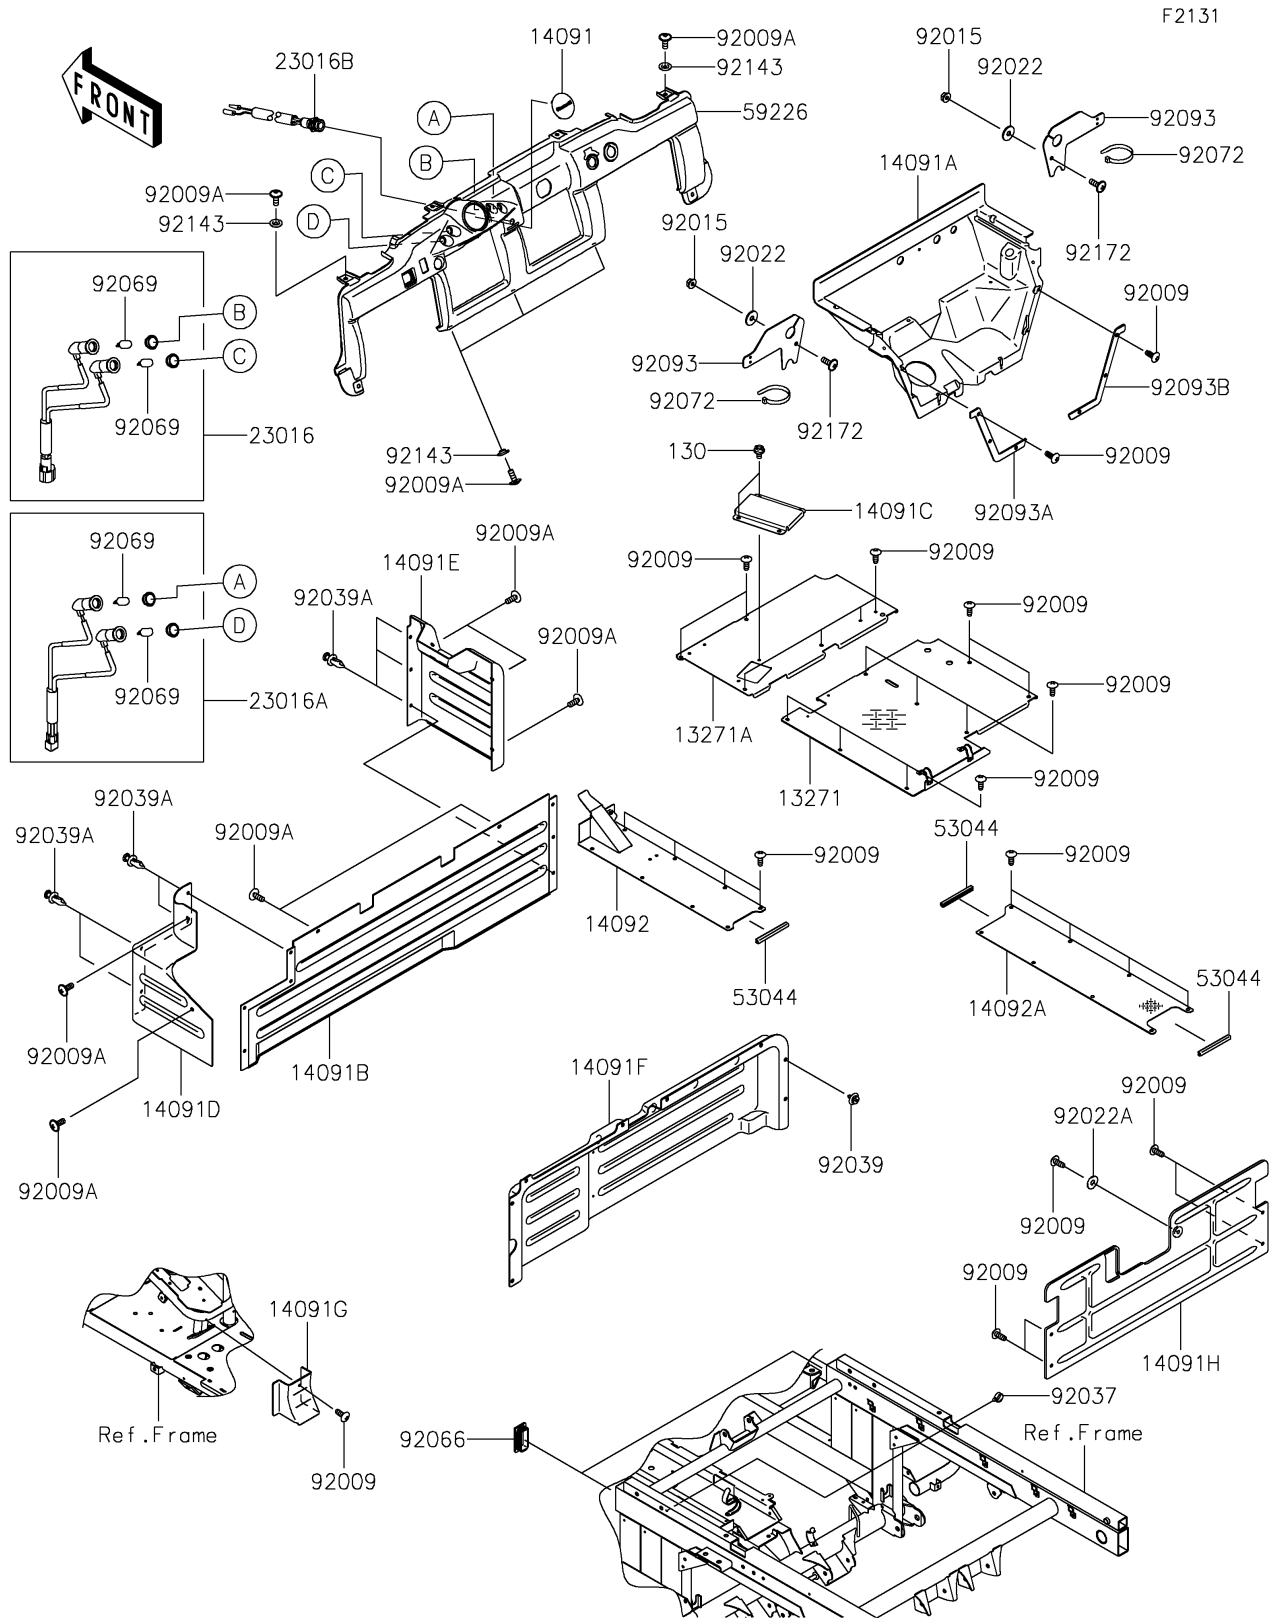

2020 MULE 4000 TRANS™ PARTS DIAGRAM

Frame Fittings

2020 MULE 4000 TRANS™ PARTS LIST

Frame Fittings

ITEM NAME	PART NUMBER	QUANTITY
BOLT-FLANGED,6X10 (Ref # 130)	130BA0610	1
PLATE,FLOOR,RH (Ref # 13271)	13271-7602	1
PLATE,FLOOR,RH (Ref # 13271A)	13271-7606	1
COVER,SPEEDOMETER,F.BLACK (Ref # 14091)	14091-0929-6Z	1
COVER,FLOOR (Ref # 14091A)	14091-1378	1
COVER,FRONT SEAT,CNT (Ref # 14091B)	14091-7531	1
COVER (Ref # 14091C)	14091-7536	1
COVER,FRONT SEAT,LH (Ref # 14091D)	14091-7541	1
COVER,FRONT SEAT,RH (Ref # 14091E)	14091-7542	1
COVER,FRONT SEAT,RR,LWR (Ref # 14091F)	14091-7549	1
COVER,PARKING CABLE (Ref # 14091G)	14091-7551	1
COVER,REAR SEAT,LWR (Ref # 14091H)	14091-7557	1
COVER,FLOOR,CNT,FR (Ref # 14092)	14092-0832	1
COVER,FLOOR,CNT,RR (Ref # 14092A)	14092-0993	1
LAMP-ASSY,PARKING&WATER TEMP (Ref # 23016)	23016-0035	1
LAMP-ASSY,DFI&OIL PRESSURE (Ref # 23016A)	23016-0036	1
LAMP-ASSY,LED (Ref # 23016B)	23016-0050	1
TRIM,L=111 (Ref # 53044)	53044-7502	1
PANEL-CONTROL,F.BLACK (Ref # 59226)	59226-0026-6Z	1
SCREW,TAPPING,6X16 (Ref # 92009)	92009-1166	1
SCREW,6X16 (Ref # 92009A)	92009-1621	1
NUT,FLANGED,6MM (Ref # 92015)	92015-1367	1
WASHER,6.5X20X1.6,BLACK (Ref # 92022)	92022-1346	1
WASHER,7X18X1.2 (Ref # 92022A)	92022-1545	1
CLAMP,HOSE (Ref # 92037)	92037-1827	1
RIVET (Ref # 92039)	92039-0768	1
RIVET (Ref # 92039A)	92039-0776	1
PLUG (Ref # 92066)	92066-7505	1
BULB,12V 1.7W,T10 (Ref # 92069)	92069-1059	1

2020 MULE 4000 TRANS™ PARTS LIST

Frame Fittings

ITEM NAME	PART NUMBER	QUANTITY
BAND,L=368.3 (Ref # 92072)	92072-3872	1
SEAL,LOWER COVER (Ref # 92093)	92093-0181	1
SEAL,FRONT FENDER,LH (Ref # 92093A)	92093-1293	1
SEAL,FRONT FENDER,RH (Ref # 92093B)	92093-1294	1
COLLAR (Ref # 92143)	92143-1087	1
SCREW,6X18 (Ref # 92172)	92172-0002	1