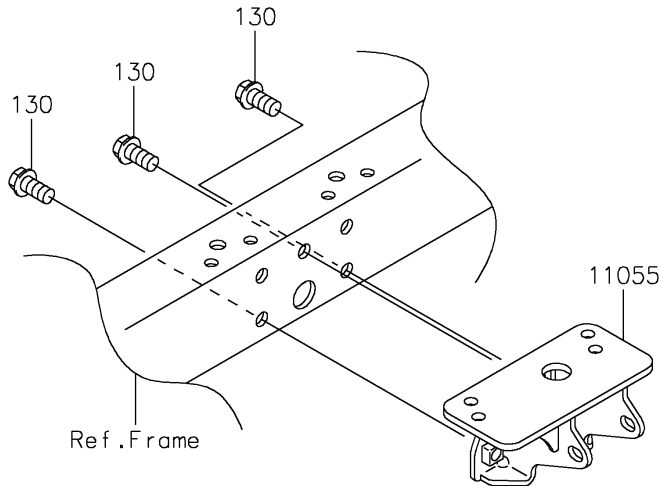

2020 MULE 4000 TRANS™ PARTS DIAGRAM

Engine Mount

F2122

2020 MULE 4000 TRANS™ PARTS LIST

Engine Mount

ITEM NAME	PART NUMBER	QUANTITY
BRACKET,FRONT GEAR CASE (Ref # 11055)	11055-1469	1
BOLT-FLANGED,10X20 (Ref # 130)	130BA1020	1
BOLT-FLANGED,8X20 (Ref # 130A)	130CA0820	1
BOLT,10X145 (Ref # 92002)	92002-1348	1
BOLT,FLANGED,10X80 (Ref # 92002A)	92002-1764	1
NUT,LOCK,10MM (Ref # 92015)	92015-1597	1