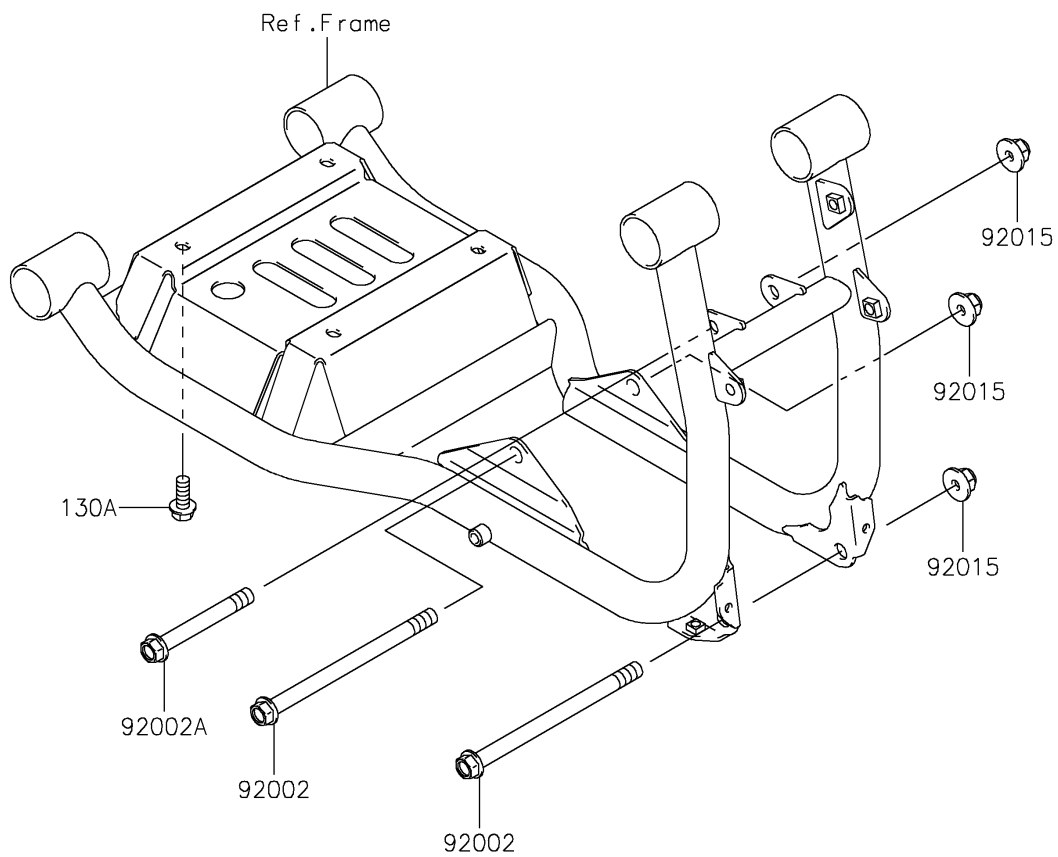

2020 MULE 4000 TRANS™ PARTS DIAGRAM

Engine Mount

F2122

2020 MULE 4000 TRANS™ PARTS LIST

Engine Mount

ITEM NAME	PART NUMBER	QUANTITY
BRACKET,FRONT GEAR CASE (Ref # 11055)	11055-1469	1
BOLT-FLANGED,10X20 (Ref # 130)	130BA1020	1
BOLT-FLANGED,8X20 (Ref # 130A)	130CA0820	1
BOLT,10X145 (Ref # 92002)	92002-1348	1
BOLT,FLANGED,10X80 (Ref # 92002A)	92002-1764	1
NUT,LOCK,10MM (Ref # 92015)	92015-1597	1