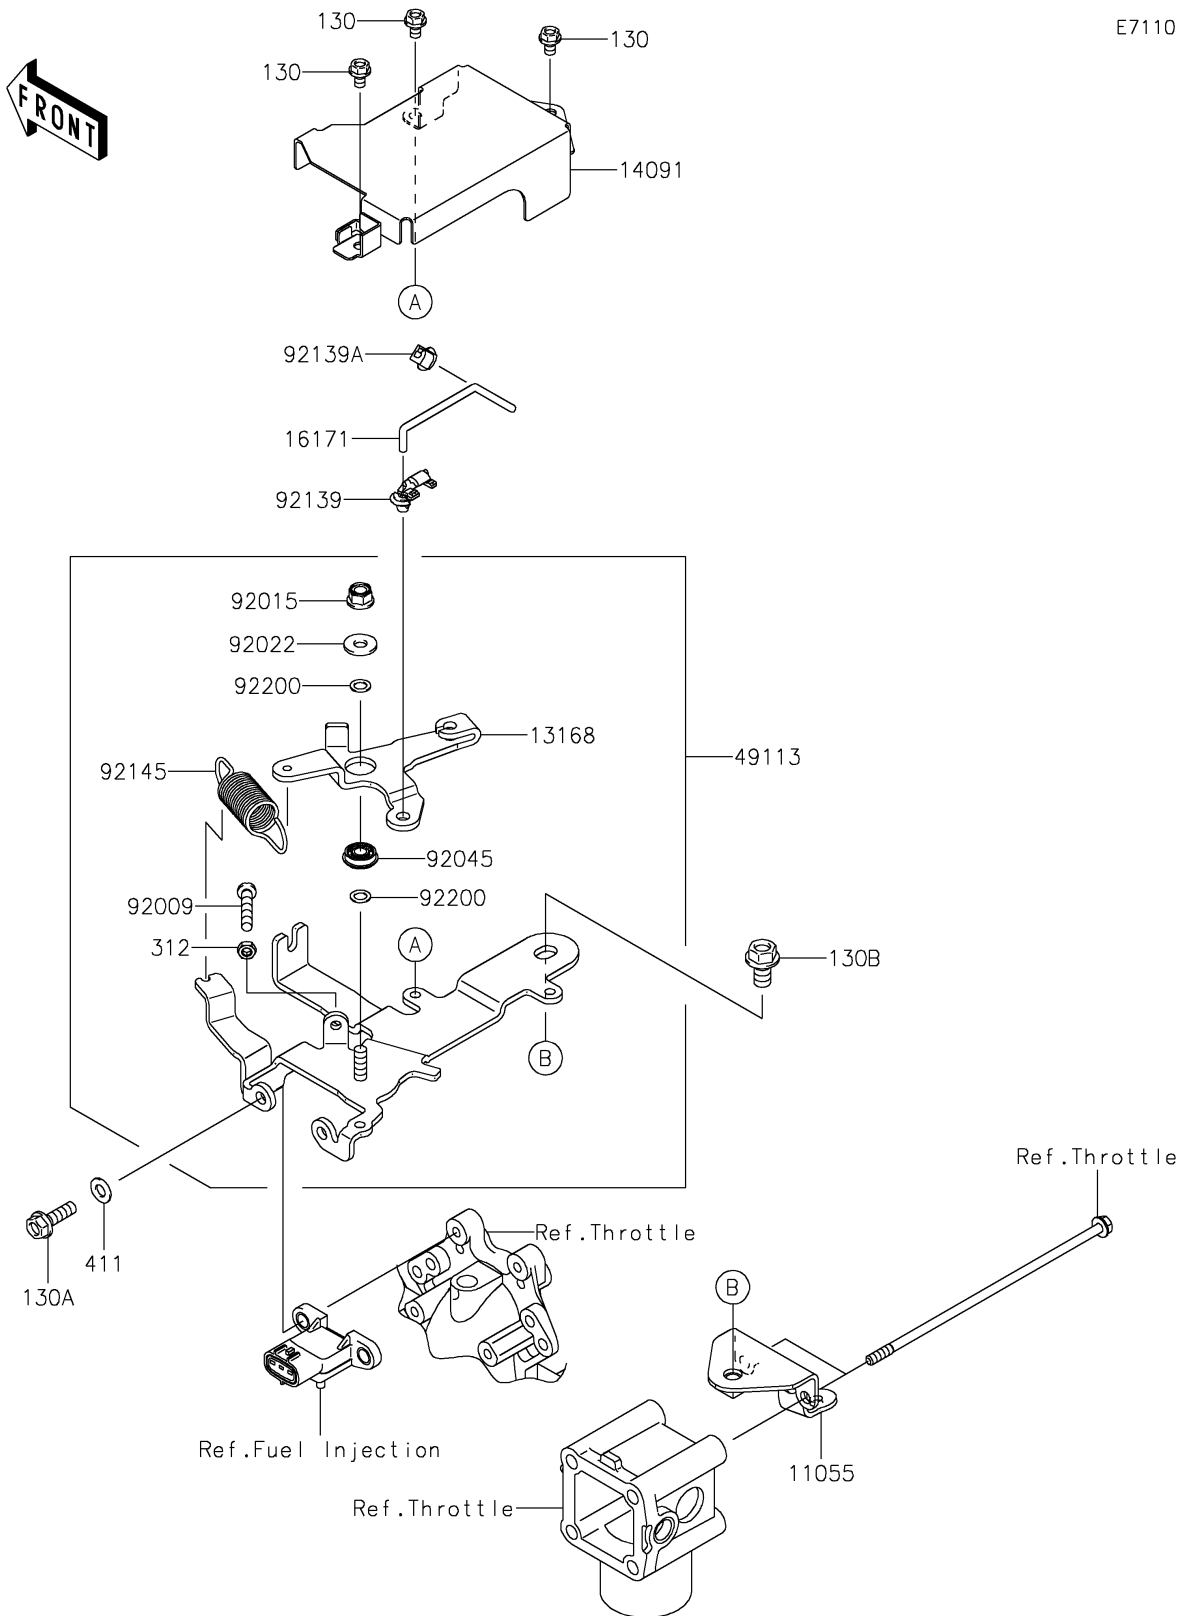

## 2020 MULE 4000 TRANS™ PARTS DIAGRAM

Control

E7110

## 2020 MULE 4000 TRANS™ PARTS LIST

Control

ITEM NAME	PART NUMBER	QUANTITY
BRACKET (Ref # 11055)	11055-2020	1
BOLT-FLANGED,5X8 (Ref # 130)	130BA0508	1
BOLT-FLANGED,6X20 (Ref # 130A)	130BA0620	1
BOLT-FLANGED,8X14 (Ref # 130B)	130BA0814	1
LEVER (Ref # 13168)	13168-2509	1
COVER,CONTROL PANEL (Ref # 14091)	14091-1757	1
LINK (Ref # 16171)	16171-2105	1
NUT-HEX,5MM (Ref # 312)	312AA0500	1
WASHER-PLAIN,6MM (Ref # 411)	411AB0600	1
PANEL-COMP-CONTROL (Ref # 49113)	49113-2211	1
SCREW,5X30 (Ref # 92009)	92009-2381	1
NUT,LOCK,FLANGED,6MM (Ref # 92015)	92015-1339	1
WASHER (Ref # 92022)	92022-2247	1
BEARING-BALL,696ZZ1NR MC3 (Ref # 92045)	92045-2223	1
BUSHING,CONT-PANEL (Ref # 92139)	92139-2060	1
BUSHING,THROTTLE-BODY (Ref # 92139A)	92139-2061	1
SPRING (Ref # 92145)	92145-2186	1
WASHER,6.2X10X0.5 (Ref # 92200)	92200-2083	1