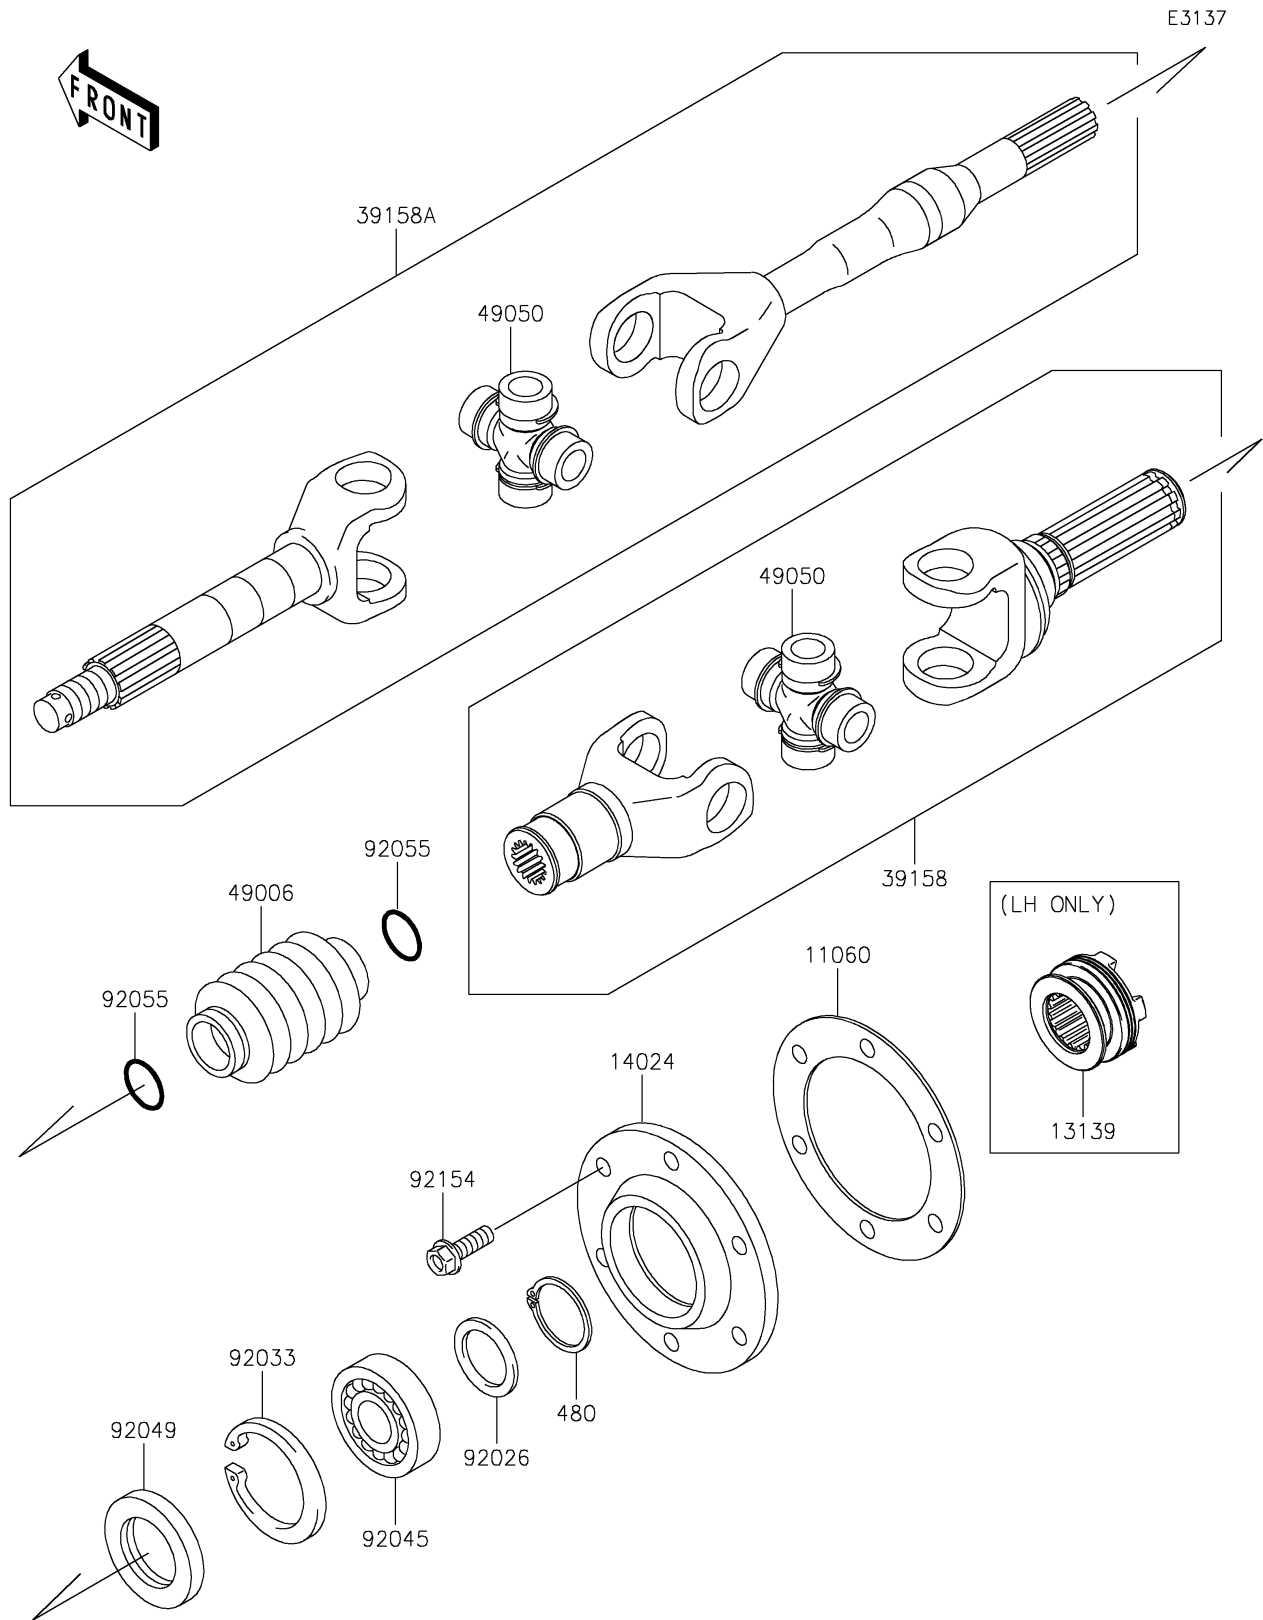

2020 MULE 4000 TRANS™ PARTS DIAGRAM

Drive Shaft-Rear

2020 MULE 4000 TRANS™ PARTS LIST

Drive Shaft-Rear

| ITEM NAME | PART NUMBER | QUANTITY |
|---------------------------------------|-------------|----------|
| GASKET,DRIVESHAFT COVER (Ref # 11060) | 11060-1251 | 1 |
| SHIFTER (Ref # 13139) | 13139-0009 | 1 |
| COVER,DRIVESHAFT (Ref # 14024) | 14024-1560 | 1 |
| SHAFT-ASSY-DRIVE,INSIDE (Ref # 39158) | 39158-1119 | 1 |
| SHAFT-ASSY-DRIVE (Ref # 39158A) | 39158-1120 | 1 |
| CIRCLIP-TYPE-C,28MM (Ref # 480) | 480J2800 | 1 |
| BOOT,DRIVE SHAFT (Ref # 49006) | 49006-1257 | 1 |
| SPIDER (Ref # 49050) | 49050-0034 | 1 |
| SPACER,28.1X38X2.6 (Ref # 92026) | 92026-1489 | 1 |
| RING-SNAP,55MM (Ref # 92033) | 92033-1274 | 1 |
| BEARING-BALL,6006 (Ref # 92045) | 92045-1208 | 1 |
| SEAL-OIL,TC35X55X8 (Ref # 92049) | 92049-1298 | 1 |
| RING-O,19.5X3.0 (Ref # 92055) | 92055-1451 | 1 |
| BOLT-FLANGED,8X25 (Ref # 92154) | 92154-4079 | 1 |