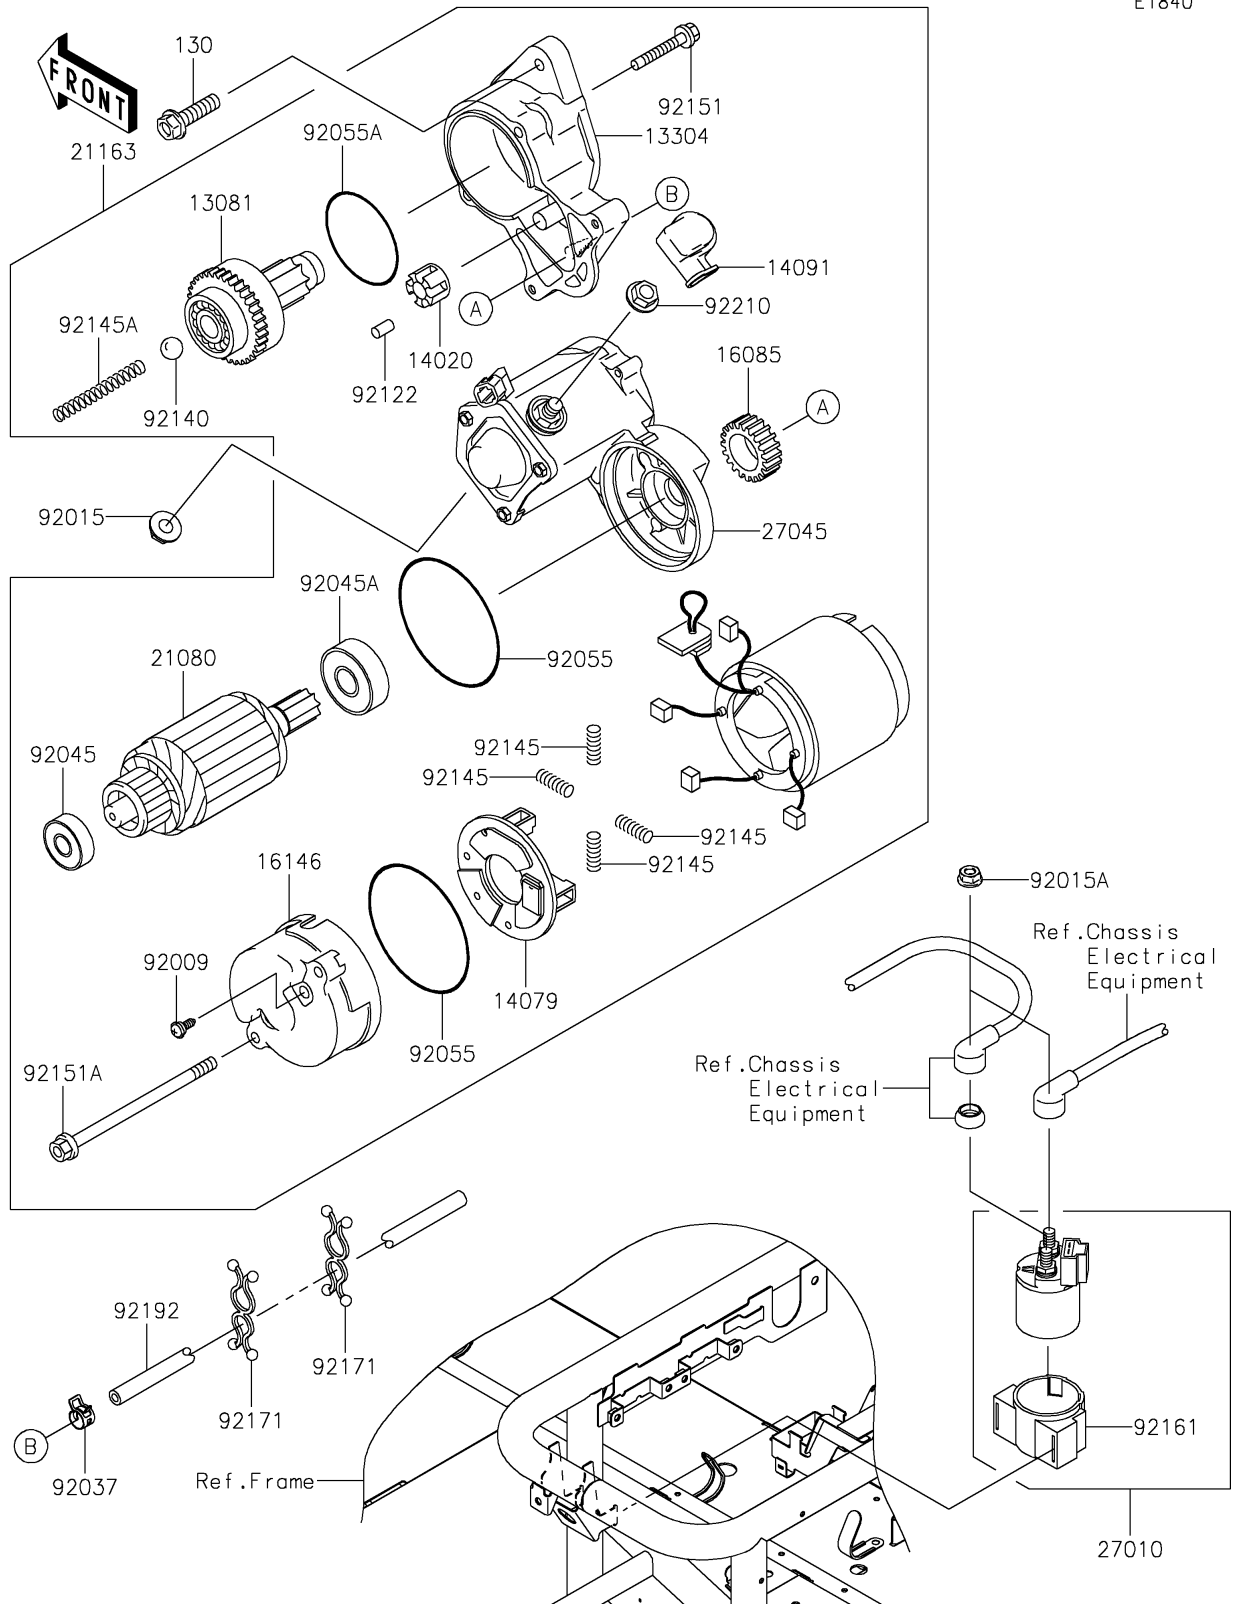

## 2020 MULE 4000 TRANS™ PARTS DIAGRAM

Starter Motor

E1840

## 2020 MULE 4000 TRANS™ PARTS LIST

Starter Motor

ITEM NAME	PART NUMBER	QUANTITY
BOLT-FLANGED,8X30 (Ref # 130)	130CA0830	1
CLUTCH-ASSY (Ref # 13081)	13081-2231	1
HOUSING-ASSY (Ref # 13304)	13304-2253	1
RETAINER (Ref # 14020)	14020-2112	1
HOLDER-ASSY (Ref # 14079)	14079-2064	1
COVER (Ref # 14091)	14091-2080	1
GEAR (Ref # 16085)	16085-2055	1
COVER-ASSY (Ref # 16146)	16146-2243	1
ARMATURE (Ref # 21080)	21080-2070	1
STARTER-ELECTRIC (Ref # 21163)	21163-2134	1
SWITCH,MAGNETIC (Ref # 27010)	27010-0766	1
SWITCH-ASSY (Ref # 27045)	27045-2020	1
SCREW (Ref # 92009)	92009-2455	1
NUT,8MM (Ref # 92015)	92015-1143	1
NUT,FLANGED,6MM (Ref # 92015A)	92015-1367	1
CLAMP (Ref # 92037)	92037-2113	1
BEARING-BALL,60102RKMDSH2C3 (Ref # 92045)	92045-2257	1
BEARING-BALL (Ref # 92045A)	92045-2258	1
RING-O (Ref # 92055)	92055-2199	1
RING-O (Ref # 92055A)	92055-2200	1
ROLLER (Ref # 92122)	92122-2057	1
BALL (Ref # 92140)	92140-2061	1
SPRING (Ref # 92145)	92145-2096	1
SPRING (Ref # 92145A)	92145-2097	1
BOLT (Ref # 92151)	92151-2167	1
BOLT (Ref # 92151A)	92151-2168	1
DAMPER,MAGNETIC SWITCH (Ref # 92161)	92161-1722	1
CLAMP (Ref # 92171)	92171-0476	1
TUBE,4.7X9.5X1000 (Ref # 92192)	92192-0937	1

## 2020 MULE 4000 TRANS™ PARTS LIST

Starter Motor

ITEM NAME	PART NUMBER	QUANTITY
NUT (Ref # 92210)	92210-2084	1