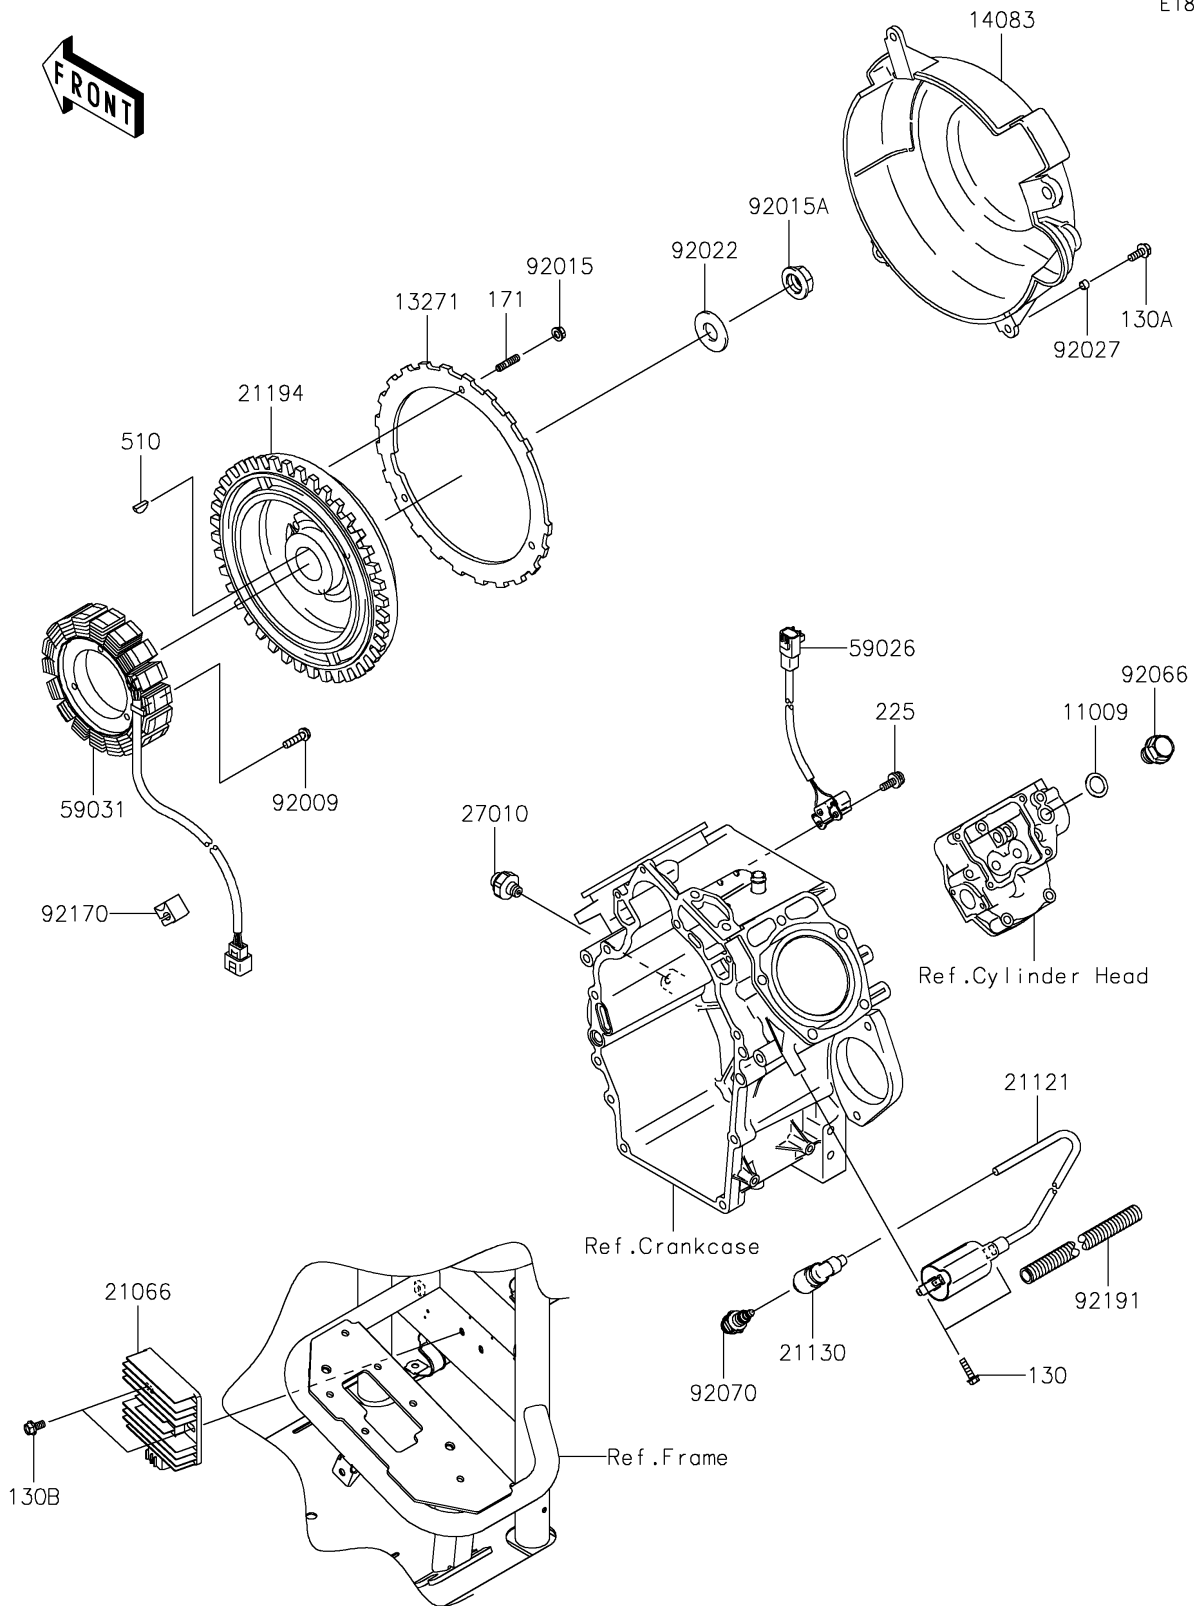

2020 MULE 4000 TRANS™ PARTS DIAGRAM

Generator/Ignition Coil

E1811

2020 MULE 4000 TRANS™ PARTS LIST

Generator/Ignition Coil

ITEM NAME	PART NUMBER	QUANTITY
GASKET,16X24X1 (Ref # 11009)	11009-2566	1
BOLT-FLANGED,5X18 (Ref # 130)	130BA0518	1
BOLT-FLANGED,6X16 (Ref # 130A)	130BA0616	1
BOLT-FLANGED,6X14 (Ref # 130B)	130BB0614	1
PLATE (Ref # 13271)	13271-2269	1
COVER-FLYWHEEL (Ref # 14083)	14083-2052	1
BOLT-STUD,6X18 (Ref # 171)	171BA0618	1
REGULATOR-VOLTAGE (Ref # 21066)	21066-0717	1
COIL-IGNITION (Ref # 21121)	21121-2092	1
CAP-SPARK PLUG (Ref # 21130)	21130-2060	1
FLYWHEEL-COMP (Ref # 21194)	21194-2352	1
SCREW-PAN-WSP-CROS,4X14 (Ref # 225)	225AA0414	1
SWITCH,OIL PRESSURE (Ref # 27010)	27010-1313	1
KEY-WOODRUFF (Ref # 510)	510A5100	1
COIL-PULSING (Ref # 59026)	59026-0559	1
COIL-CHARGING (Ref # 59031)	59031-2136	1
SCREW,6X25 (Ref # 92009)	92009-2273	1
NUT,FLANGED,6MM (Ref # 92015)	92015-1367	1
NUT (Ref # 92015A)	92015-2167	1
WASHER (Ref # 92022)	92022-2229	1
COLLAR,6.2X7.8X5 (Ref # 92027)	92027-2096	1
PLUG,DRAIN (Ref # 92066)	92066-2099	1
PLUG-SPARK,BPR2ES(NGK),SOLID (Ref # 92070)	92070-2110	1
CLAMP (Ref # 92170)	92170-2056	1
TUBE (Ref # 92191)	92191-2124	1