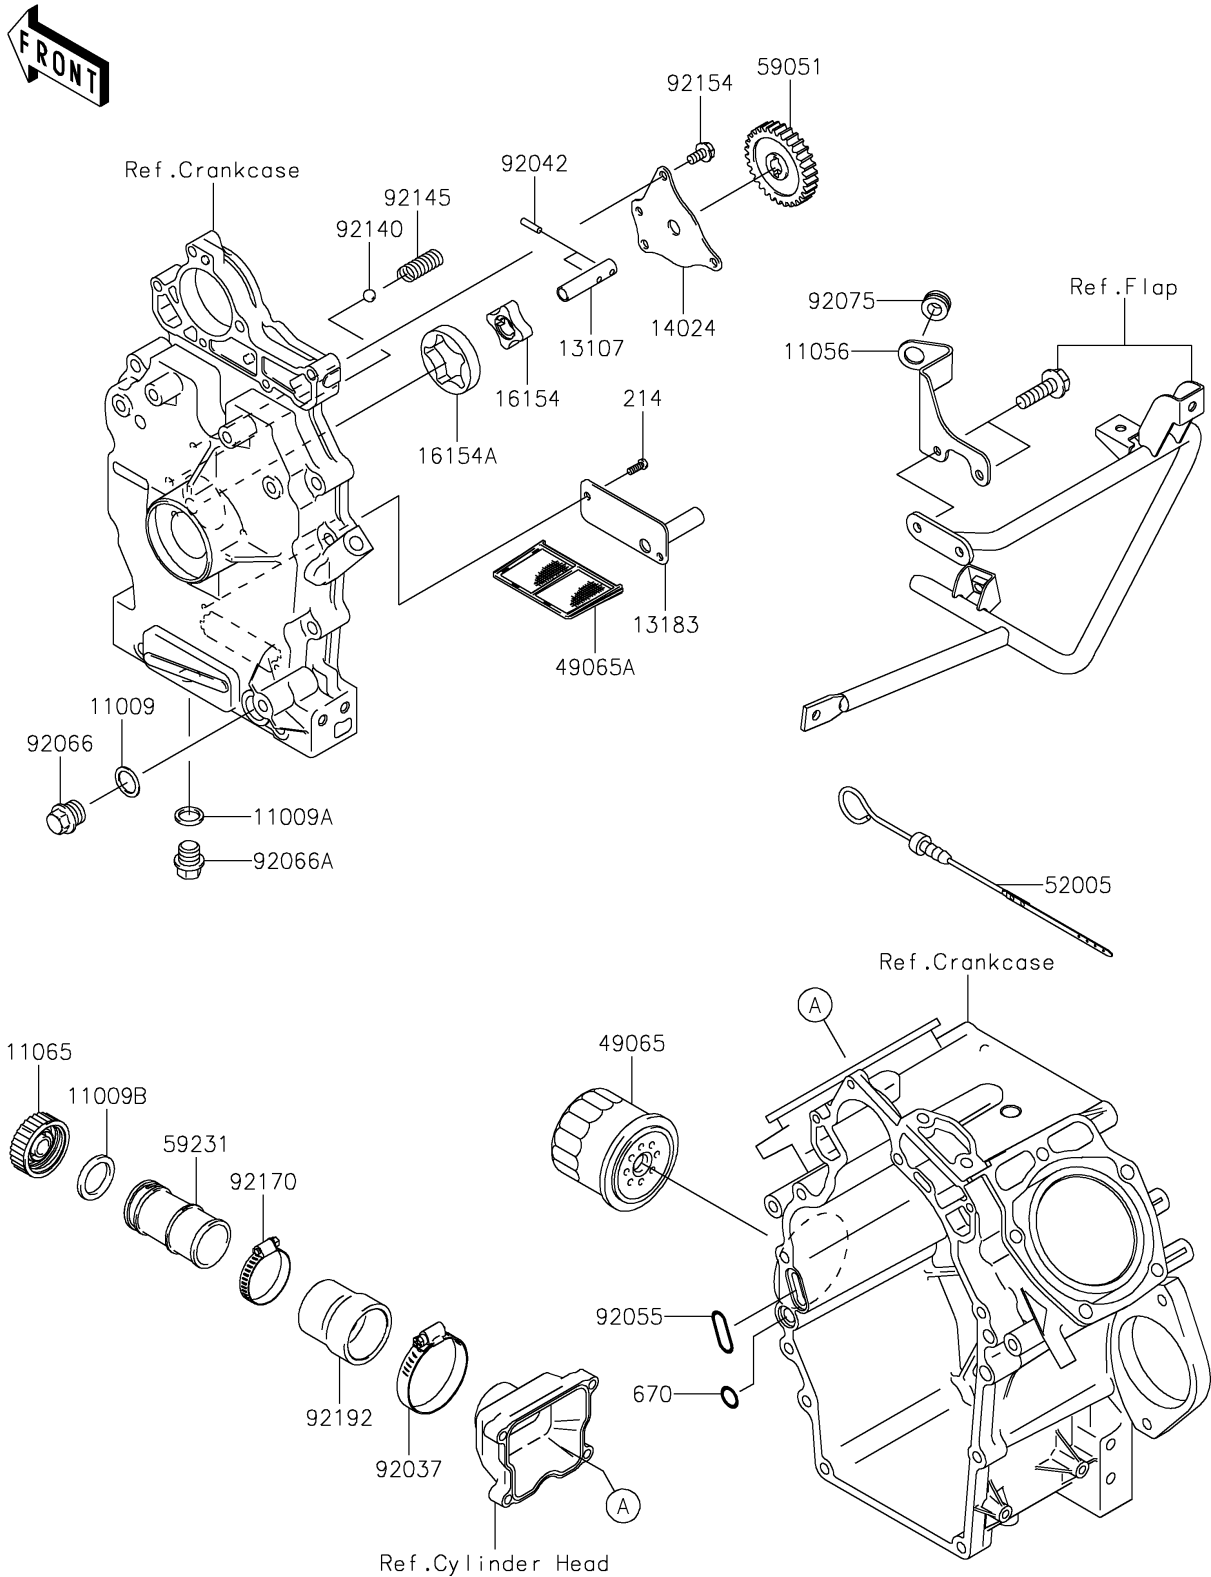

2020 MULE 4000 TRANS™ PARTS DIAGRAM

Oil Pump/Oil Filter

E1710

2020 MULE 4000 TRANS™ PARTS LIST

Oil Pump/Oil Filter

ITEM NAME	PART NUMBER	QUANTITY
GASKET,16.2X22X1 (Ref # 11009)	11009-1467	1
GASKET (Ref # 11009A)	11009-2175	1
GASKET,OIL GAUGE (Ref # 11009B)	11009-2346	1
BRACKET,OIL PIPE (Ref # 11056)	11056-4081	1
CAP (Ref # 11065)	11065-1167	1
SHAFT,OIL PUMP (Ref # 13107)	13107-2296	1
PLATE (Ref # 13183)	13183-2419	1
COVER,OIL PUMP (Ref # 14024)	14024-2113	1
ROTOR-PUMP,IN (Ref # 16154)	16154-2053	1
ROTOR-PUMP,OUT (Ref # 16154A)	16154-2054	1
SCREW-PAN+-,5X12 (Ref # 214)	214AA0512	1
FILTER-OIL (Ref # 49065)	49065-2071	1
FILTER-OIL (Ref # 49065A)	49065-2072	1
GAUGE (Ref # 52005)	52005-0747	1
GEAR-SPUR (Ref # 59051)	59051-2114	1
FILLER (Ref # 59231)	59231-7501	1
O RING,11MM (Ref # 670)	670B2011	1
CLAMP (Ref # 92037)	92037-506	1
PIN,DOWEL,4X15.8 (Ref # 92042)	92042-014	1
RING-O (Ref # 92055)	92055-2086	1
PLUG,16X11.5 (Ref # 92066)	92066-2251	1
PLUG,14X12 (Ref # 92066A)	92066-2253	1
DAMPER (Ref # 92075)	92075-1409	1
BALL,STEEL,13/32 (Ref # 92140)	92140-7003	1
SPRING (Ref # 92145)	92145-2132	1
BOLT,6X12 (Ref # 92154)	92154-2938	1
CLAMP (Ref # 92170)	92170-1036	1
TUBE (Ref # 92192)	92192-7502	1