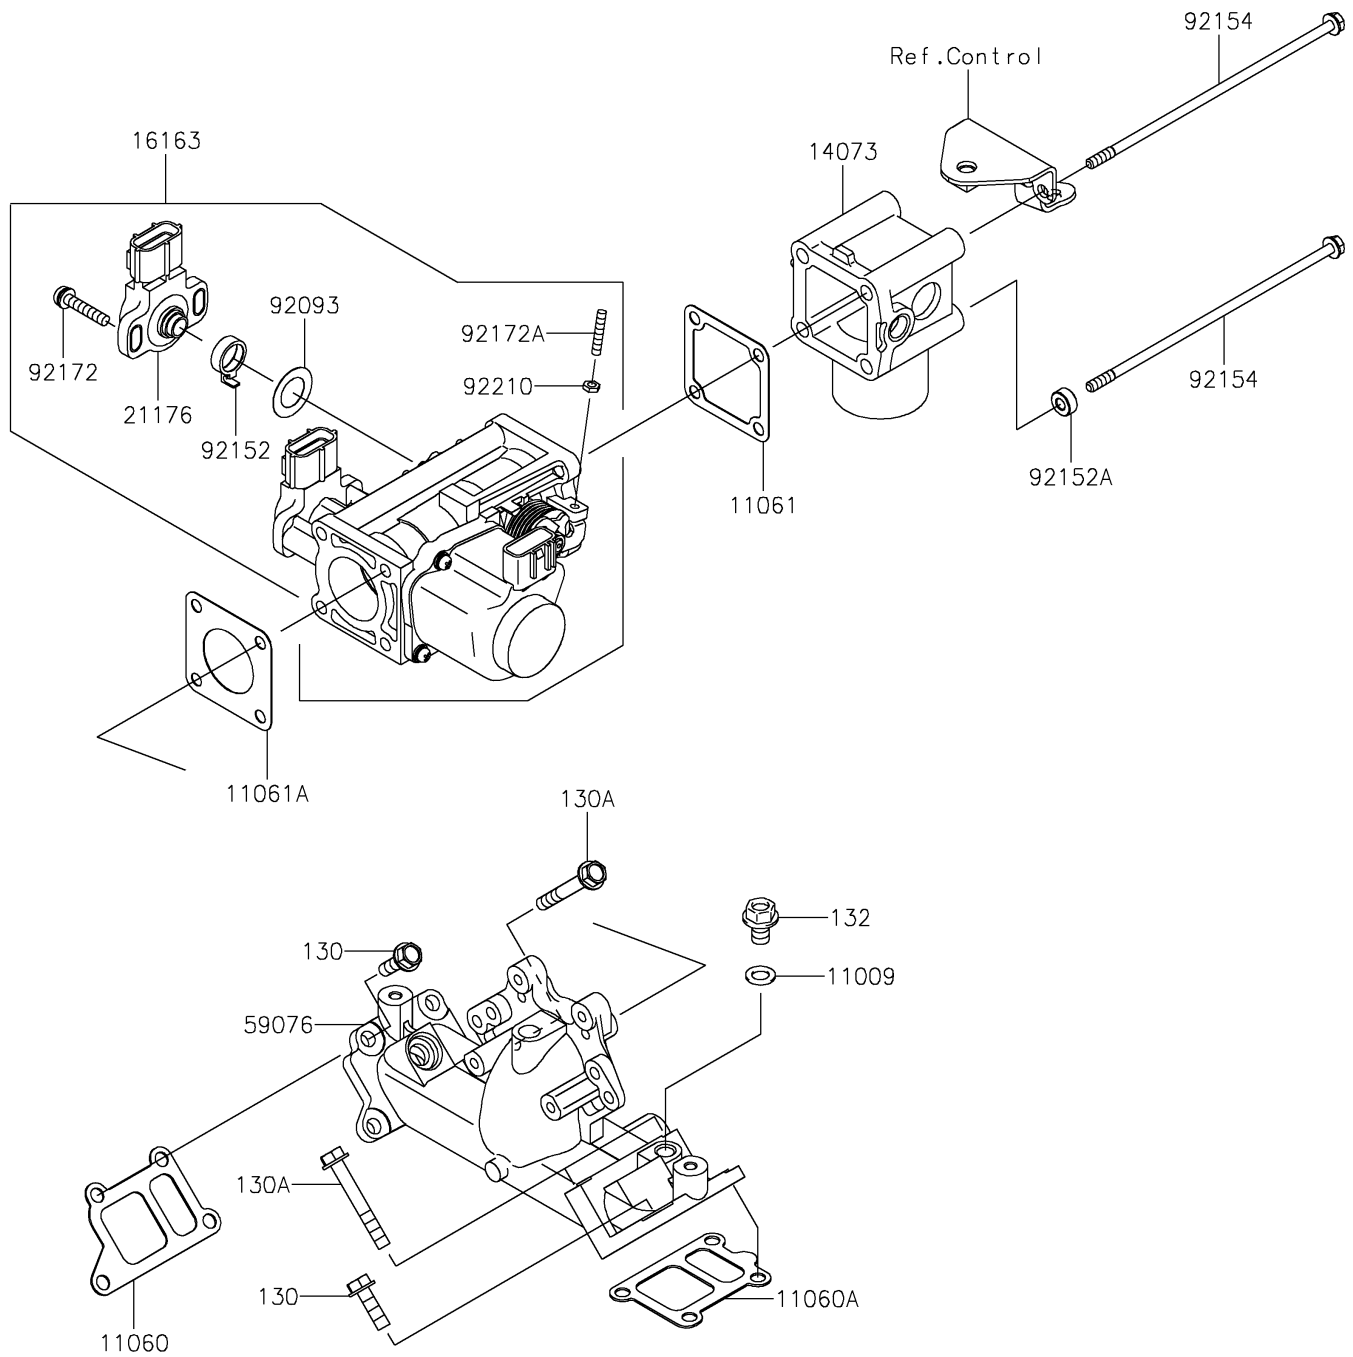

2020 MULE 4000 TRANS™ PARTS DIAGRAM

Throttle(WKF-WLS)

E1510A

2020 MULE 4000 TRANS™ PARTS LIST

Throttle(WKF-WLS)

ITEM NAME	PART NUMBER	QUANTITY
GASKET,8.2X14X1.0 (Ref # 11009)	11009-1344	1
GASKET,INTAKE MANIFOLD (Ref # 11060)	11060-2087	1
GASKET,INTAKE MANIFOLD (Ref # 11060A)	11060-2088	1
GASKET (Ref # 11061)	11061-0861	1
GASKET (Ref # 11061A)	11061-2179	1
BOLT-FLANGED,6X20 (Ref # 130)	130BA0620	1
BOLT-FLANGED,6X45 (Ref # 130A)	130CA0645	1
BOLT-FLANGED-SMALL,8X12 (Ref # 132)	132BB0812	1
DUCT (Ref # 14073)	14073-0780	1
THROTTLE-ASSY (Ref # 16163)	16163-0949	1
SENSOR (Ref # 21176)	21176-2112	1
MANIFOLD-INTAKE (Ref # 59076)	59076-0718	1
SEAL (Ref # 92093)	92093-2133	1
COLLAR (Ref # 92152)	92152-2093	1
COLLAR,LWR SIDE (Ref # 92152A)	92152-2333	1
BOLT,FLANGED,6X195 (Ref # 92154)	92154-2653	1
SCREW (Ref # 92172)	92172-0254	1
SCREW (Ref # 92172A)	92172-2106	1
NUT (Ref # 92210)	92210-2120	1