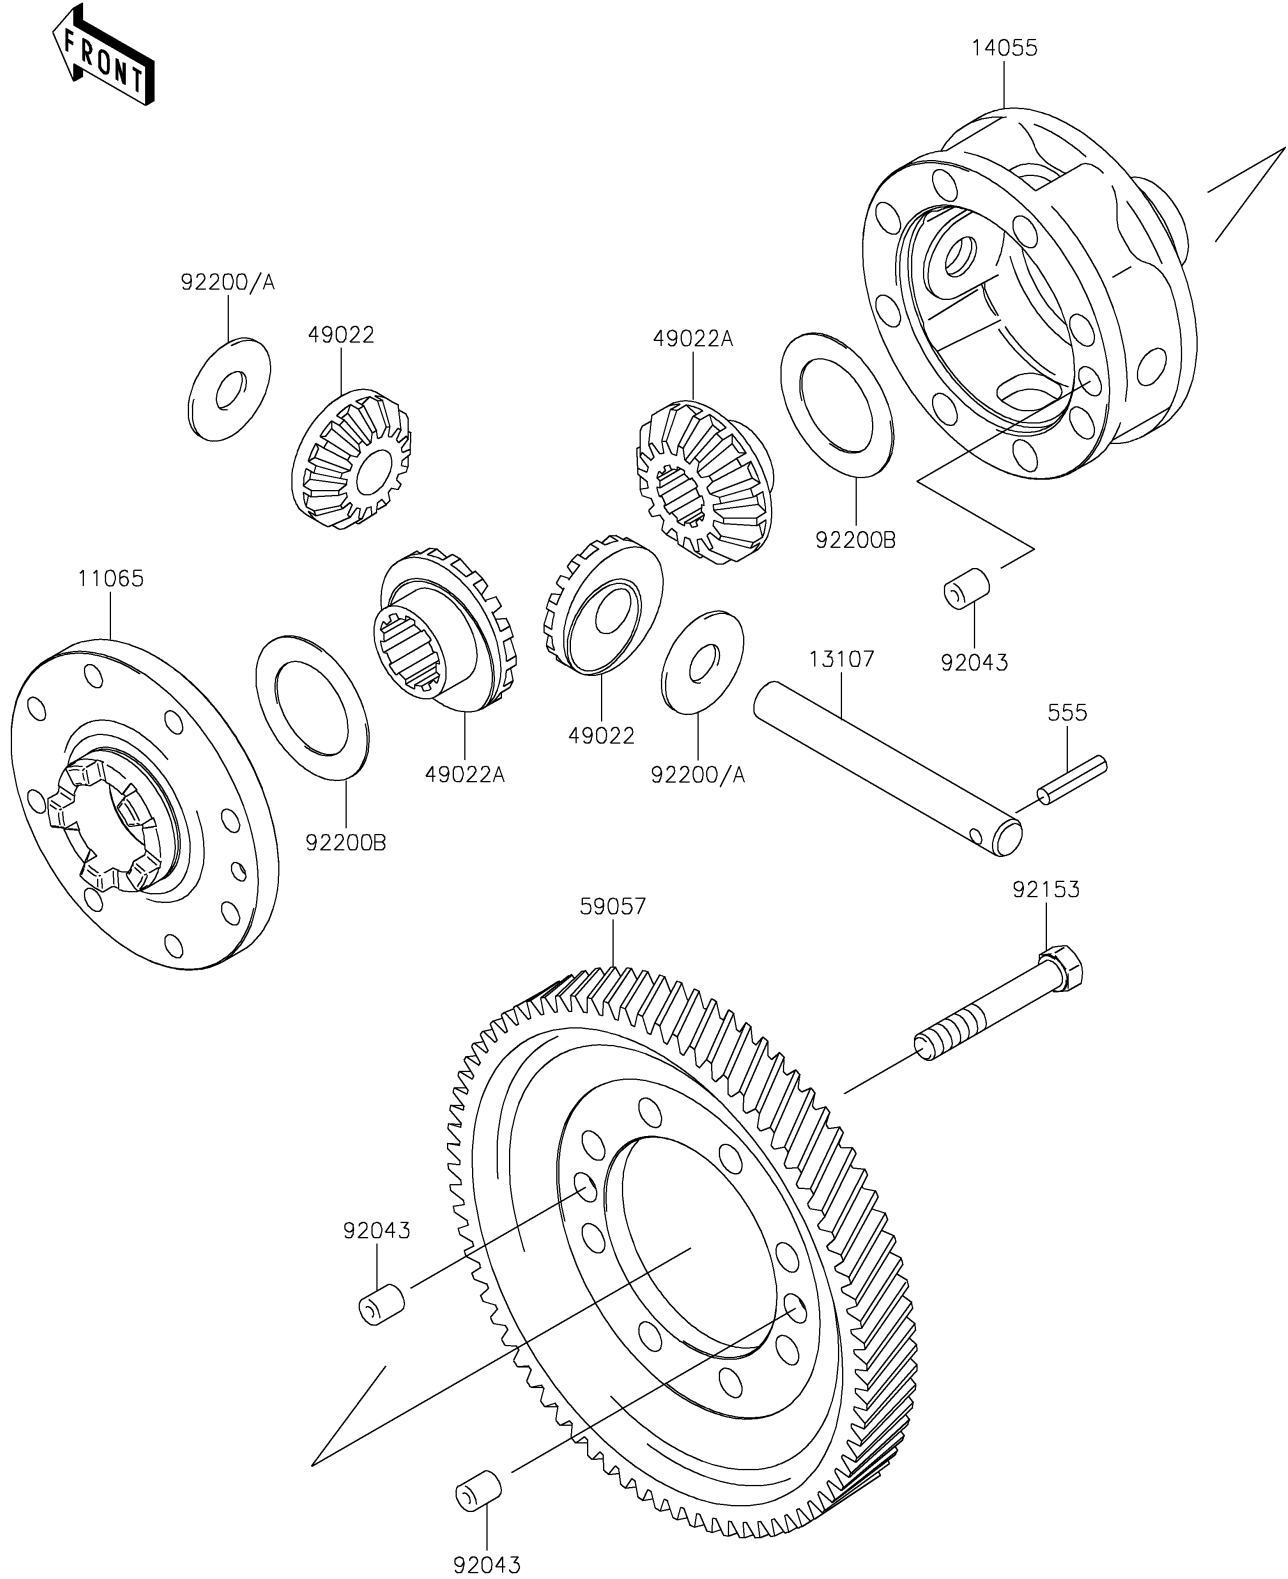

2020 MULE 4000 TRANS™ PARTS DIAGRAM

Differential

E1451

2020 MULE 4000 TRANS™ PARTS LIST

Differential

ITEM NAME	PART NUMBER	QUANTITY
CAP,GEAR CASE (Ref # 11065)	11065-0033	1
SHAFT (Ref # 13107)	13107-0009	1
CASE-GEAR,DIFFERENTIAL (Ref # 14055)	14055-0003	1
GEAR-BEVEL,10T (Ref # 49022)	49022-1105	1
GEAR-BEVEL,16T (Ref # 49022A)	49022-1117	1
PIN-SPRING (Ref # 555)	555A0525	1
GEAR-HELICAL,DIFFERENTIAL (Ref # 59057)	59057-0002	1
PIN,10X12 (Ref # 92043)	92043-0029	1
BOLT,10X63 (Ref # 92153)	92153-0331	1
WASHER,14.5X38X1.2 (Ref # 92200)	92200-0021	1
WASHER,14.5X38X1.0 (Ref # 92200A)	92200-1044	1
WASHER,35.5X54X1.0 (Ref # 92200B)	92200-1045	1