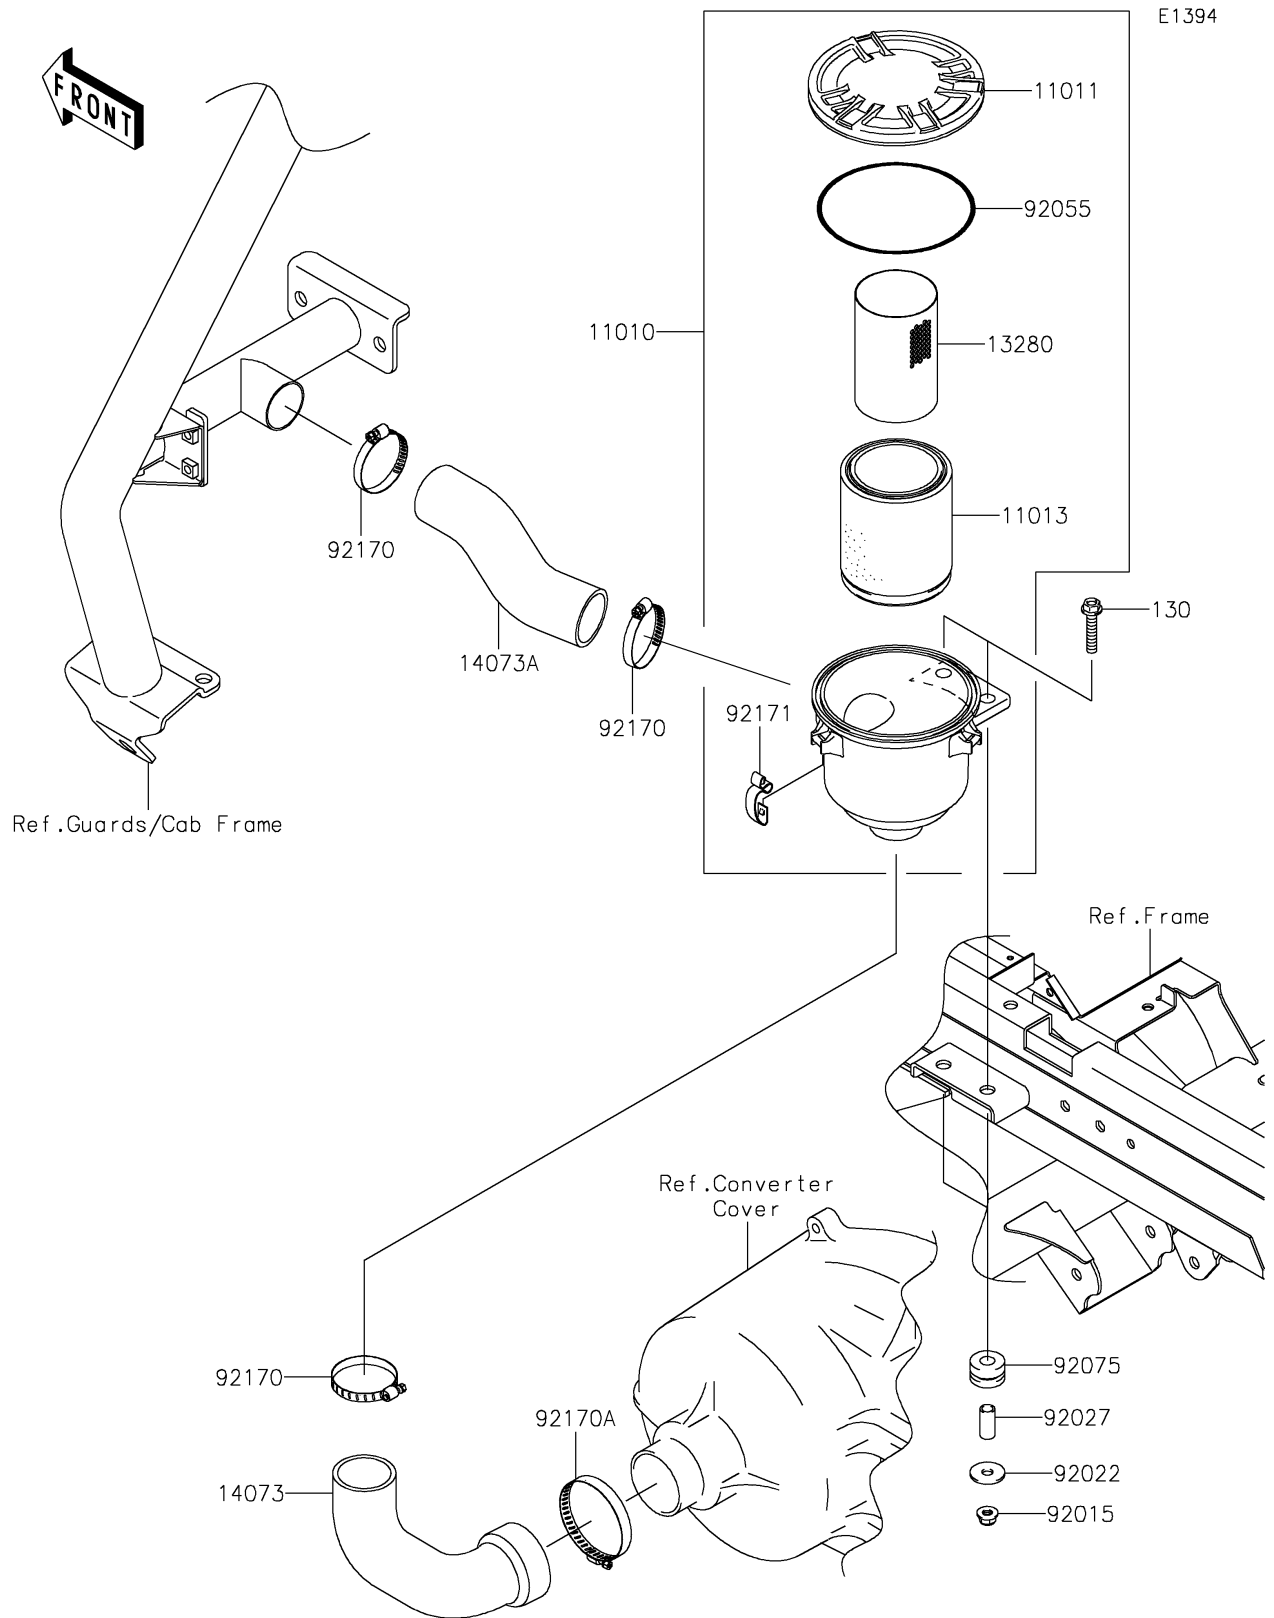

2020 MULE 4000 TRANS™ PARTS DIAGRAM

Air Cleaner-Belt Converter

2020 MULE 4000 TRANS™ PARTS LIST

Air Cleaner-Belt Converter

ITEM NAME	PART NUMBER	QUANTITY
FILTER-ASSY-AIR (Ref # 11010)	11010-0172	1
CASE-AIR FILTER,CAP (Ref # 11011)	11011-0135	1
ELEMENT-AIR FILTER (Ref # 11013)	11013-0037	1
BOLT-FLANGED,8X40 (Ref # 130)	130BA0840	1
HOLDER (Ref # 13280)	13280-0312	1
DUCT,AIR FILTER-CVT (Ref # 14073)	14073-0198	1
DUCT,BAR-AIR FILTER (Ref # 14073A)	14073-0237	1
NUT,8MM (Ref # 92015)	92015-1432	1
WASHER,9X28X2.3 (Ref # 92022)	92022-1632	1
COLLAR (Ref # 92027)	92027-4012	1
RING-O,122X4 (Ref # 92055)	92055-0167	1
DAMPER (Ref # 92075)	92075-1736	1
CLAMP (Ref # 92170)	92170-1674	1
CLAMP (Ref # 92170A)	92170-1764	1
CLAMP (Ref # 92171)	92171-0225	1