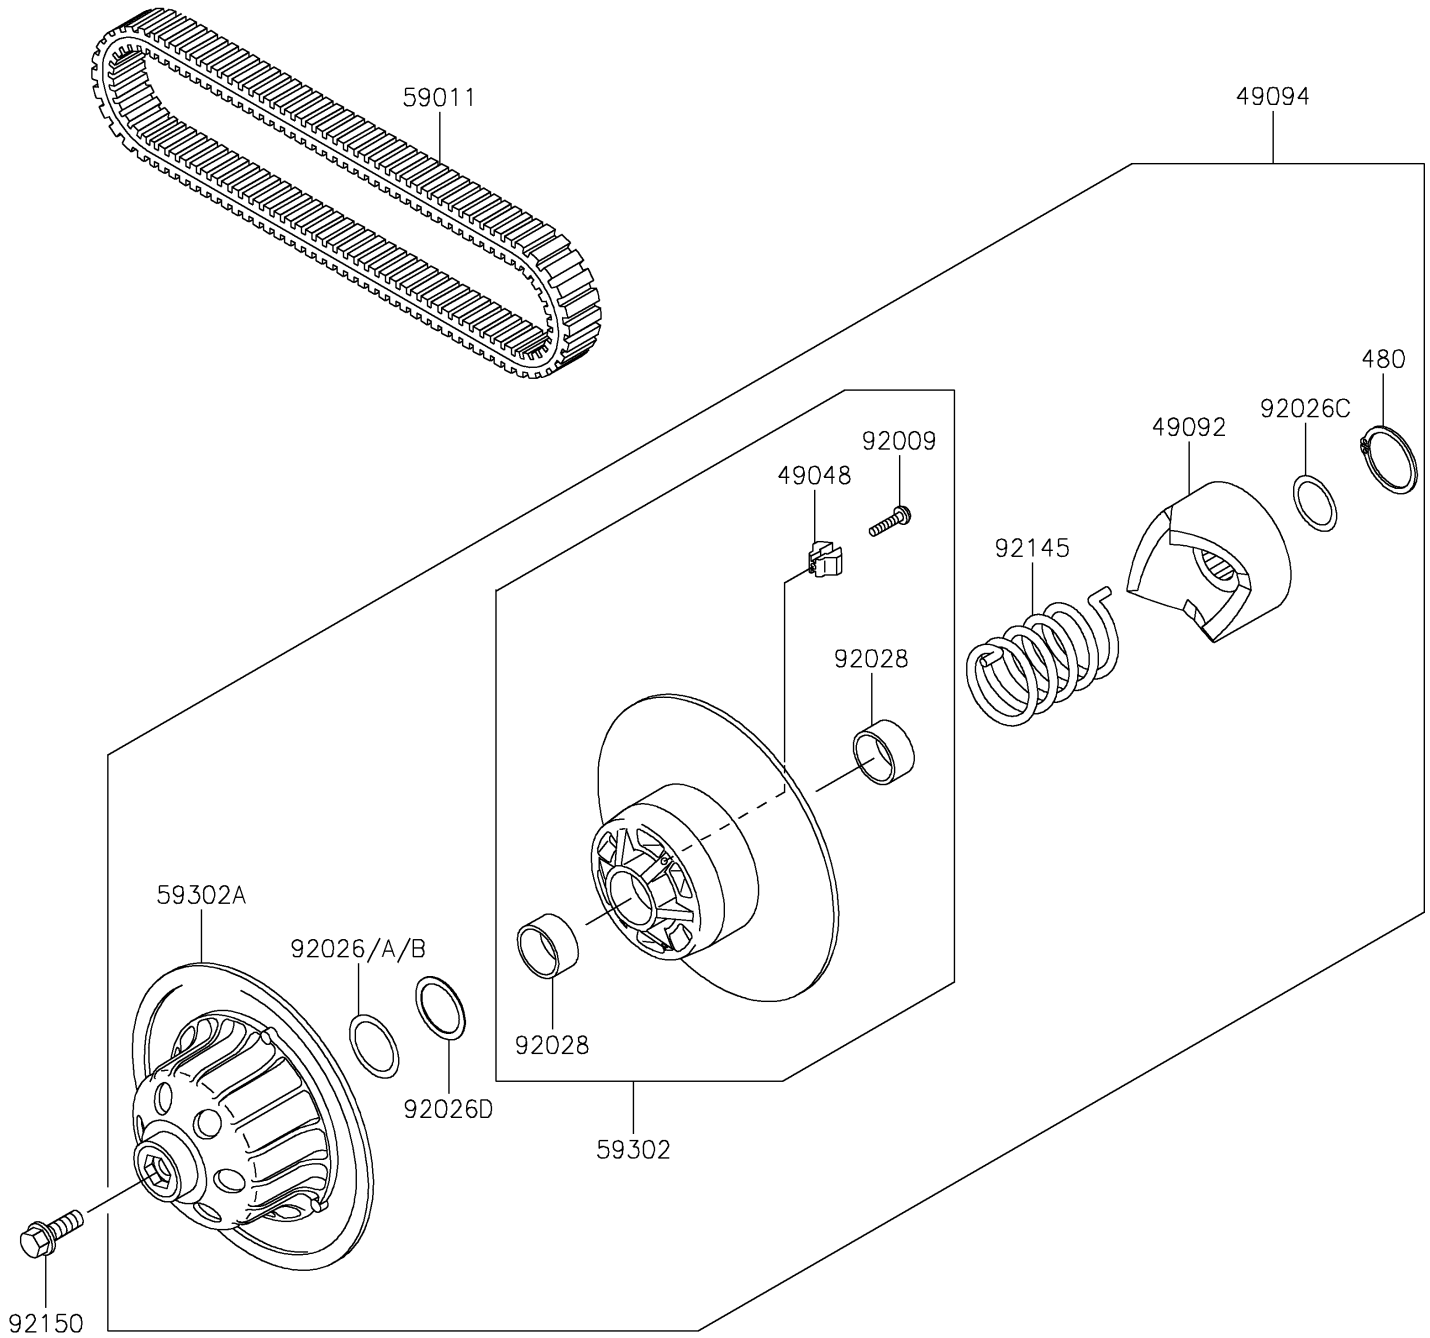

## 2020 MULE 4000 TRANS™ PARTS DIAGRAM

Driven Converter/Drive Belt

E1392

## 2020 MULE 4000 TRANS™ PARTS LIST

Driven Converter/Drive Belt

ITEM NAME	PART NUMBER	QUANTITY
CIRCLIP-TYPE-C,34MM (Ref # 480)	480J3400	1
SHOE (Ref # 49048)	49048-1060	1
RAMP (Ref # 49092)	49092-1068	1
CONVERTER-ASSY-DRIVEN (Ref # 49094)	49094-0045	1
BELT,CONVERTER (Ref # 59011)	59011-1077	1
SHEAVE-COMP,MOVABLE (Ref # 59302)	59302-0031	1
SHEAVE-COMP (Ref # 59302A)	59302-0032	1
SCREW,SHOE (Ref # 92009)	92009-1849	1
SPACER,39X50X0.50 (Ref # 92026)	92026-1507	1
SPACER,39X50X0.60 (Ref # 92026A)	92026-1508	1
SPACER,39X50X0.80 (Ref # 92026B)	92026-1510	1
SPACER,34X44X0.80 (Ref # 92026C)	92026-1521	1
SPACER,39X49.5X1.0 (Ref # 92026D)	92026-1603	1
BUSHING (Ref # 92028)	92028-1864	1
SPRING (Ref # 92145)	92145-1404	1
BOLT,12X35 (Ref # 92150)	92150-1009	1