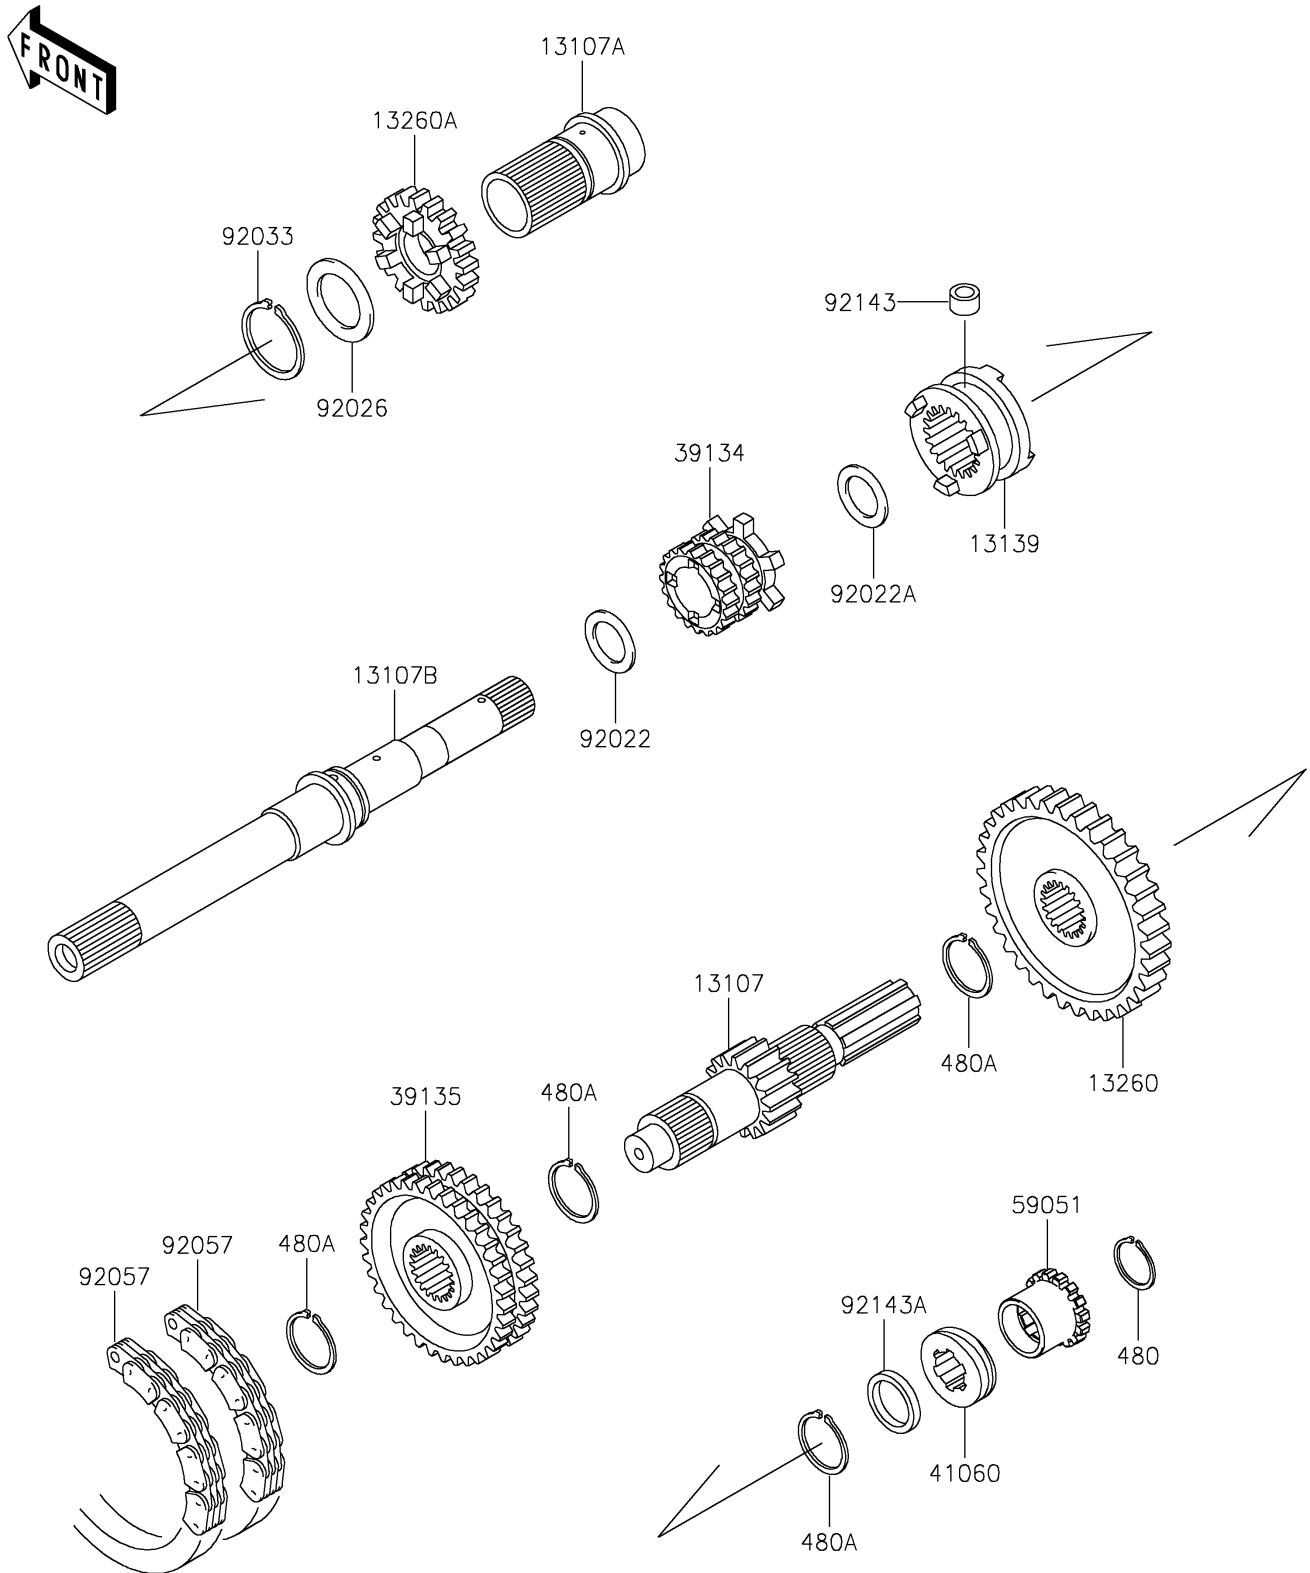

2020 MULE 4000 TRANS™ PARTS DIAGRAM

Transmission

E1361

2020 MULE 4000 TRANS™ PARTS LIST

Transmission

ITEM NAME	PART NUMBER	QUANTITY
SHAFT,COUNTER (Ref # 13107)	13107-0191	1
SHAFT,INPUT OUTER (Ref # 13107A)	13107-1315	1
SHAFT,INPUT (Ref # 13107B)	13107-1471	1
SHIFTER,FR/RR (Ref # 13139)	13139-1072	1
GEAR,OUTPUT REVERSE,51T (Ref # 13260)	13260-1288	1
GEAR,INPUT 28T (Ref # 13260A)	13260-1462	1
SPROCKET-DRIVE,20T (Ref # 39134)	39134-1055	1
SPROCKET-DRIVEN,41T (Ref # 39135)	39135-1055	1
GEAR-METER SCREW (Ref # 41060)	41060-1147	1
CIRCLIP-TYPE-C,25MM (Ref # 480)	480J2500	1
CIRCLIP-TYPE-C,30MM (Ref # 480A)	480J3000	1
GEAR-SPUR,15T (Ref # 59051)	59051-0086	1
WASHER,25.3X33X1 (Ref # 92022)	92022-1109	1
WASHER,22.3X33X1.0 (Ref # 92022A)	92022-1573	1
SPACER,35.3X44X0.5 (Ref # 92026)	92026-1375	1
RING-SNAP (Ref # 92033)	92033-1269	1
CHAIN,REVERSE,81RH2520,54L (Ref # 92057)	92057-1364	1
COLLAR,8X14X10.5 (Ref # 92143)	92143-1497	1
COLLAR,25X32X4.5 (Ref # 92143A)	92143-1597	1