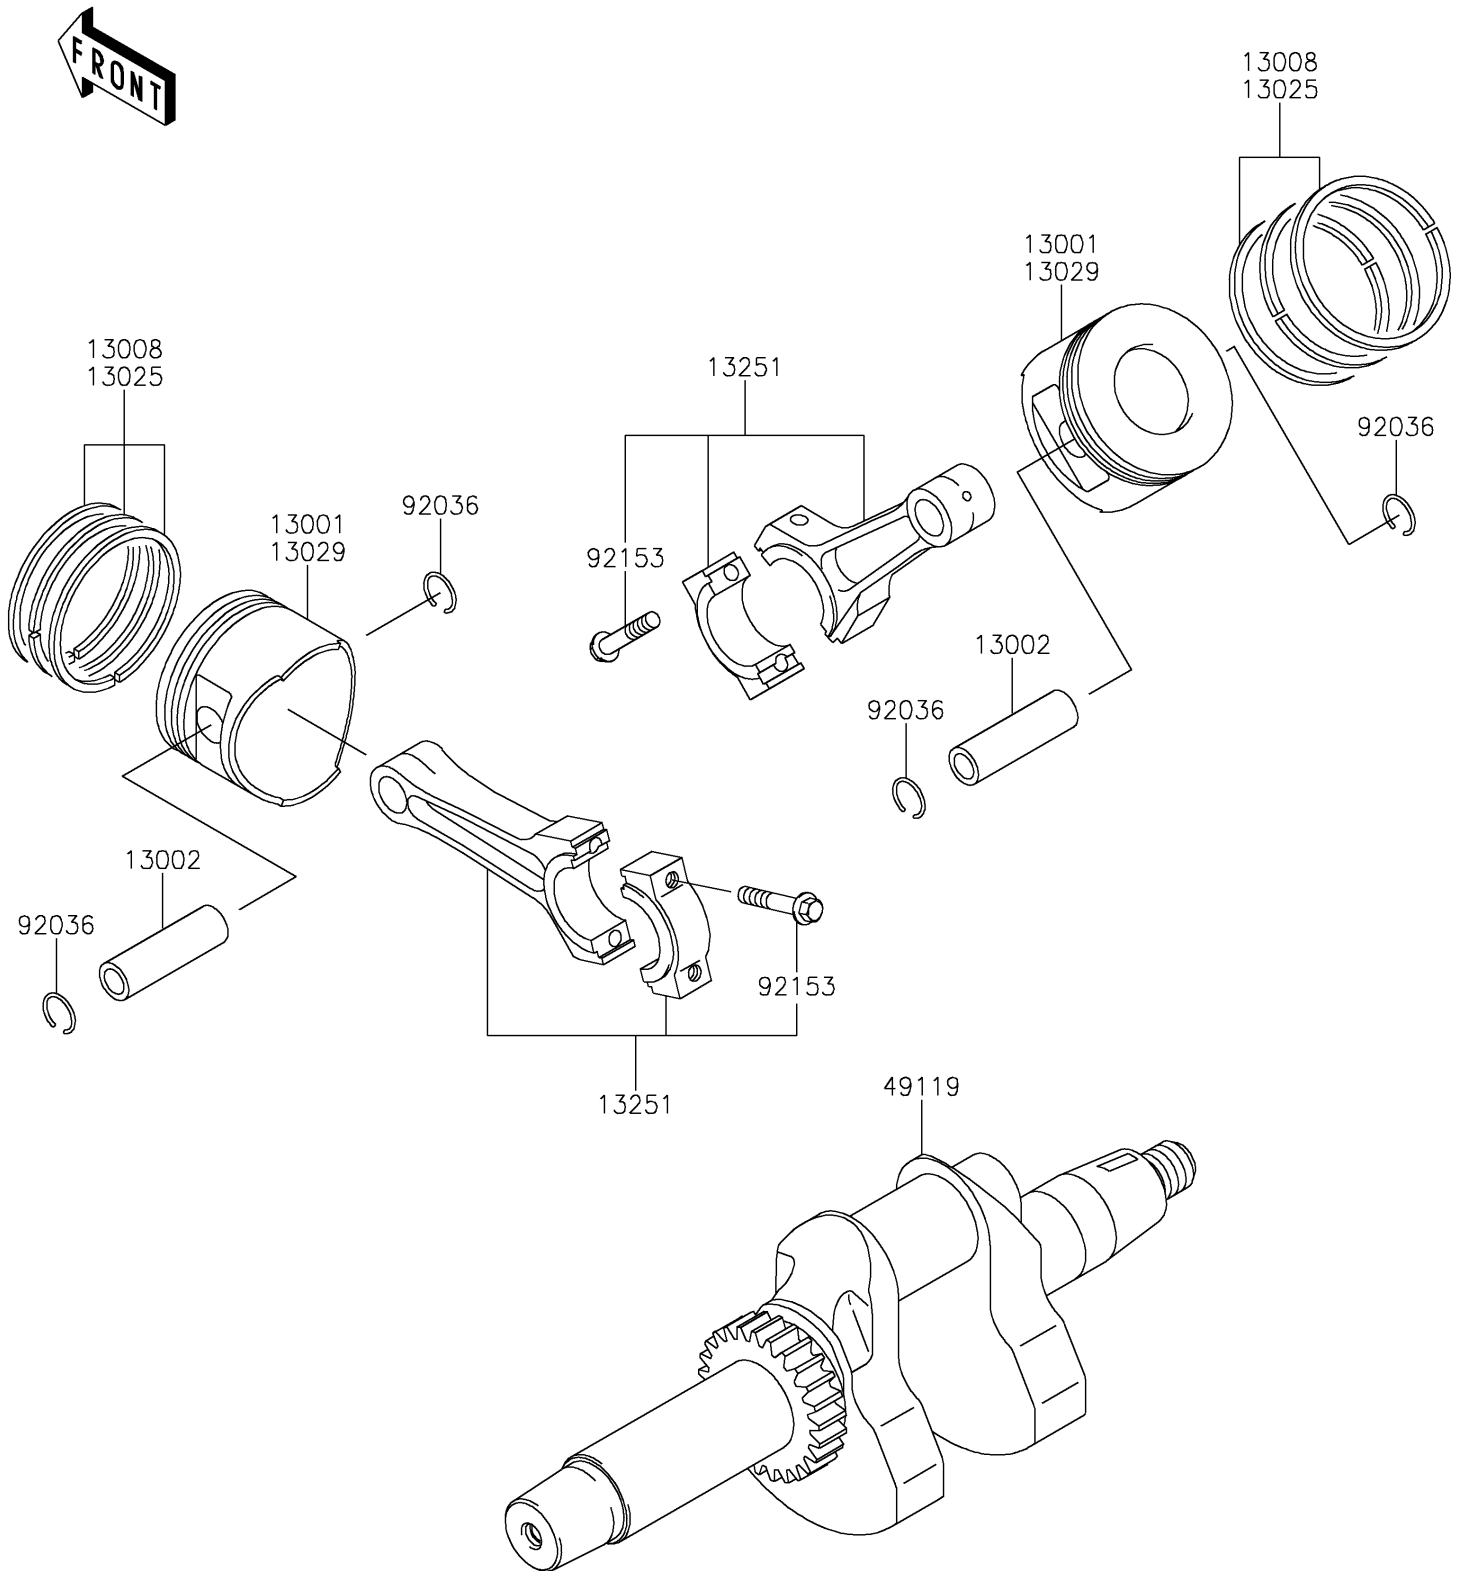

2020 MULE 4000 TRANS™ PARTS DIAGRAM

Crankshaft/Piston(s)

E1320

2020 MULE 4000 TRANS™ PARTS LIST

Crankshaft/Piston(s)

ITEM NAME	PART NUMBER	QUANTITY
PISTON-ENGINE,STD (Ref # 13001)	13001-2210	1
PIN-PISTON (Ref # 13002)	13002-1013	1
RING-SET-PISTON,STD (Ref # 13008)	13008-6025	1
RING-SET-PISTON L,0.50 (Ref # 13025)	13025-6008	1
PISTON-ENGINE L,0.50 (Ref # 13029)	13029-0033	1
ROD-ASSY-CONNECTING (Ref # 13251)	13251-0034	1
CRANKSHAFT-ASSY (Ref # 49119)	49119-0015	1
RING-SNAP,PISTON PIN (Ref # 92036)	92036-021	1
BOLT,7X35.2 (Ref # 92153)	92153-2054	1