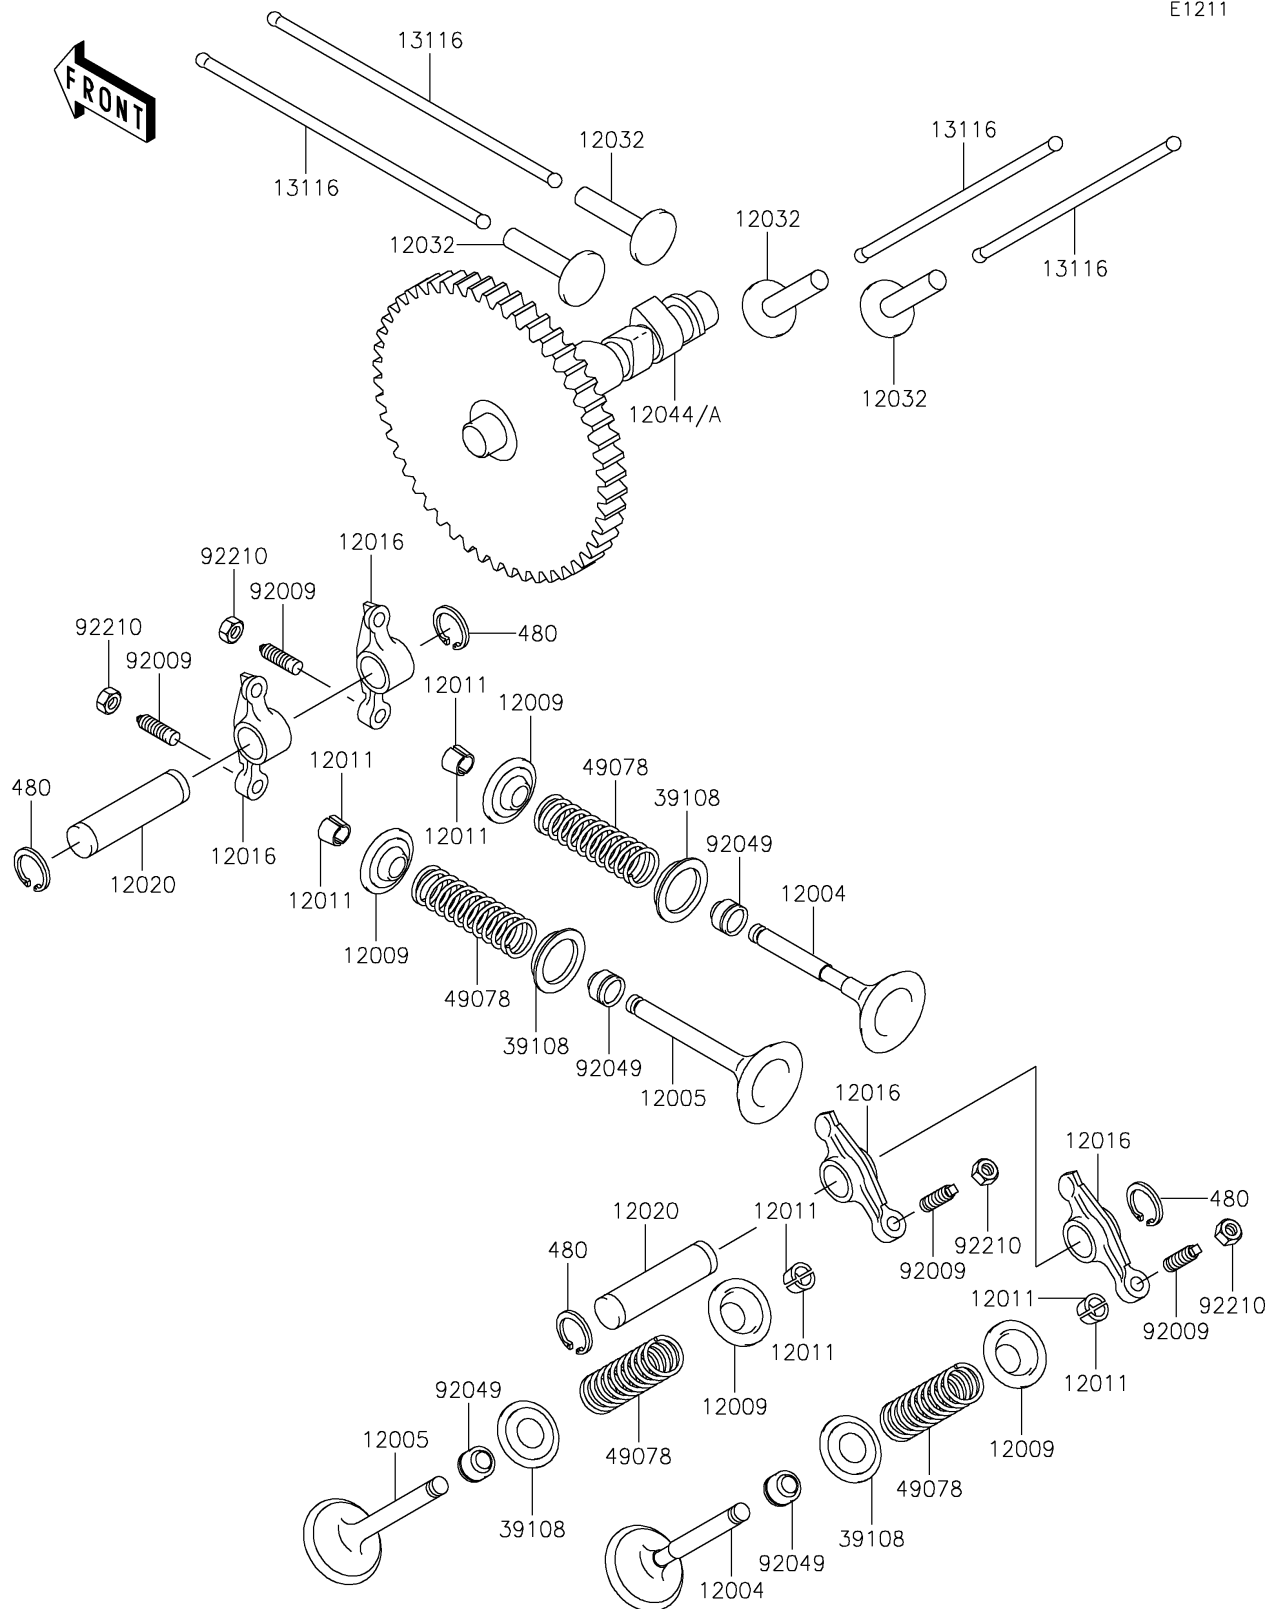

2020 MULE 4000 TRANS™ PARTS DIAGRAM

Valve(s)/Camshaft(s)

E1211

2020 MULE 4000 TRANS™ PARTS LIST

Valve(s)/Camshaft(s)

ITEM NAME	PART NUMBER	QUANTITY
VALVE-INTAKE (Ref # 12004)	12004-2115	1
VALVE-EXHAUST (Ref # 12005)	12005-2093	1
RETAINER-VALVE SPRING (Ref # 12009)	12009-2067	1
COLLET (Ref # 12011)	12011-2056	1
ARM-ROCKER (Ref # 12016)	12016-2056	1
SHAFT-ROCKER (Ref # 12020)	12020-2059	1
TAPPET (Ref # 12032)	12032-2064	1
CAMSHAFT-VALVE (Ref # 12044A)	12044-0956	1
ROD-PUSH (Ref # 13116)	13116-2057	1
RETAINER-SPRING (Ref # 39108)	39108-2057	1
CIRCLIP-TYPE-C,12MM (Ref # 480)	480J1200	1
SPRING-ENGINE VALVE (Ref # 49078)	49078-2082	1
SCREW,VALVE ADJUST (Ref # 92009)	92009-1109	1
SEAL-OIL (Ref # 92049)	92049-2109	1
NUT,VALVE ADJUST LOCK (Ref # 92210)	92210-1491	1