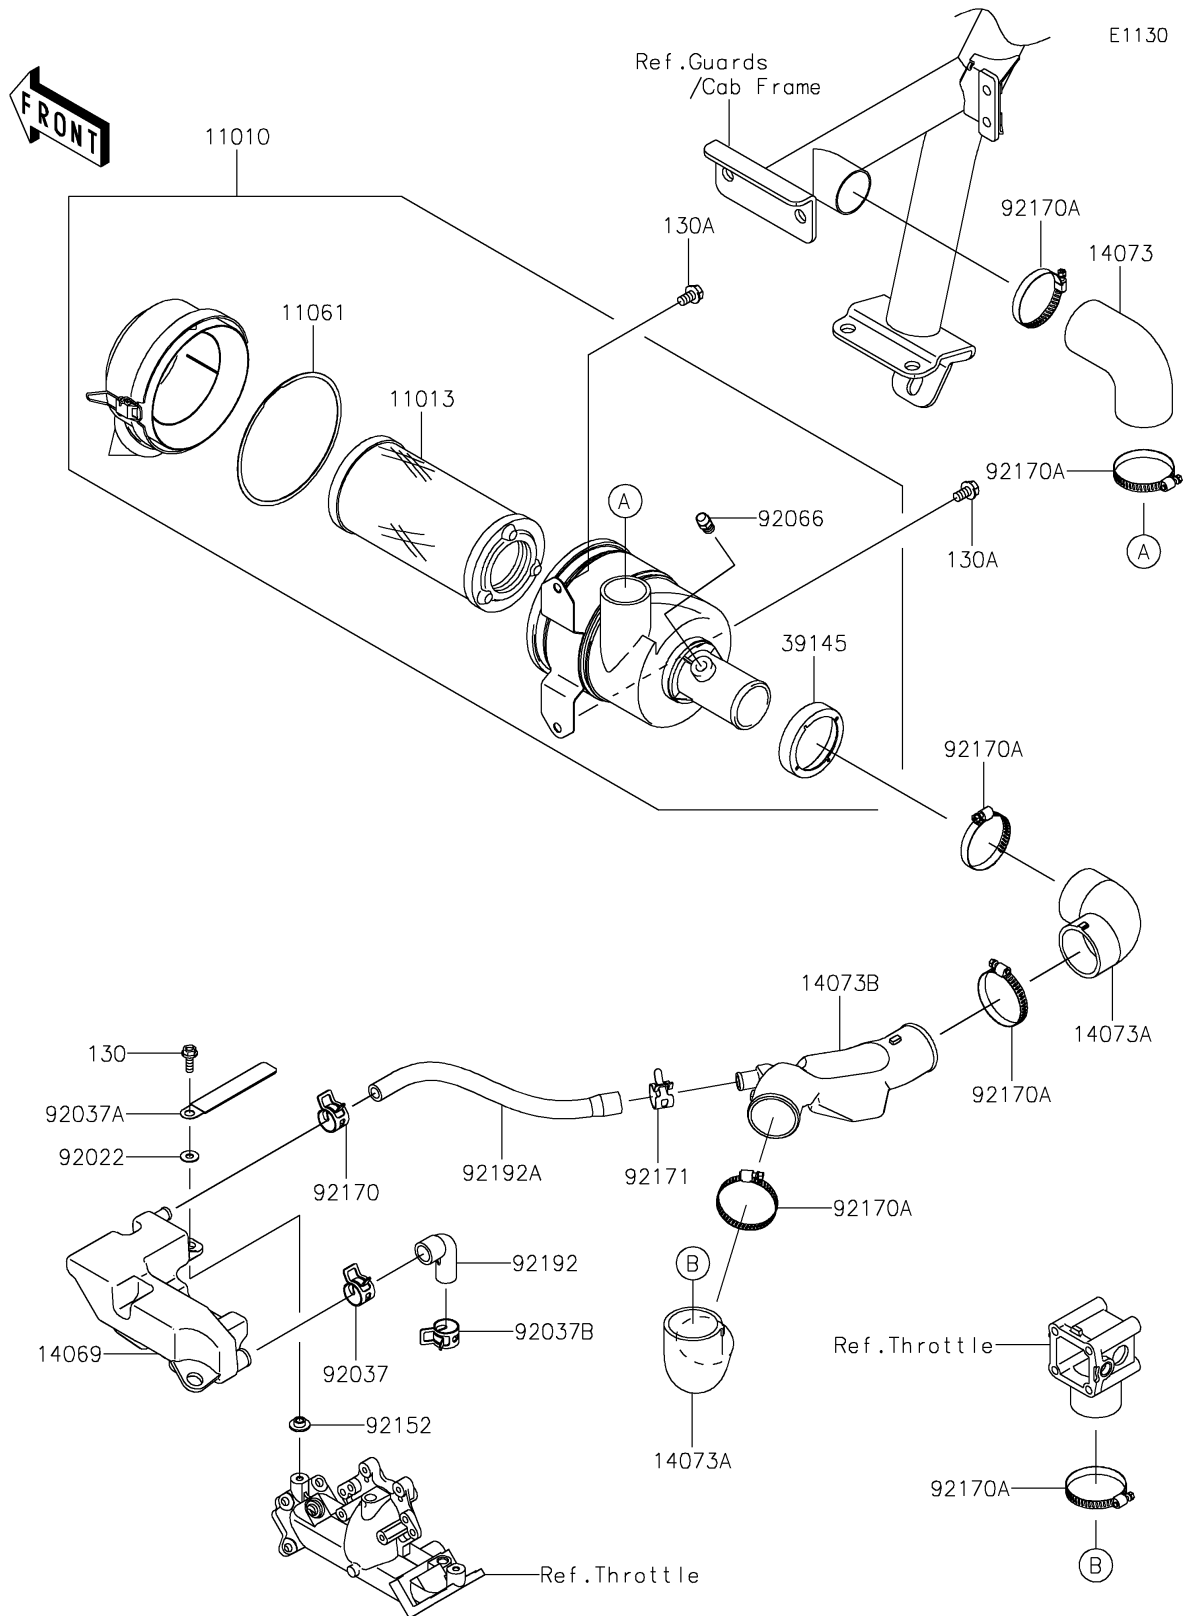

## 2020 MULE 4000 TRANS™ PARTS DIAGRAM

Air Cleaner

## 2020 MULE 4000 TRANS™ PARTS LIST

Air Cleaner

ITEM NAME	PART NUMBER	QUANTITY
FILTER-ASSY-AIR (Ref # 11010)	11010-0885	1
ELEMENT-AIR FILTER (Ref # 11013)	11013-1290	1
GASKET,AIR FILTER (Ref # 11061)	11061-1078	1
BOLT-FLANGED,6X18 (Ref # 130)	130BA0618	1
BOLT-FLANGED,8X14 (Ref # 130A)	130BB0814	1
BREATHER (Ref # 14069)	14069-0018	1
DUCT,RR BAR-A/C (Ref # 14073)	14073-0235	1
DUCT (Ref # 14073A)	14073-0773	1
DUCT (Ref # 14073B)	14073-0784	1
TRIM-SEAL (Ref # 39145)	39145-1133	1
WASHER,6.5X16X1.0 (Ref # 92022)	92022-1093	1
CLAMP,HOSE CLIP (Ref # 92037)	92037-1460	1
CLAMP,HARNESS,L=100 (Ref # 92037A)	92037-1636	1
CLAMP (Ref # 92037B)	92037-1678	1
PLUG (Ref # 92066)	92066-0914	1
COLLAR (Ref # 92152)	92152-2069	1
CLAMP (Ref # 92170)	92170-1491	1
CLAMP (Ref # 92170A)	92170-1674	1
CLAMP,18.8MM (Ref # 92171)	92171-2056	1
TUBE,CRANKCASE-BREATHER (Ref # 92192)	92192-1285	1
TUBE,BREATHER-INTAKE DUCT (Ref # 92192A)	92192-1855	1