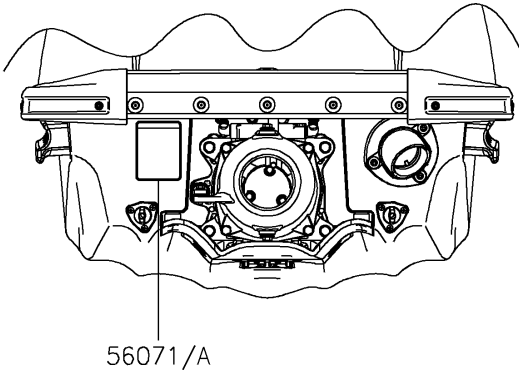

## 2018 JET SKI® SX-R™ PARTS DIAGRAM

Labels

F3183

## 2018 JET SKI® SX-R™ PARTS LIST

Labels

ITEM NAME	PART NUMBER	QUANTITY
LABEL,FIRE EXTINGUISHER (Ref # 56030)	56030-3755	1
LABEL,FIRE EXTINGUISHER (Ref # 56030A)	56030-3757	1
LABEL-WARNING,RIGHTING (Ref # 56071)	56071-0398	1
LABEL-WARNING,RIGHTING (Ref # 56071A)	56071-0399	1
LABEL-WARNING,FUEL SUPPLY (Ref # 56071B)	56071-0424	1
LABEL-WARNING,FUEL SUPPLY (Ref # 56071C)	56071-0425	1
LABEL-WARNING,IMPORTANT SAFETY (Ref # 56071D)	56071-0658	1
LABEL-WARNING,AVOID COLLISIONS (Ref # 56071E)	56071-0665	1
LABEL-WARNING,IMPORTANT SAFETY (Ref # 56071F)	56071-0669	1
LABEL-WARNING,AVOID COLLISIONS (Ref # 56071G)	56071-0670	1