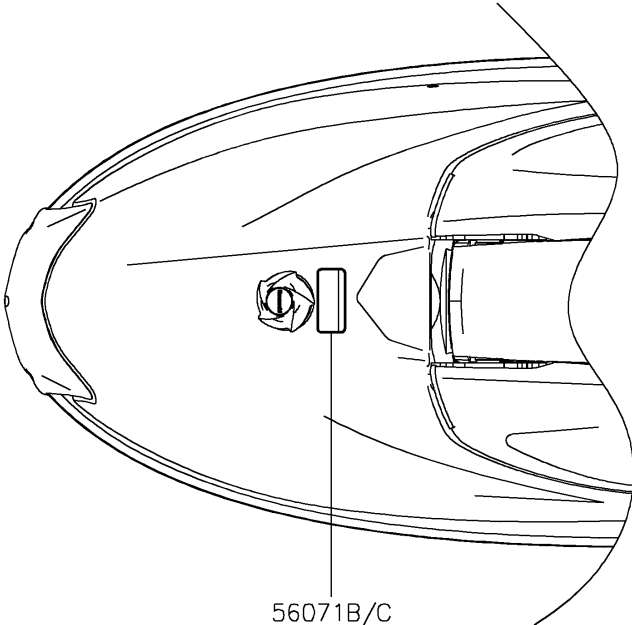

## 2018 JET SKI® SX-R™ PARTS DIAGRAM

Labels

F3183

## 2018 JET SKI® SX-R™ PARTS LIST

Labels

ITEM NAME	PART NUMBER	QUANTITY
LABEL,FIRE EXTINGUISHER (Ref # 56030)	56030-3755	1
LABEL,FIRE EXTINGUISHER (Ref # 56030A)	56030-3757	1
LABEL-WARNING,RIGHTING (Ref # 56071)	56071-0398	1
LABEL-WARNING,RIGHTING (Ref # 56071A)	56071-0399	1
LABEL-WARNING,FUEL SUPPLY (Ref # 56071B)	56071-0424	1
LABEL-WARNING,FUEL SUPPLY (Ref # 56071C)	56071-0425	1
LABEL-WARNING,IMPORTANT SAFETY (Ref # 56071D)	56071-0658	1
LABEL-WARNING,AVOID COLLISIONS (Ref # 56071E)	56071-0665	1
LABEL-WARNING,IMPORTANT SAFETY (Ref # 56071F)	56071-0669	1
LABEL-WARNING,AVOID COLLISIONS (Ref # 56071G)	56071-0670	1