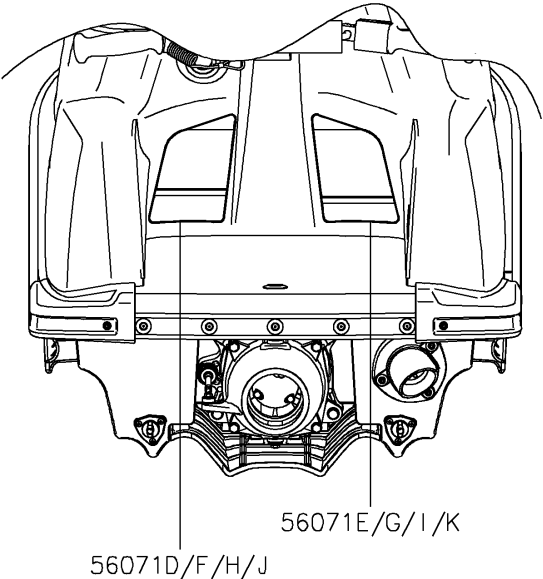

## 2018 JET SKI® SX-R™ PARTS DIAGRAM

Labels

F3183

## 2018 JET SKI® SX-R™ PARTS LIST

Labels

ITEM NAME	PART NUMBER	QUANTITY
LABEL,FIRE EXTINGUISHER (Ref # 56030)	56030-3755	1
LABEL,FIRE EXTINGUISHER (Ref # 56030A)	56030-3757	1
LABEL-WARNING,RIGHTING (Ref # 56071)	56071-0398	1
LABEL-WARNING,RIGHTING (Ref # 56071A)	56071-0399	1
LABEL-WARNING,FUEL SUPPLY (Ref # 56071B)	56071-0424	1
LABEL-WARNING,FUEL SUPPLY (Ref # 56071C)	56071-0425	1
LABEL-WARNING,IMPORTANT SAFETY (Ref # 56071D)	56071-0658	1
LABEL-WARNING,AVOID COLLISIONS (Ref # 56071E)	56071-0665	1
LABEL-WARNING,IMPORTANT SAFETY (Ref # 56071F)	56071-0669	1
LABEL-WARNING,AVOID COLLISIONS (Ref # 56071G)	56071-0670	1