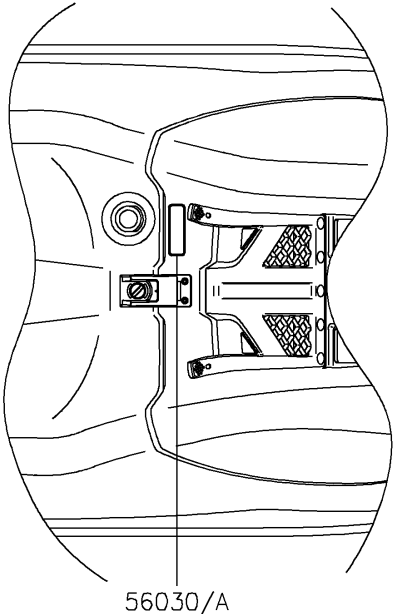

## 2018 JET SKI® SX-R™ PARTS DIAGRAM

Labels

F3183

## 2018 JET SKI® SX-R™ PARTS LIST

Labels

ITEM NAME	PART NUMBER	QUANTITY
LABEL,FIRE EXTINGUISHER (Ref # 56030)	56030-3755	1
LABEL,FIRE EXTINGUISHER (Ref # 56030A)	56030-3757	1
LABEL-WARNING,RIGHTING (Ref # 56071)	56071-0398	1
LABEL-WARNING,RIGHTING (Ref # 56071A)	56071-0399	1
LABEL-WARNING,FUEL SUPPLY (Ref # 56071B)	56071-0424	1
LABEL-WARNING,FUEL SUPPLY (Ref # 56071C)	56071-0425	1
LABEL-WARNING,IMPORTANT SAFETY (Ref # 56071D)	56071-0658	1
LABEL-WARNING,AVOID COLLISIONS (Ref # 56071E)	56071-0665	1
LABEL-WARNING,IMPORTANT SAFETY (Ref # 56071F)	56071-0669	1
LABEL-WARNING,AVOID COLLISIONS (Ref # 56071G)	56071-0670	1