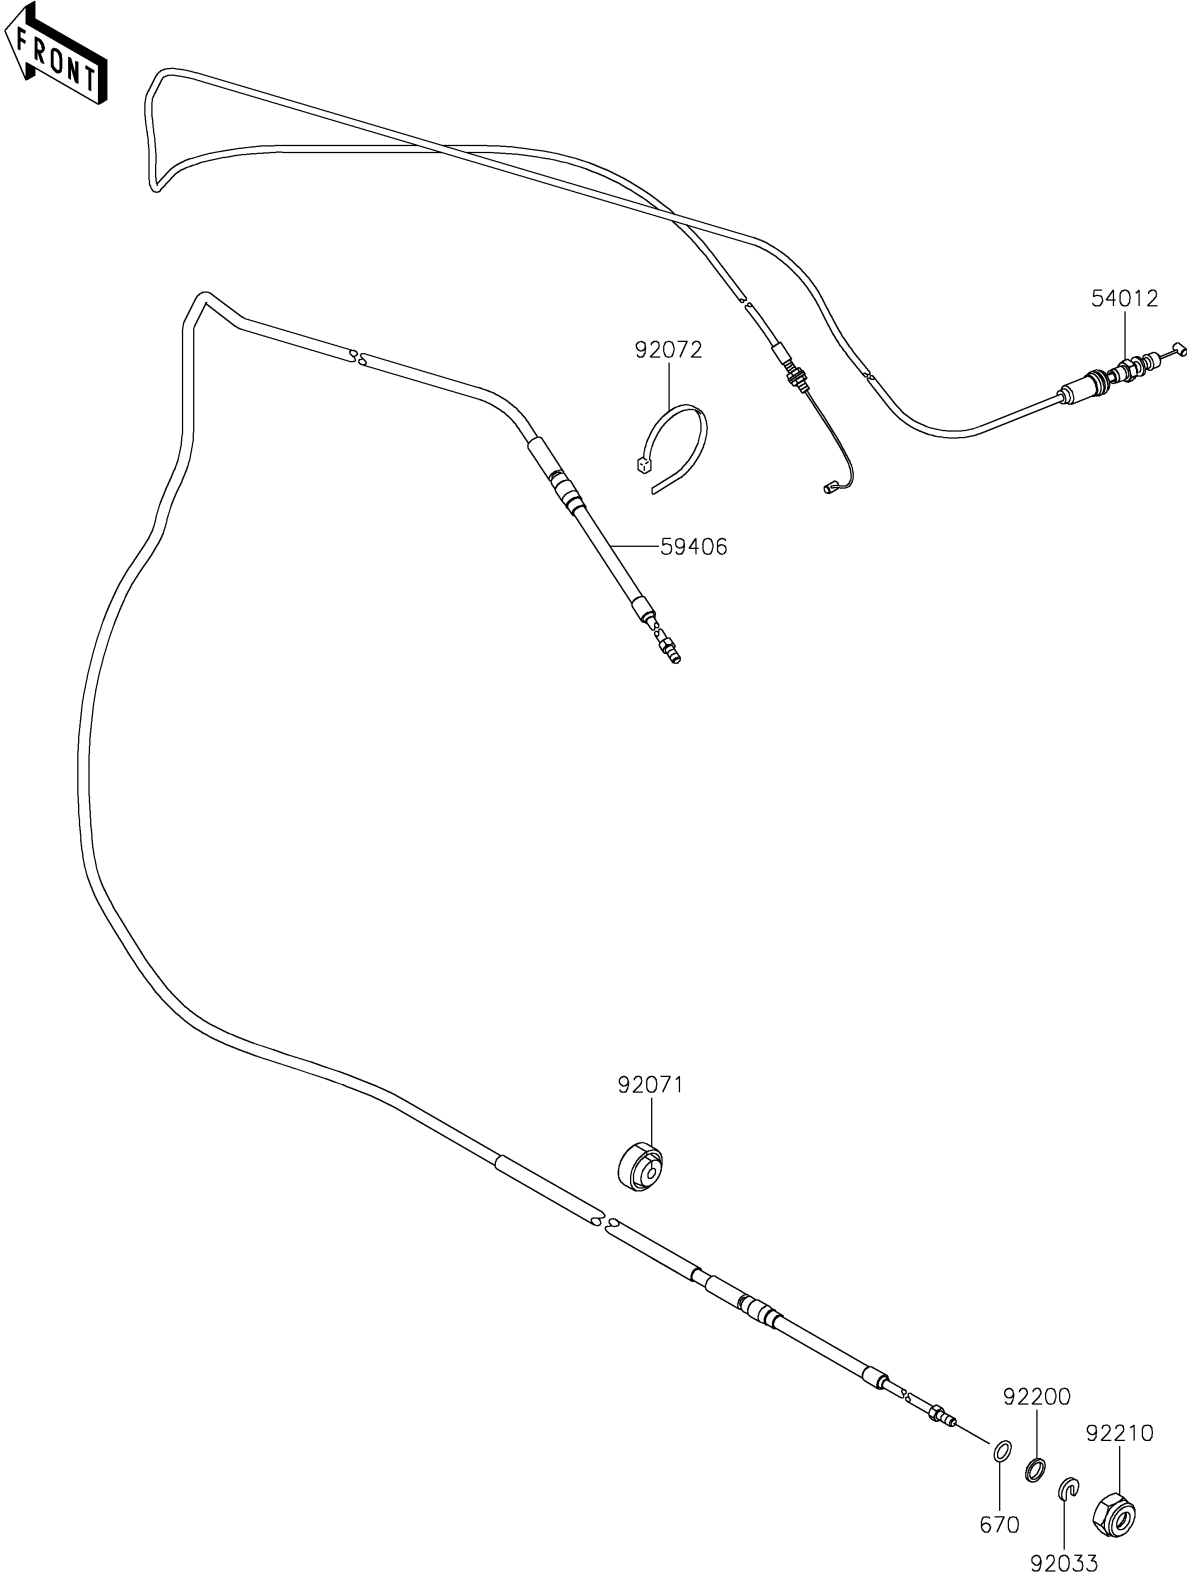

2018 JET SKI® SX-R™ PARTS DIAGRAM

Cables

F3175

2018 JET SKI® SX-R™ PARTS LIST

Cables

ITEM NAME	PART NUMBER	QUANTITY
CABLE-THROTTLE (Ref # 54012)	54012-0648	1
CABLE-STRG (Ref # 59406)	59406-0006	1
O RING,12MM (Ref # 670)	670B2012	1
RING-SNAP,7.7X17.5X3.0 (Ref # 92033)	92033-3737	1
GROMMET (Ref # 92071)	92071-0765	1
BAND,L=372.24 (Ref # 92072)	92072-3883	1
WASHER,13.6X18X3 (Ref # 92200)	92200-1934	1
NUT,20MM (Ref # 92210)	92210-1554	1