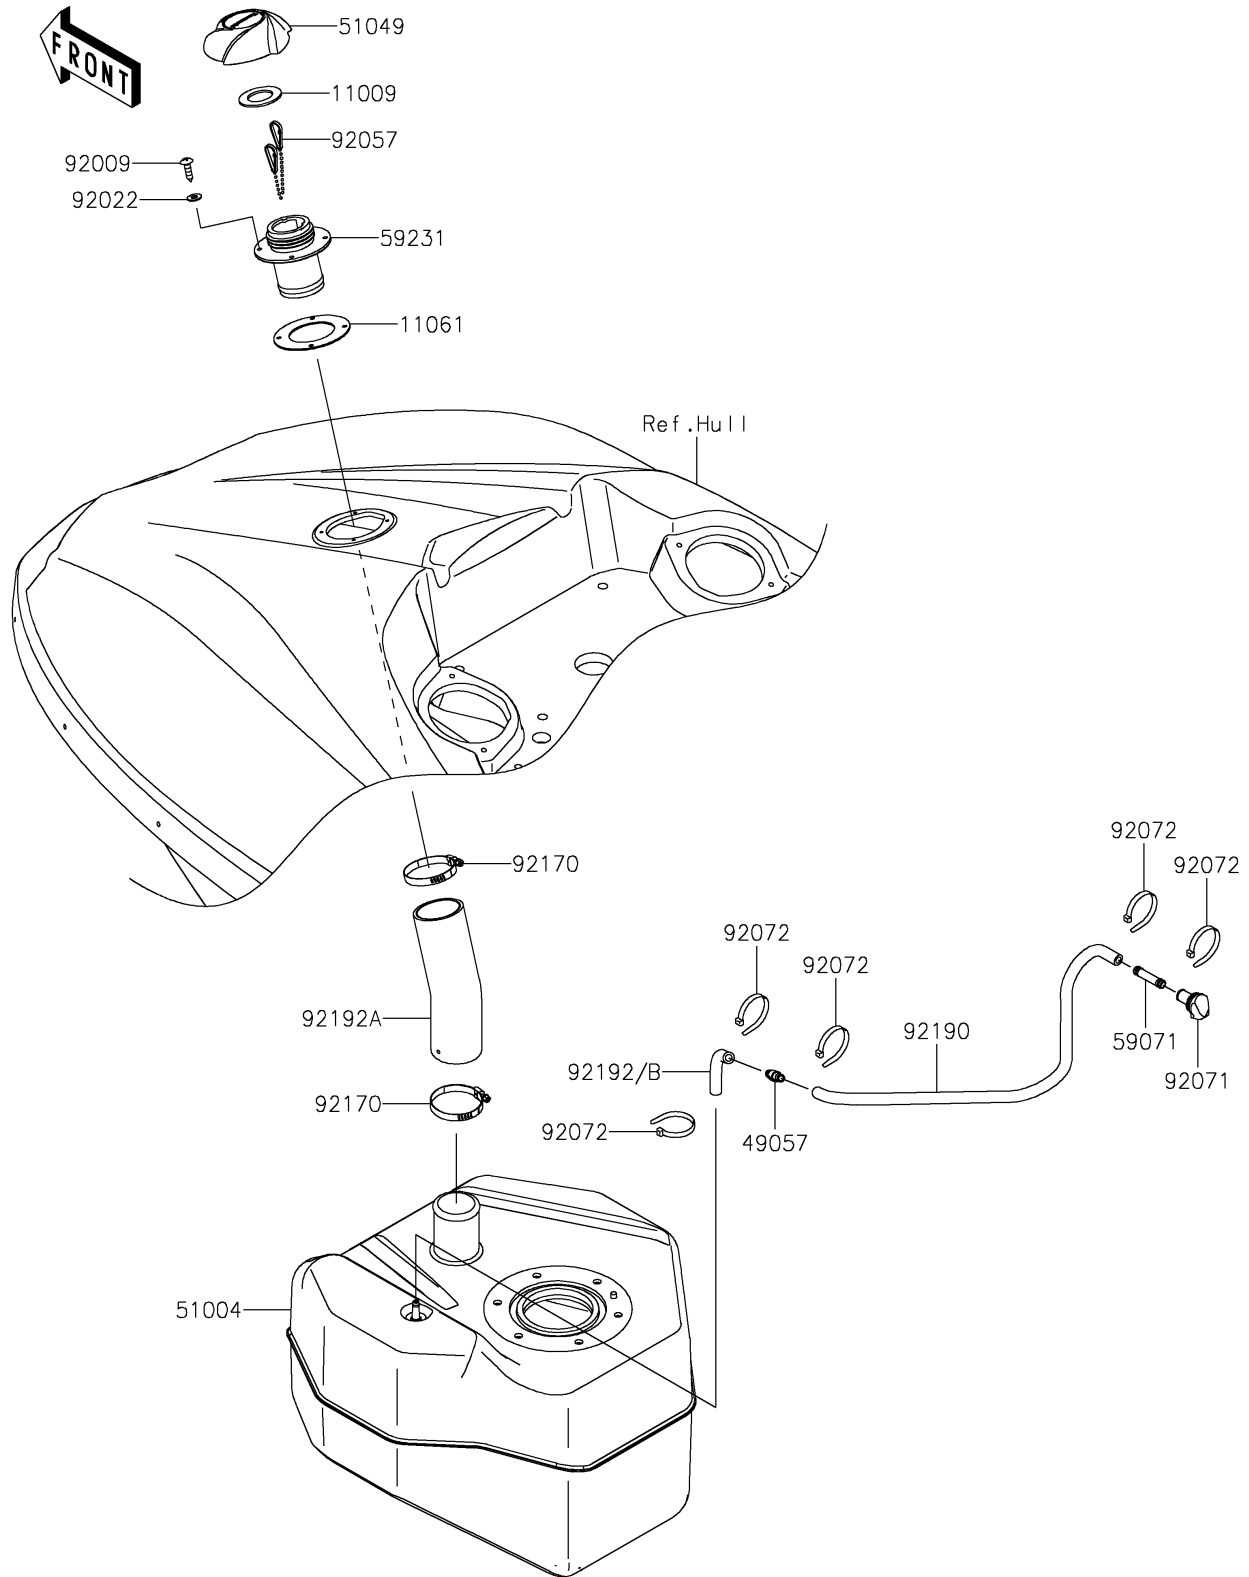

2018 JET SKI® SX-R™ PARTS DIAGRAM

Fuel Tank

F3173

2018 JET SKI® SX-R™ PARTS LIST

Fuel Tank

ITEM NAME	PART NUMBER	QUANTITY
GASKET,TANK CAP (Ref # 11009)	11009-3020	1
GASKET (Ref # 11061)	11061-3701	1
VALVE-RELIEF (Ref # 49057)	49057-0002	1
TANK-FUEL (Ref # 51004)	51004-0012	1
CAP-TANK,FUEL (Ref # 51049)	51049-0712	1
JOINT (Ref # 59071)	59071-3764	1
FILLER,FUEL TANK (Ref # 59231)	59231-3734	1
SCREW,TAPPING,4X16 (Ref # 92009)	92009-3849	1
WASHER (Ref # 92022)	92022-563	1
CHAIN,COVER,L=100 (Ref # 92057)	92057-3704	1
GROMMET (Ref # 92071)	92071-3841	1
BAND,L=100.08 (Ref # 92072)	92072-3882	1
CLAMP (Ref # 92170)	92170-1674	1
TUBE,5.8X10.8X500 (Ref # 92190)	92190-3846	1
TUBE (Ref # 92192A)	92192-1707	1
TUBE,5.8X11X100 (Ref # 92192B)	92192-1795	1