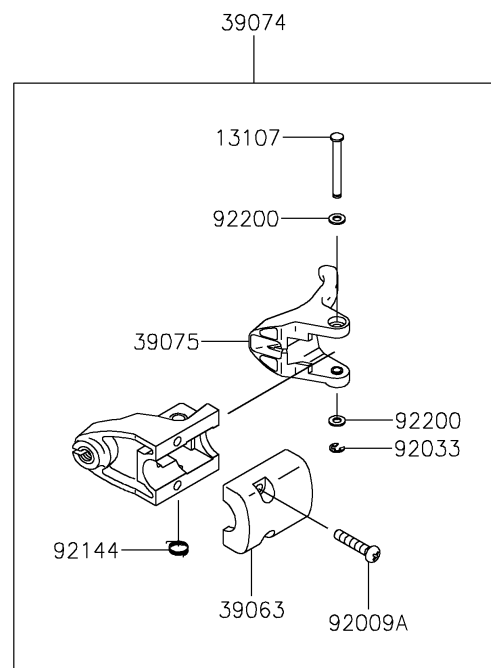

2018 JET SKI® SX-R™ PARTS DIAGRAM

Handlebar

F3172

2018 JET SKI® SX-R™ PARTS LIST

Handlebar

ITEM NAME	PART NUMBER	QUANTITY
BRACKET,THROTTLE LEVER (Ref # 11055)	11055-3709	1
HOLDER,SWITCH (Ref # 13091)	13091-3726	1
SHAFT (Ref # 13107)	13107-3740	1
COVER (Ref # 14093)	14093-0599	1
SCREW-PAN-CROS,5X20 (Ref # 220)	220R0520	1
SCREW-CSK-CROS,6X25 (Ref # 221)	221R0625	1
SWITCH,STOP&START (Ref # 27010)	27010-3780	1
SWITCH-ASSY,STOP&START (Ref # 27045)	27045-3760	1
CASE,LWR,SWITCH (Ref # 32099)	32099-3725	1
CASE,FR,SWITCH (Ref # 32099A)	32099-3818	1
CASE,UPP,SWITCH (Ref # 32099B)	32099-3860	1
HANDLE-COMP,F.BLACK (Ref # 39058A)	39058-0035-6Z	1
HOUSING-CONTROL (Ref # 39063)	39063-3727	1
LEVER-ASSY-THROTTLE (Ref # 39074)	39074-3726	1
LEVER-THROTTLE (Ref # 39075)	39075-3714	1
PAD-HANDLE (Ref # 39087)	39087-0012	1
W-PLAIN-S,5MM (Ref # 410)	410S0500	1
SCREW,8X22 (Ref # 92009)	92009-3701	1
SCREW,6X30 (Ref # 92009A)	92009-3837	1
RING-SNAP (Ref # 92033)	92033-3723	1
CLAMP,HANDLEBAR (Ref # 92037)	92037-503	1
RIVET (Ref # 92039)	92039-3787	1
BAND,TETHER SWITCH (Ref # 92072)	92072-3809	1
SPRING (Ref # 92144)	92144-3749	1
WASHER (Ref # 92200)	92200-3738	1