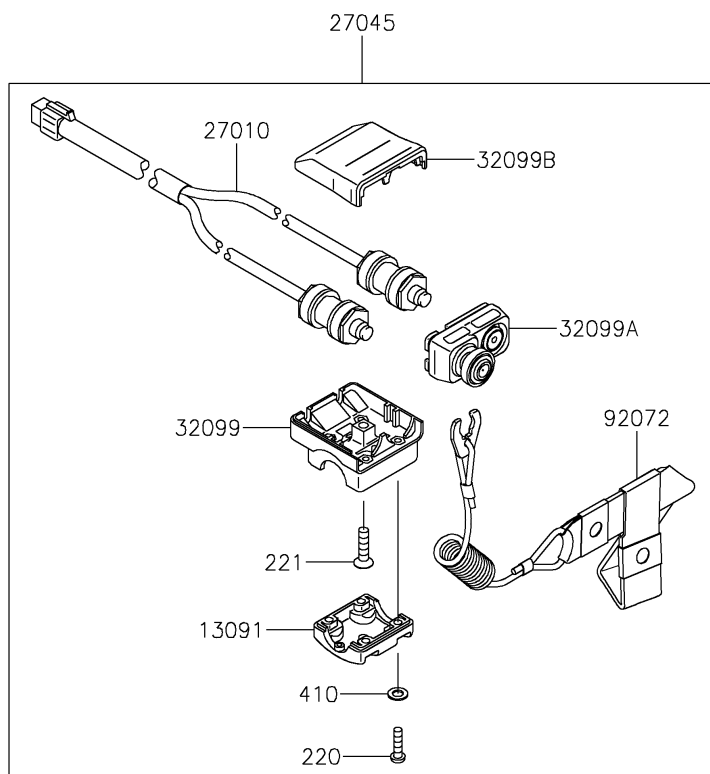

2018 JET SKI® SX-R™ PARTS DIAGRAM

Handlebar

F3172

2018 JET SKI® SX-R™ PARTS LIST

Handlebar

ITEM NAME	PART NUMBER	QUANTITY
BRACKET,THROTTLE LEVER (Ref # 11055)	11055-3709	1
HOLDER,SWITCH (Ref # 13091)	13091-3726	1
SHAFT (Ref # 13107)	13107-3740	1
COVER (Ref # 14093)	14093-0599	1
SCREW-PAN-CROS,5X20 (Ref # 220)	220R0520	1
SCREW-CSK-CROS,6X25 (Ref # 221)	221R0625	1
SWITCH,STOP&START (Ref # 27010)	27010-3780	1
SWITCH-ASSY,STOP&START (Ref # 27045)	27045-3760	1
CASE,LWR,SWITCH (Ref # 32099)	32099-3725	1
CASE,FR,SWITCH (Ref # 32099A)	32099-3818	1
CASE,UPP,SWITCH (Ref # 32099B)	32099-3860	1
HANDLE-COMP,F.BLACK (Ref # 39058A)	39058-0035-6Z	1
HOUSING-CONTROL (Ref # 39063)	39063-3727	1
LEVER-ASSY-THROTTLE (Ref # 39074)	39074-3726	1
LEVER-THROTTLE (Ref # 39075)	39075-3714	1
PAD-HANDLE (Ref # 39087)	39087-0012	1
W-PLAIN-S,5MM (Ref # 410)	410S0500	1
SCREW,8X22 (Ref # 92009)	92009-3701	1
SCREW,6X30 (Ref # 92009A)	92009-3837	1
RING-SNAP (Ref # 92033)	92033-3723	1
CLAMP,HANDLEBAR (Ref # 92037)	92037-503	1
RIVET (Ref # 92039)	92039-3787	1
BAND,TETHER SWITCH (Ref # 92072)	92072-3809	1
SPRING (Ref # 92144)	92144-3749	1
WASHER (Ref # 92200)	92200-3738	1