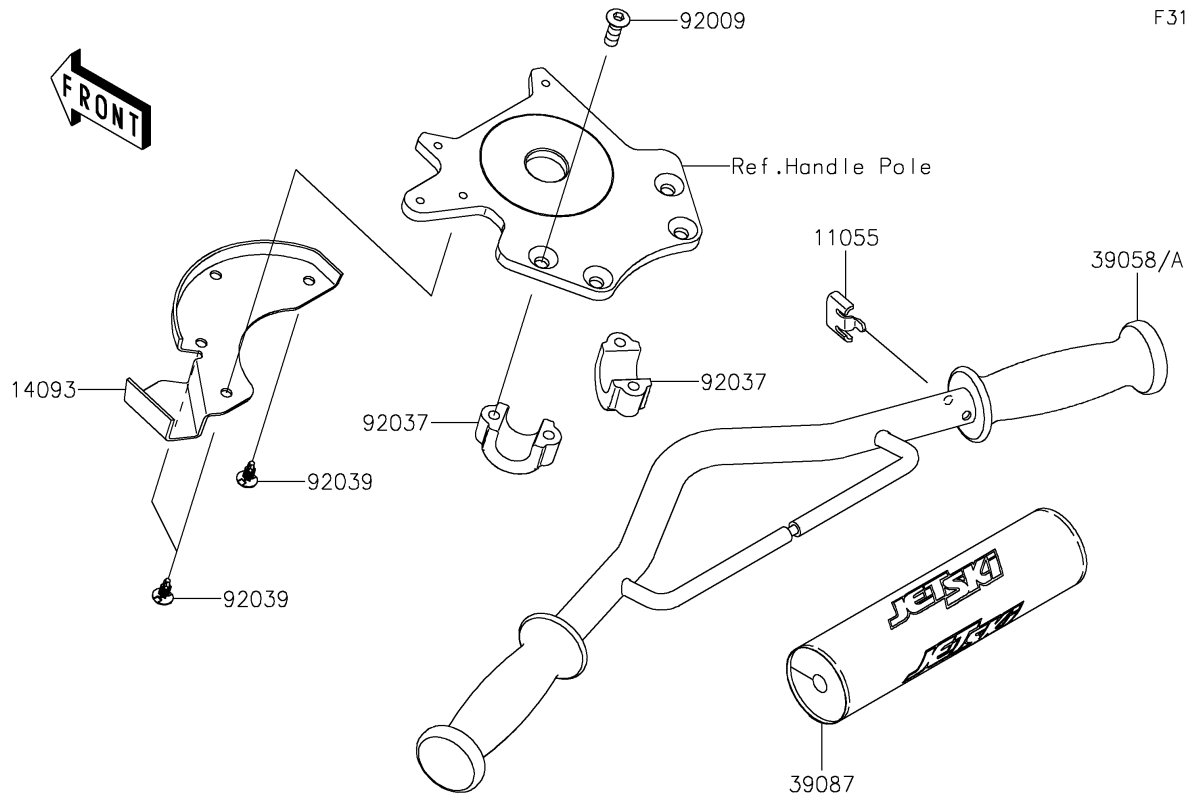

2018 JET SKI® SX-R™ PARTS DIAGRAM

Handlebar

F3172

2018 JET SKI® SX-R™ PARTS LIST

Handlebar

ITEM NAME	PART NUMBER	QUANTITY
BRACKET,THROTTLE LEVER (Ref # 11055)	11055-3709	1
HOLDER,SWITCH (Ref # 13091)	13091-3726	1
SHAFT (Ref # 13107)	13107-3740	1
COVER (Ref # 14093)	14093-0599	1
SCREW-PAN-CROS,5X20 (Ref # 220)	220R0520	1
SCREW-CSK-CROS,6X25 (Ref # 221)	221R0625	1
SWITCH,STOP&START (Ref # 27010)	27010-3780	1
SWITCH-ASSY,STOP&START (Ref # 27045)	27045-3760	1
CASE,LWR,SWITCH (Ref # 32099)	32099-3725	1
CASE,FR,SWITCH (Ref # 32099A)	32099-3818	1
CASE,UPP,SWITCH (Ref # 32099B)	32099-3860	1
HANDLE-COMP,F.BLACK (Ref # 39058A)	39058-0035-6Z	1
HOUSING-CONTROL (Ref # 39063)	39063-3727	1
LEVER-ASSY-THROTTLE (Ref # 39074)	39074-3726	1
LEVER-THROTTLE (Ref # 39075)	39075-3714	1
PAD-HANDLE (Ref # 39087)	39087-0012	1
W-PLAIN-S,5MM (Ref # 410)	410S0500	1
SCREW,8X22 (Ref # 92009)	92009-3701	1
SCREW,6X30 (Ref # 92009A)	92009-3837	1
RING-SNAP (Ref # 92033)	92033-3723	1
CLAMP,HANDLEBAR (Ref # 92037)	92037-503	1
RIVET (Ref # 92039)	92039-3787	1
BAND,TETHER SWITCH (Ref # 92072)	92072-3809	1
SPRING (Ref # 92144)	92144-3749	1
WASHER (Ref # 92200)	92200-3738	1