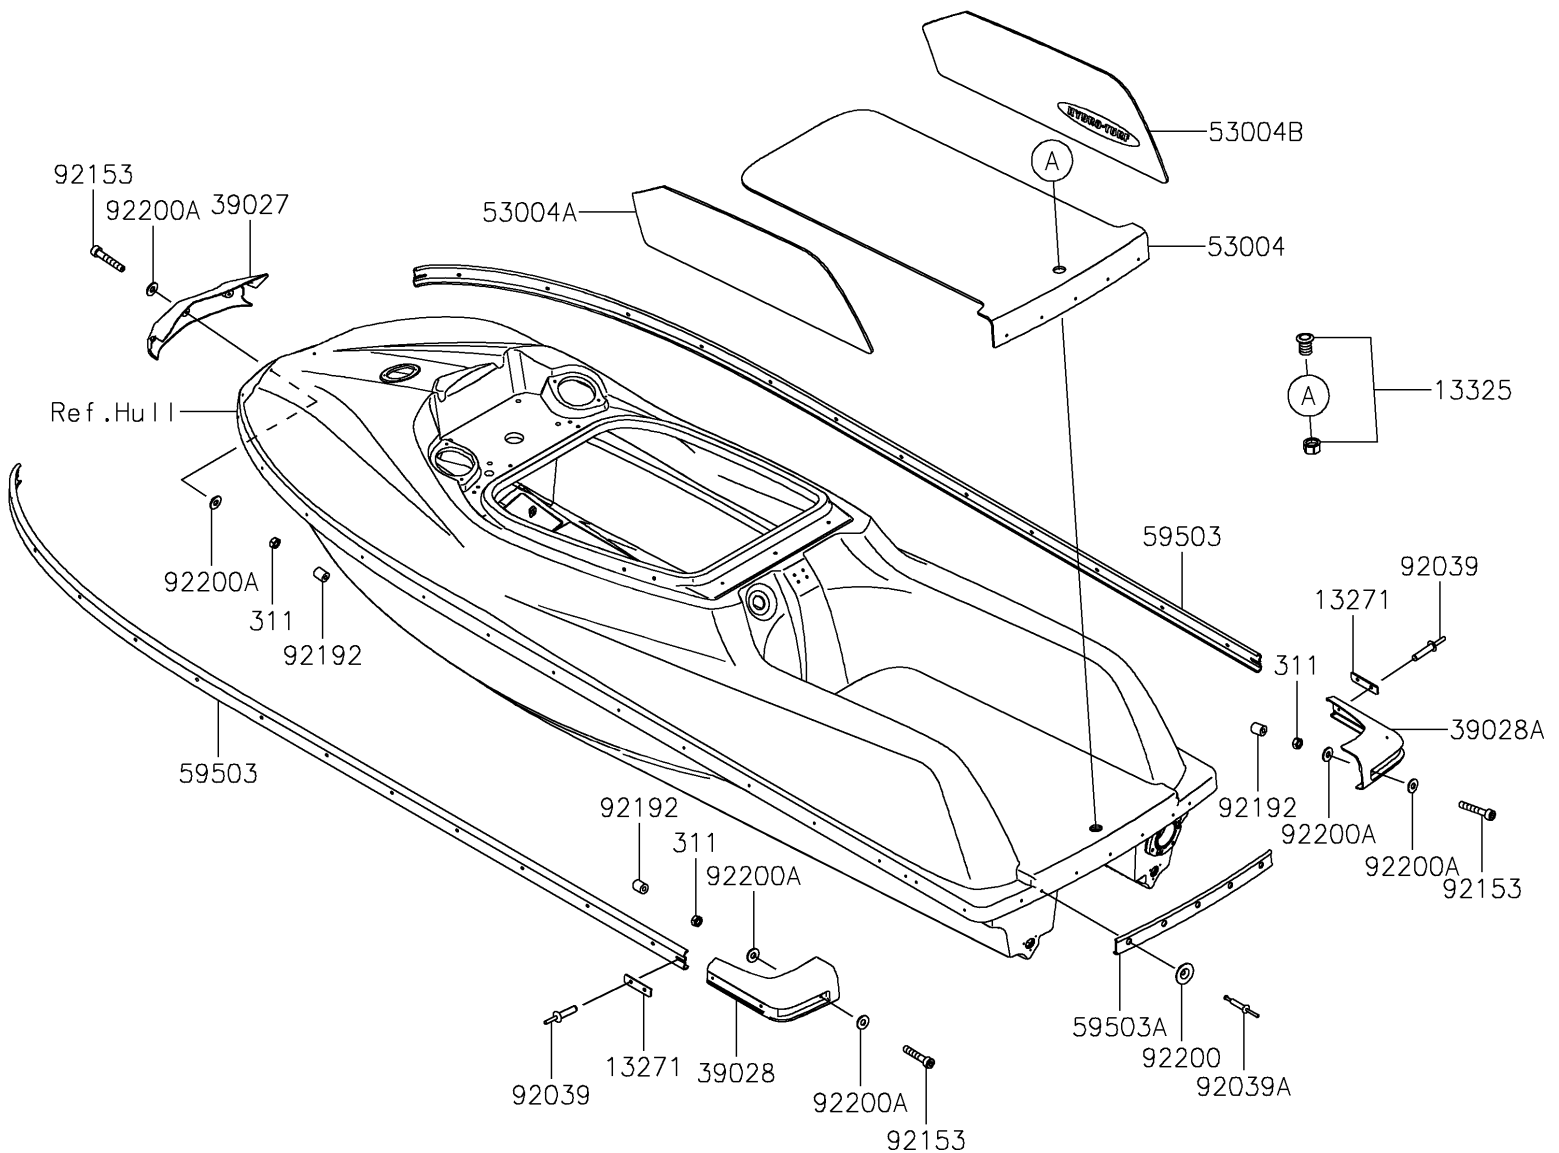

2018 JET SKI® SX-R™ PARTS DIAGRAM

Pads

F3147

2018 JET SKI® SX-R™ PARTS LIST

Pads

ITEM NAME	PART NUMBER	QUANTITY
PLATE (Ref # 13271)	13271-3884	1
BUSHING-ASSY,BLACK (Ref # 13325)	13325-3705	1
NUT-HEX,5MM (Ref # 311)	311R0500	1
BUMPER-FRONT,F.BLACK (Ref # 39027)	39027-0001-6Z	1
BUMPER-REAR,LH,F.BLACK (Ref # 39028)	39028-0001-6Z	1
BUMPER-REAR,RH,F.BLACK (Ref # 39028A)	39028-0002-6Z	1
MAT,CNT (Ref # 53004)	53004-0615	1
MAT,LH (Ref # 53004A)	53004-0617	1
MAT,RH (Ref # 53004B)	53004-0618	1
FENDER-BOAT,F.BLACK (Ref # 59503)	59503-0001-6Z	1
FENDER-BOAT,F.BLACK (Ref # 59503A)	59503-0002-6Z	1
RIVET (Ref # 92039)	92039-3778	1
RIVET (Ref # 92039A)	92039-3779	1
BOLT,SOCKET,5X30 (Ref # 92153)	92153-3742	1
TUBE,3.5X8.5X10 (Ref # 92192)	92192-1829	1
WASHER (Ref # 92200)	92200-3790	1
WASHER,5X12X1 (Ref # 92200A)	92200-3796	1