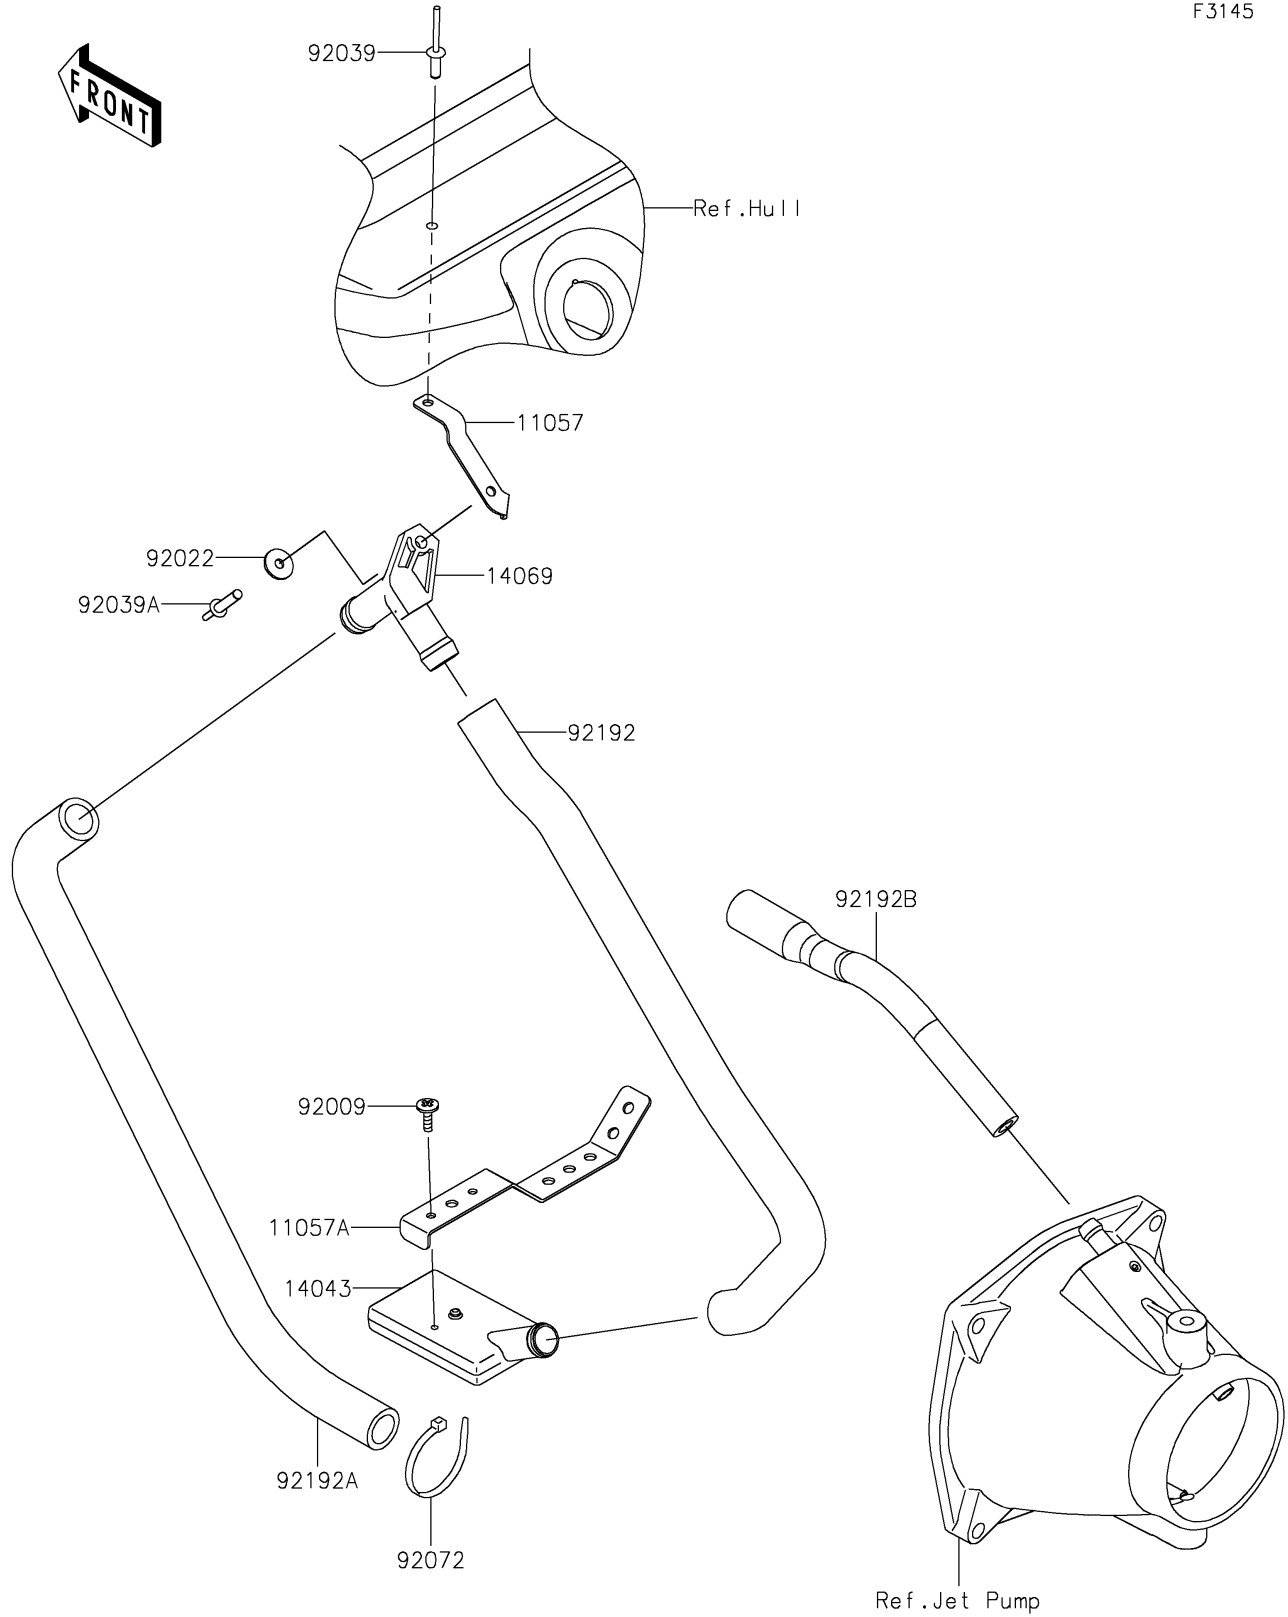

# 2017 JET SKI® SX-R™ PARTS DIAGRAM

## Bilge System

F3145

## 2017 JET SKI® SX-R™ PARTS LIST

### Bilge System

ITEM NAME	PART NUMBER	QUANTITY
BRACKET,BREATHER (Ref # 11057)	11057-0454	1
BRACKET,FILTER (Ref # 11057A)	11057-0657	1
FILTER (Ref # 14043)	14043-3711	1
BREATHER (Ref # 14069)	14069-3708	1
SCREW,TAPPING,4X14 (Ref # 92009)	92009-3762	1
WASHER,5X16X1.5 (Ref # 92022)	92022-3041	1
RIVET (Ref # 92039)	92039-3755	1
RIVET (Ref # 92039A)	92039-3775	1
BAND,L=188.85 (Ref # 92072)	92072-0105	1
TUBE,16X23X450 (Ref # 92192)	92192-1712	1
TUBE,16X23X378 (Ref # 92192A)	92192-1713	1
TUBE,HULL-NOZZLE (Ref # 92192B)	92192-3843	1