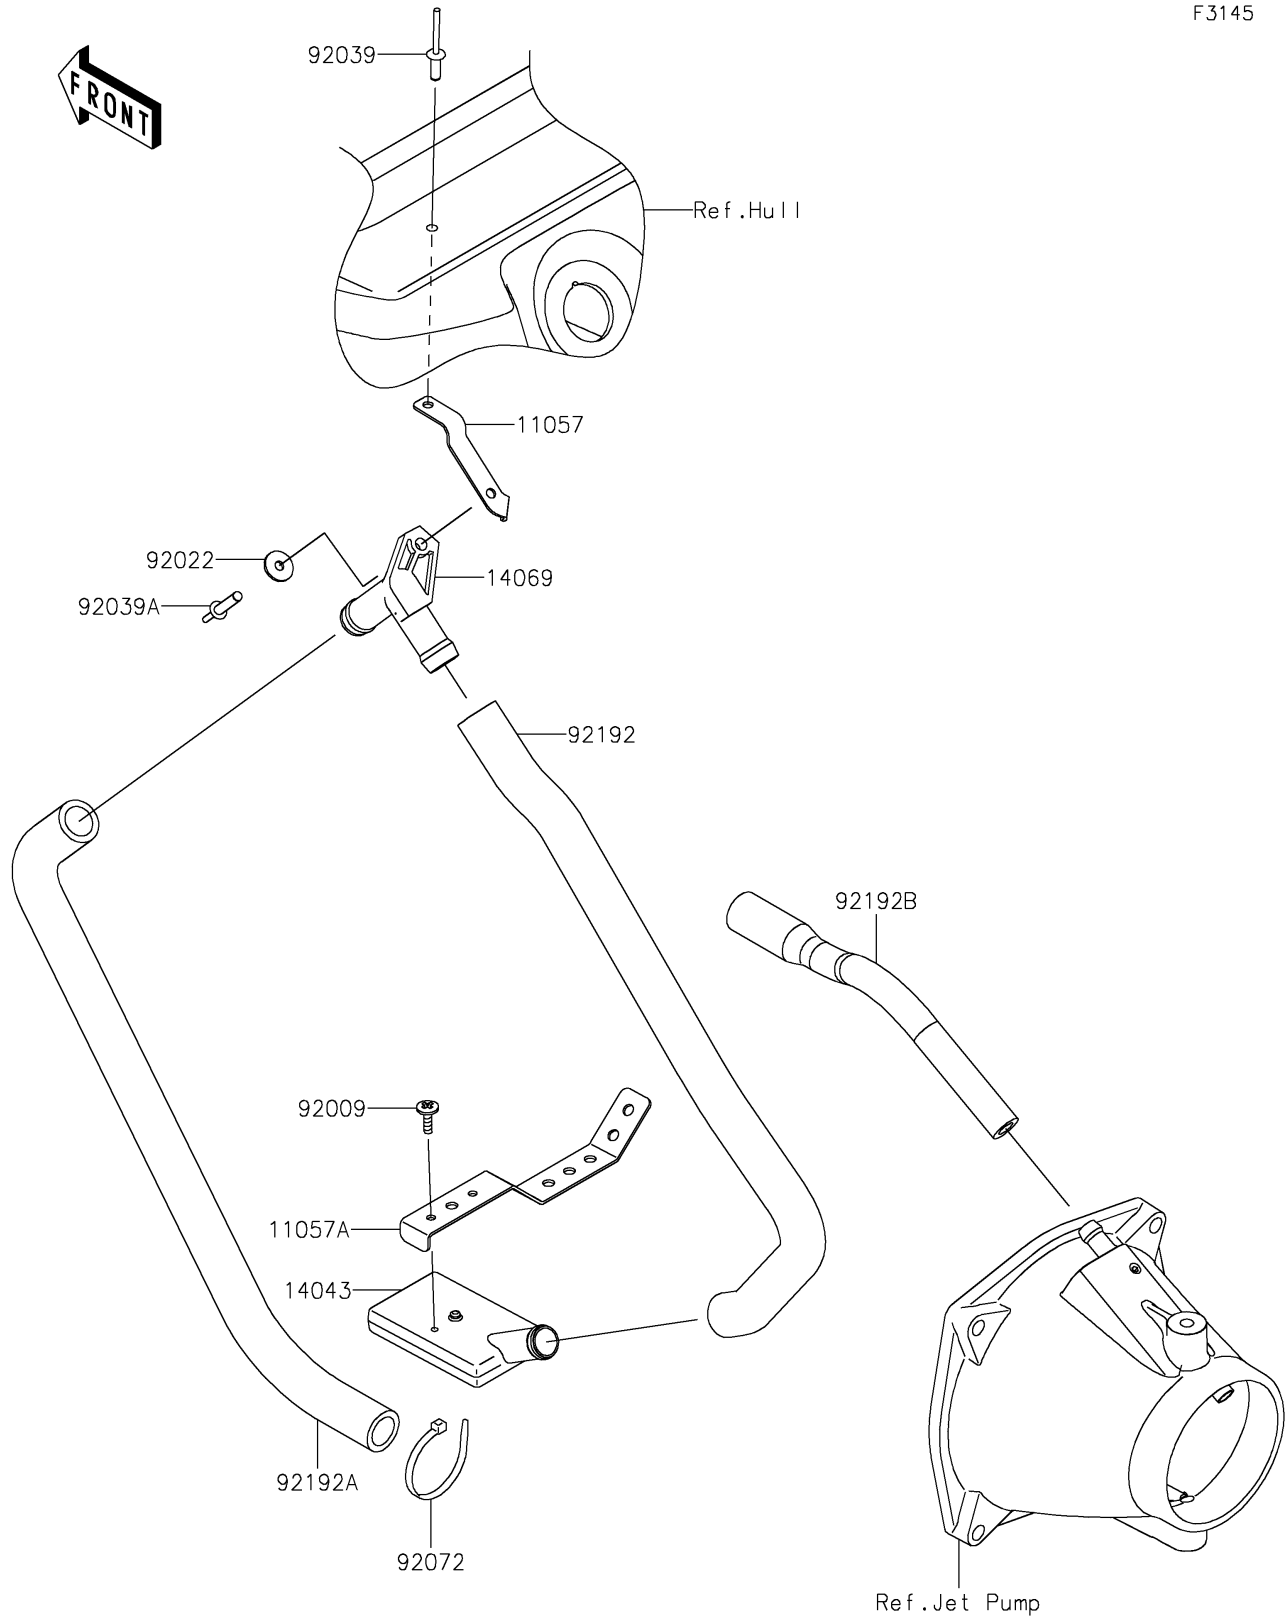

## 2017 JET SKI® SX-R™ PARTS DIAGRAM

Bilge System

F3145

## 2017 JET SKI® SX-R™ PARTS LIST

Bilge System

ITEM NAME	PART NUMBER	QUANTITY
BRACKET,BREATHER (Ref # 11057)	11057-0454	1
BRACKET,FILTER (Ref # 11057A)	11057-0657	1
FILTER (Ref # 14043)	14043-3711	1
BREATHER (Ref # 14069)	14069-3708	1
SCREW,TAPPING,4X14 (Ref # 92009)	92009-3762	1
WASHER,5X16X1.5 (Ref # 92022)	92022-3041	1
RIVET (Ref # 92039)	92039-3755	1
RIVET (Ref # 92039A)	92039-3775	1
BAND,L=188.85 (Ref # 92072)	92072-0105	1
TUBE,16X23X450 (Ref # 92192)	92192-1712	1
TUBE,16X23X378 (Ref # 92192A)	92192-1713	1
TUBE,HULL-NOZZLE (Ref # 92192B)	92192-3843	1