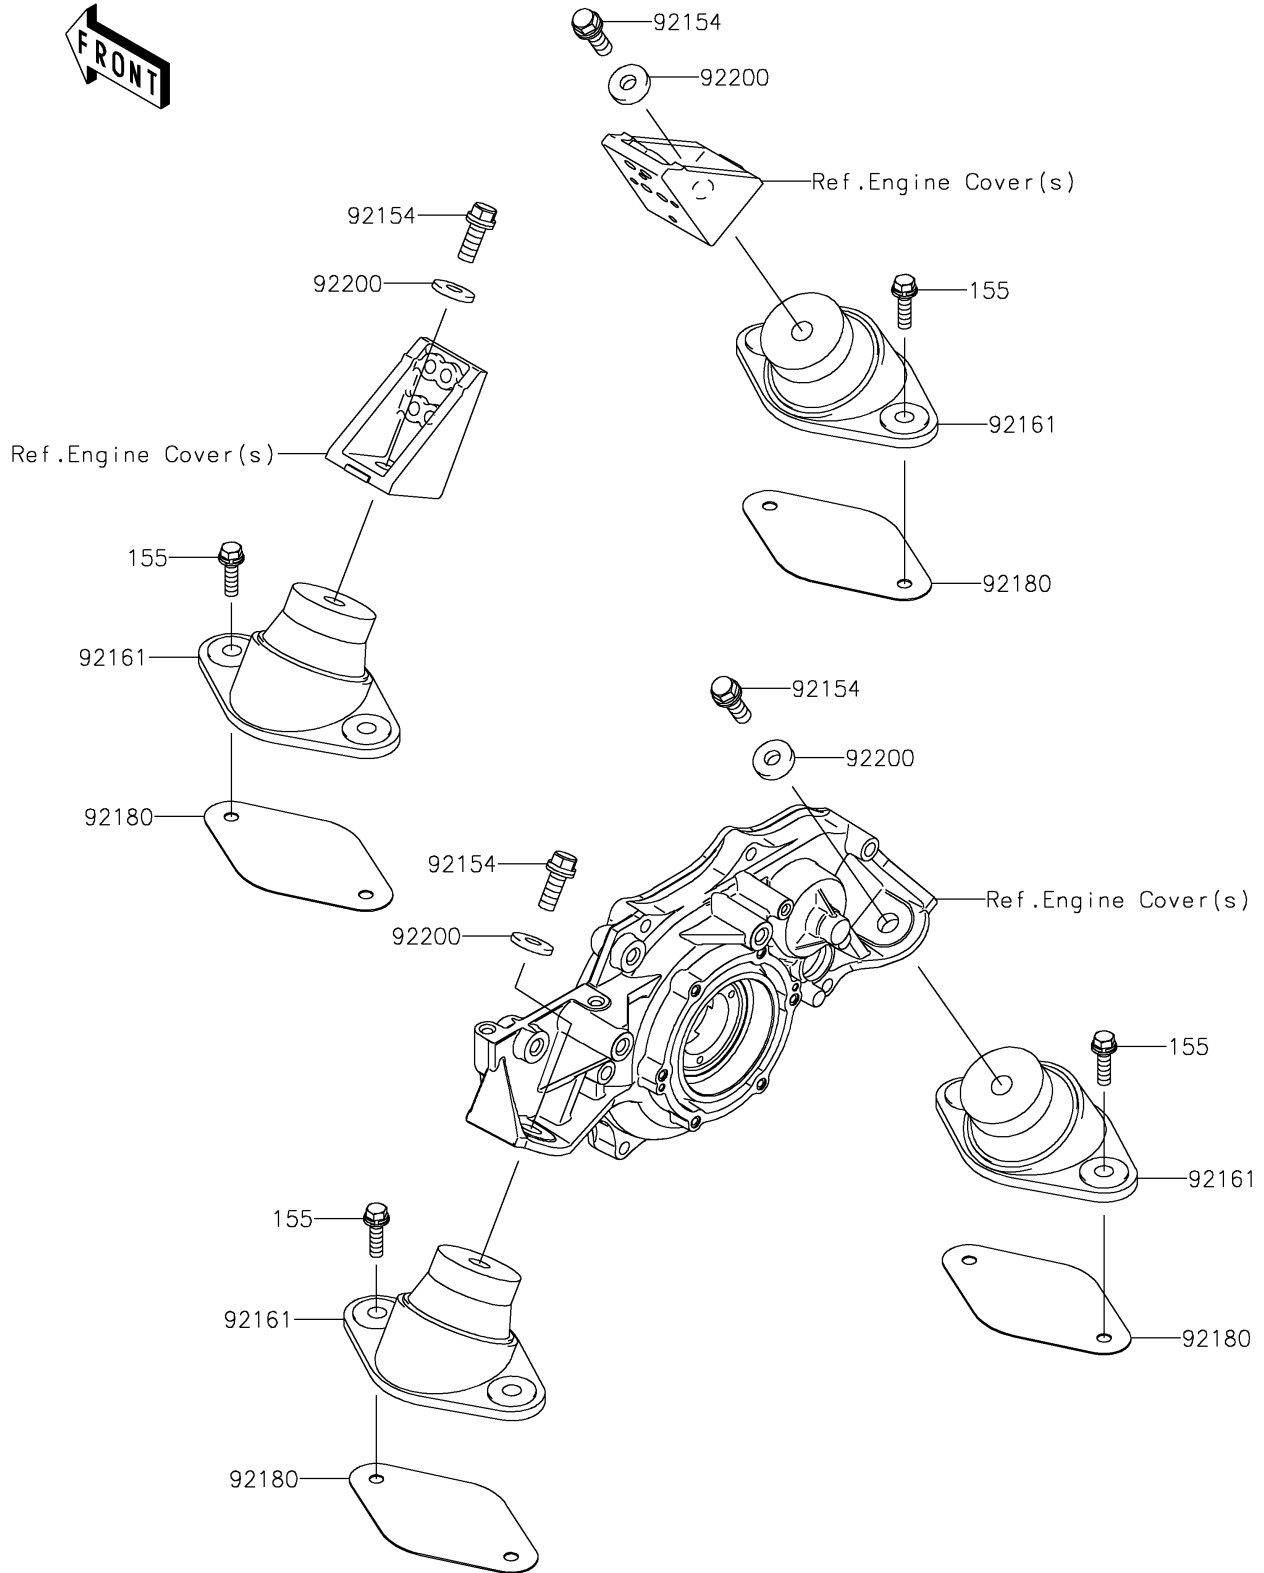

2018 JET SKI® SX-R™ PARTS DIAGRAM

Engine Mount

F3144

2018 JET SKI® SX-R™ PARTS LIST

Engine Mount

ITEM NAME	PART NUMBER	QUANTITY
BOLT-WSP-SMALL,8X30 (Ref # 155)	155R0830	1
BOLT,WSP,10X30 (Ref # 92154)	92154-3715	1
DAMPER,ENGINE MOUNT (Ref # 92161)	92161-3789	1
SHIM,T=1.0 (Ref # 92180)	92180-3716	1
WASHER,10.5X26X4 (Ref # 92200)	92200-3798	1