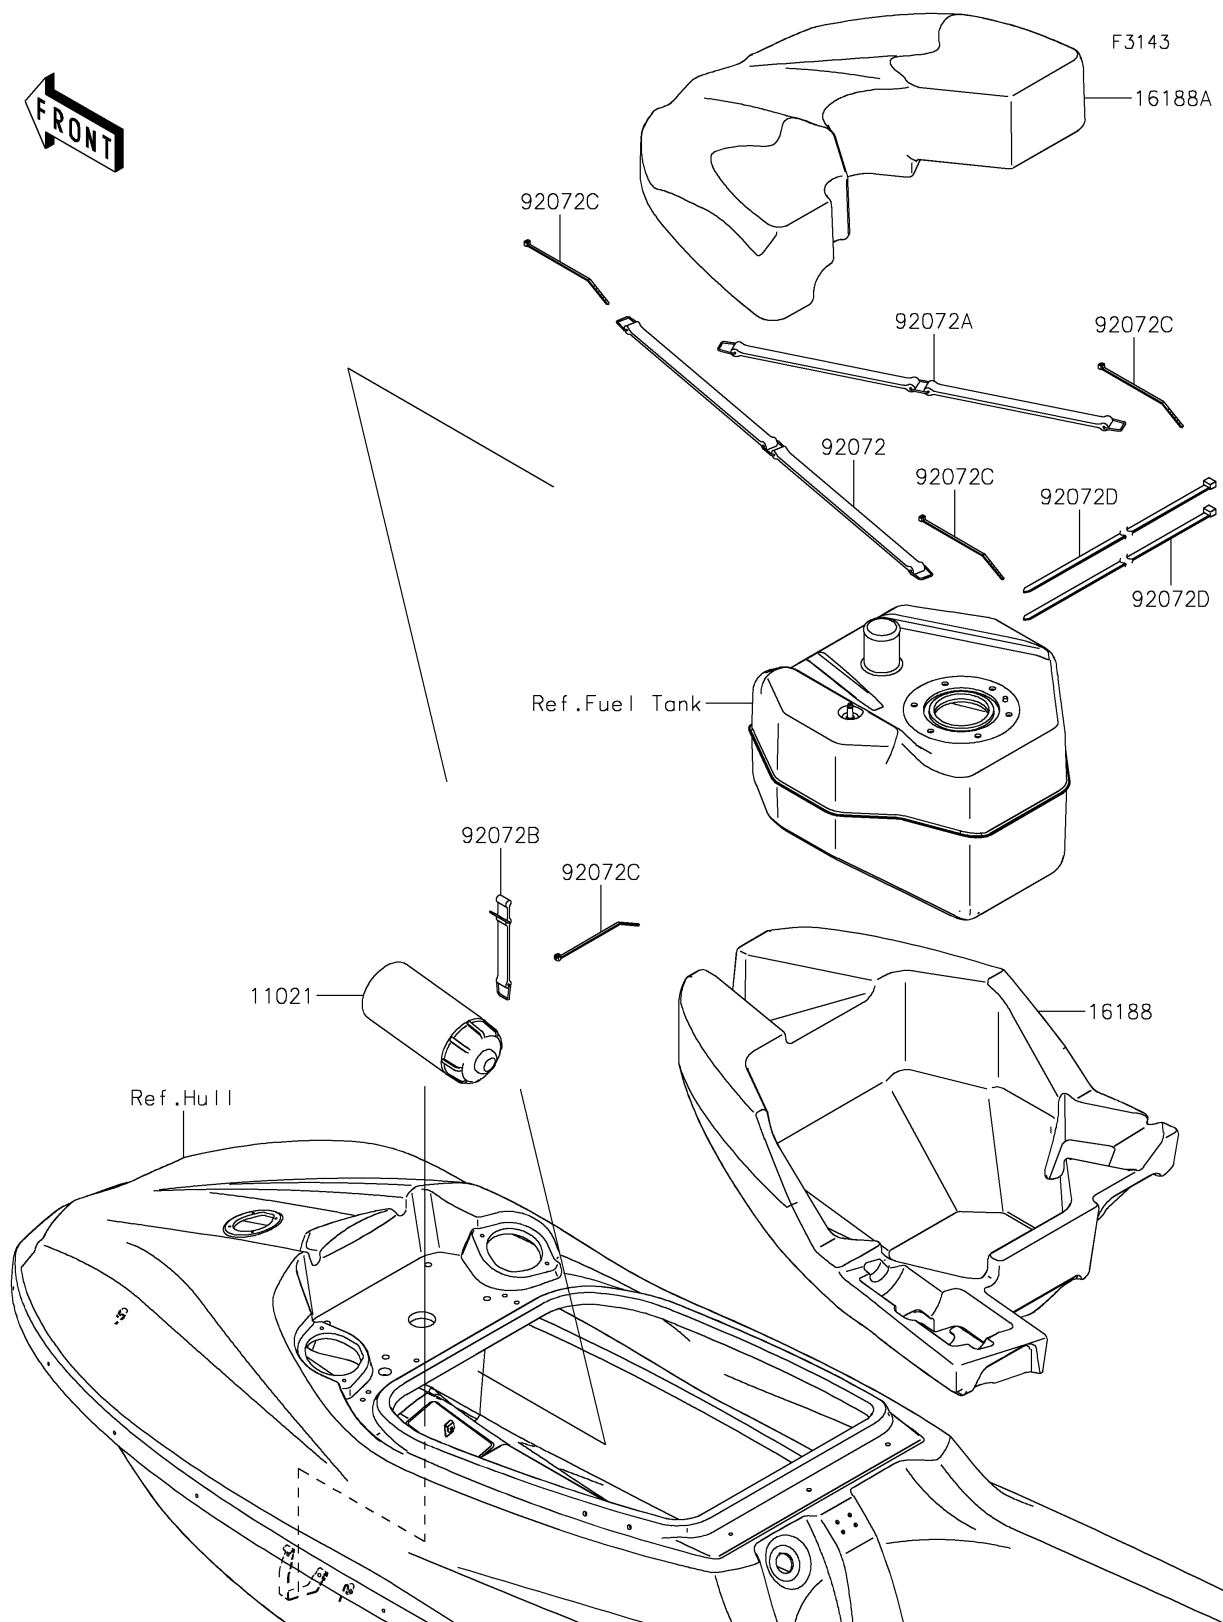

2018 JET SKI® SX-R™ PARTS DIAGRAM

Hull Fittings

2018 JET SKI® SX-R™ PARTS LIST

Hull Fittings

ITEM NAME	PART NUMBER	QUANTITY
CASE-ASSY,TOOL (Ref # 11021)	11021-3706	1
FLOAT,LWR (Ref # 16188)	16188-0050	1
FLOAT,UPP (Ref # 16188A)	16188-0051	1
BAND,L=745MM (Ref # 92072)	92072-0797	1
BAND,L=593MM (Ref # 92072A)	92072-0808	1
BAND,TOOL CASE (Ref # 92072B)	92072-3859	1
BAND,L=100.08 (Ref # 92072C)	92072-3882	1
BAND,L=608.22 (Ref # 92072D)	92072-3884	1