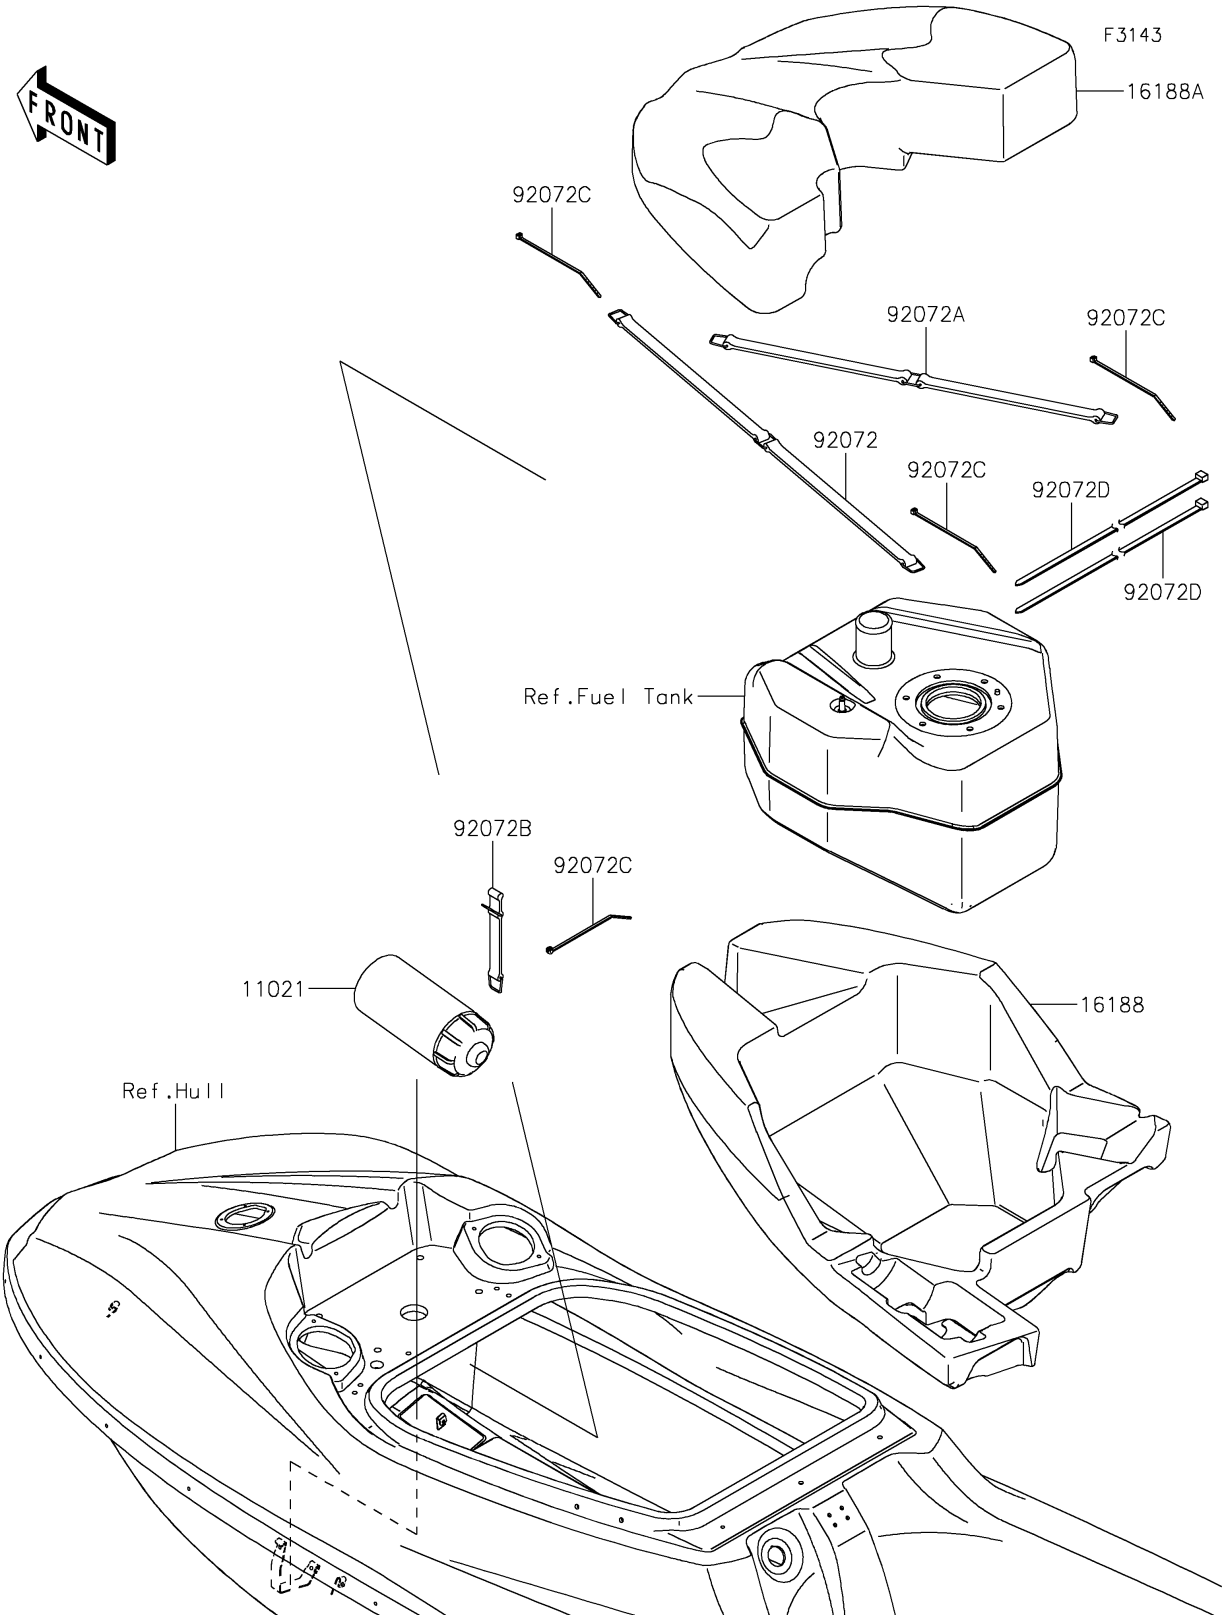

2017 JET SKI® SX-R™ PARTS DIAGRAM

Hull Fittings

2017 JET SKI® SX-R™ PARTS LIST

Hull Fittings

ITEM NAME	PART NUMBER	QUANTITY
CASE-ASSY,TOOL (Ref # 11021)	11021-3706	1
FLOAT,LWR (Ref # 16188)	16188-0050	1
FLOAT,UPP (Ref # 16188A)	16188-0051	1
BAND,L=745MM (Ref # 92072)	92072-0797	1
BAND,L=593MM (Ref # 92072A)	92072-0808	1
BAND,TOOL CASE (Ref # 92072B)	92072-3859	1
BAND,L=100.08 (Ref # 92072C)	92072-3882	1
BAND,L=608.22 (Ref # 92072D)	92072-3884	1