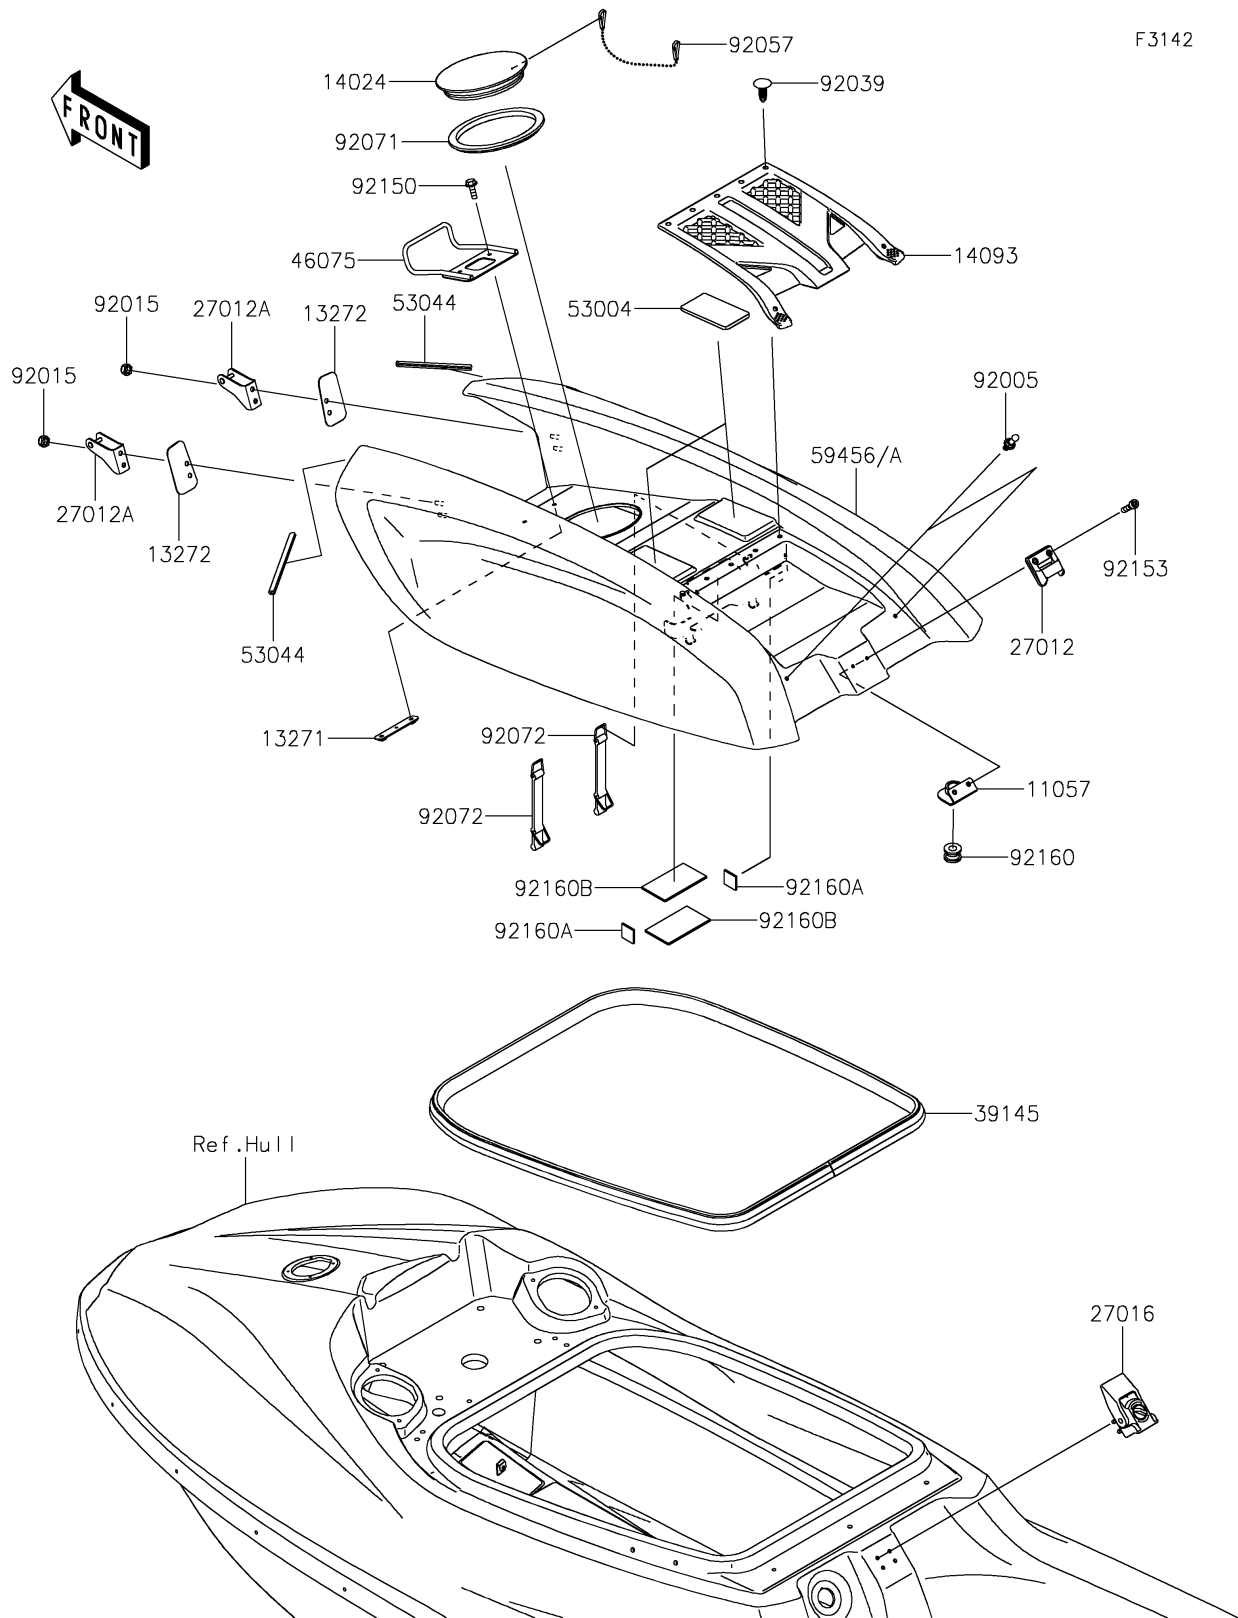

2018 JET SKI® SX-R™ PARTS DIAGRAM

Engine Hood

2018 JET SKI® SX-R™ PARTS LIST

Engine Hood

ITEM NAME	PART NUMBER	QUANTITY
BRACKET (Ref # 11057)	11057-0796	1
PLATE (Ref # 13271)	13271-3886	1
PLATE (Ref # 13272)	13272-2218	1
COVER (Ref # 14024)	14024-3748	1
COVER,STORAGE (Ref # 14093)	14093-0541	1
HOOK (Ref # 27012)	27012-3711	1
HOOK (Ref # 27012A)	27012-3842	1
LOCK-ASSY (Ref # 27016)	27016-3703	1
TRIM-SEAL (Ref # 39145)	39145-0050	1
GRIP (Ref # 46075)	46075-0613	1
MAT (Ref # 53004)	53004-0614	1
TRIM,L=120 (Ref # 53044)	53044-3767	1
HOOD-COMP-ENGINE,J.WHITE (Ref # 59456A)	59456-0001-8C	1
FITTING (Ref # 92005)	92005-0852	1
NUT,LOCK,6MM (Ref # 92015)	92015-3766	1
RIVET (Ref # 92039)	92039-3788	1
CHAIN,COVER,L=100 (Ref # 92057)	92057-3704	1
GROMMET (Ref # 92071)	92071-3742	1
BAND,TOOL CASE (Ref # 92072)	92072-3859	1
BOLT,5X16 (Ref # 92150)	92150-3778	1
BOLT,SOCKET,5X20 (Ref # 92153)	92153-3716	1
DAMPER,MUFFLER MOUNT (Ref # 92160)	92160-1116	1
DAMPER,25X25 (Ref # 92160A)	92160-3864	1
DAMPER (Ref # 92160B)	92160-3913	1