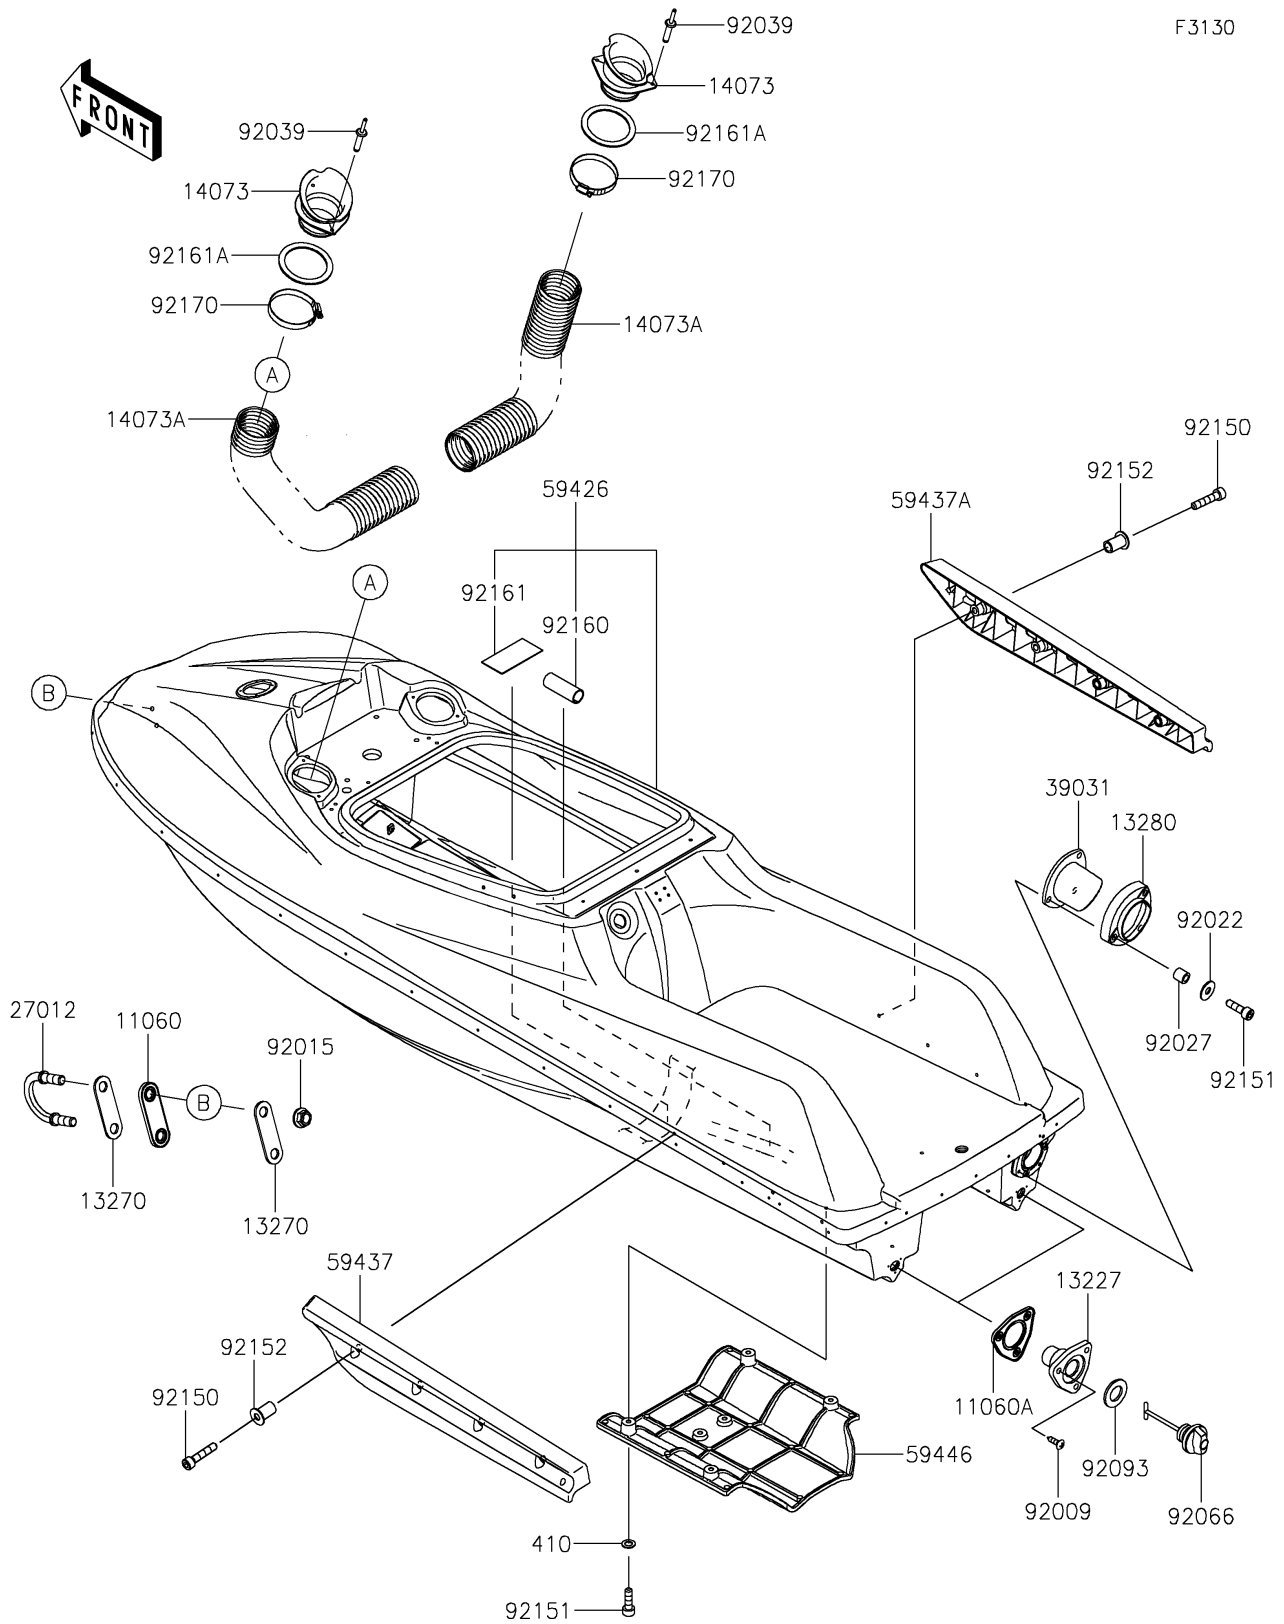

2018 JET SKI® SX-R™ PARTS DIAGRAM

Hull

2018 JET SKI® SX-R™ PARTS LIST

Hull

ITEM NAME	PART NUMBER	QUANTITY
GASKET,U HOOK,FR (Ref # 11060)	11060-3799	1
GASKET,DRAIN PLUG (Ref # 11060A)	11060-3801	1
HOUSING,DRAIN PLUG,F.BLACK (Ref # 13227)	13227-3721-6Z	1
PLATE (Ref # 13270)	13270-3896	1
HOLDER,TAIL PIPE CAP (Ref # 13280)	13280-3742	1
DUCT (Ref # 14073)	14073-0866	1
DUCT (Ref # 14073A)	14073-0868	1
HOOK (Ref # 27012)	27012-3797	1
CAP-END,TAIL PIPE (Ref # 39031)	39031-3709	1
WASHER-PLAIN-SMALL,6MM (Ref # 410)	410S0600	1
HULL-COMP,BLACK (Ref # 59426)	59426-0010-650	1
STABILIZER,LH,F.BLACK (Ref # 59437)	59437-3745-6Z	1
STABILIZER,RH,F.BLACK (Ref # 59437A)	59437-3746-6Z	1
COVER-JET PUMP (Ref # 59446)	59446-0002	1
SCREW,TAPPING,4X16 (Ref # 92009)	92009-3849	1
NUT,FLANGED,8MM (Ref # 92015)	92015-1933	1
WASHER (Ref # 92022)	92022-567	1
COLLAR,6.2X10X10 (Ref # 92027)	92027-3705	1
RIVET (Ref # 92039)	92039-3775	1
PLUG,RR,DRAIN,F.BLACK (Ref # 92066)	92066-3783-6Z	1
SEAL (Ref # 92093)	92093-3720	1
BOLT,SOCKET,6X30 (Ref # 92150)	92150-3822	1
BOLT,SOCKET,6X20 (Ref # 92151)	92151-3774	1
COLLAR (Ref # 92152)	92152-3715	1
DAMPER,22X26X72 (Ref # 92160)	92160-1008	1
DAMPER (Ref # 92161)	92161-3728	1
DAMPER (Ref # 92161A)	92161-3769	1
CLAMP (Ref # 92170)	92170-1679	1