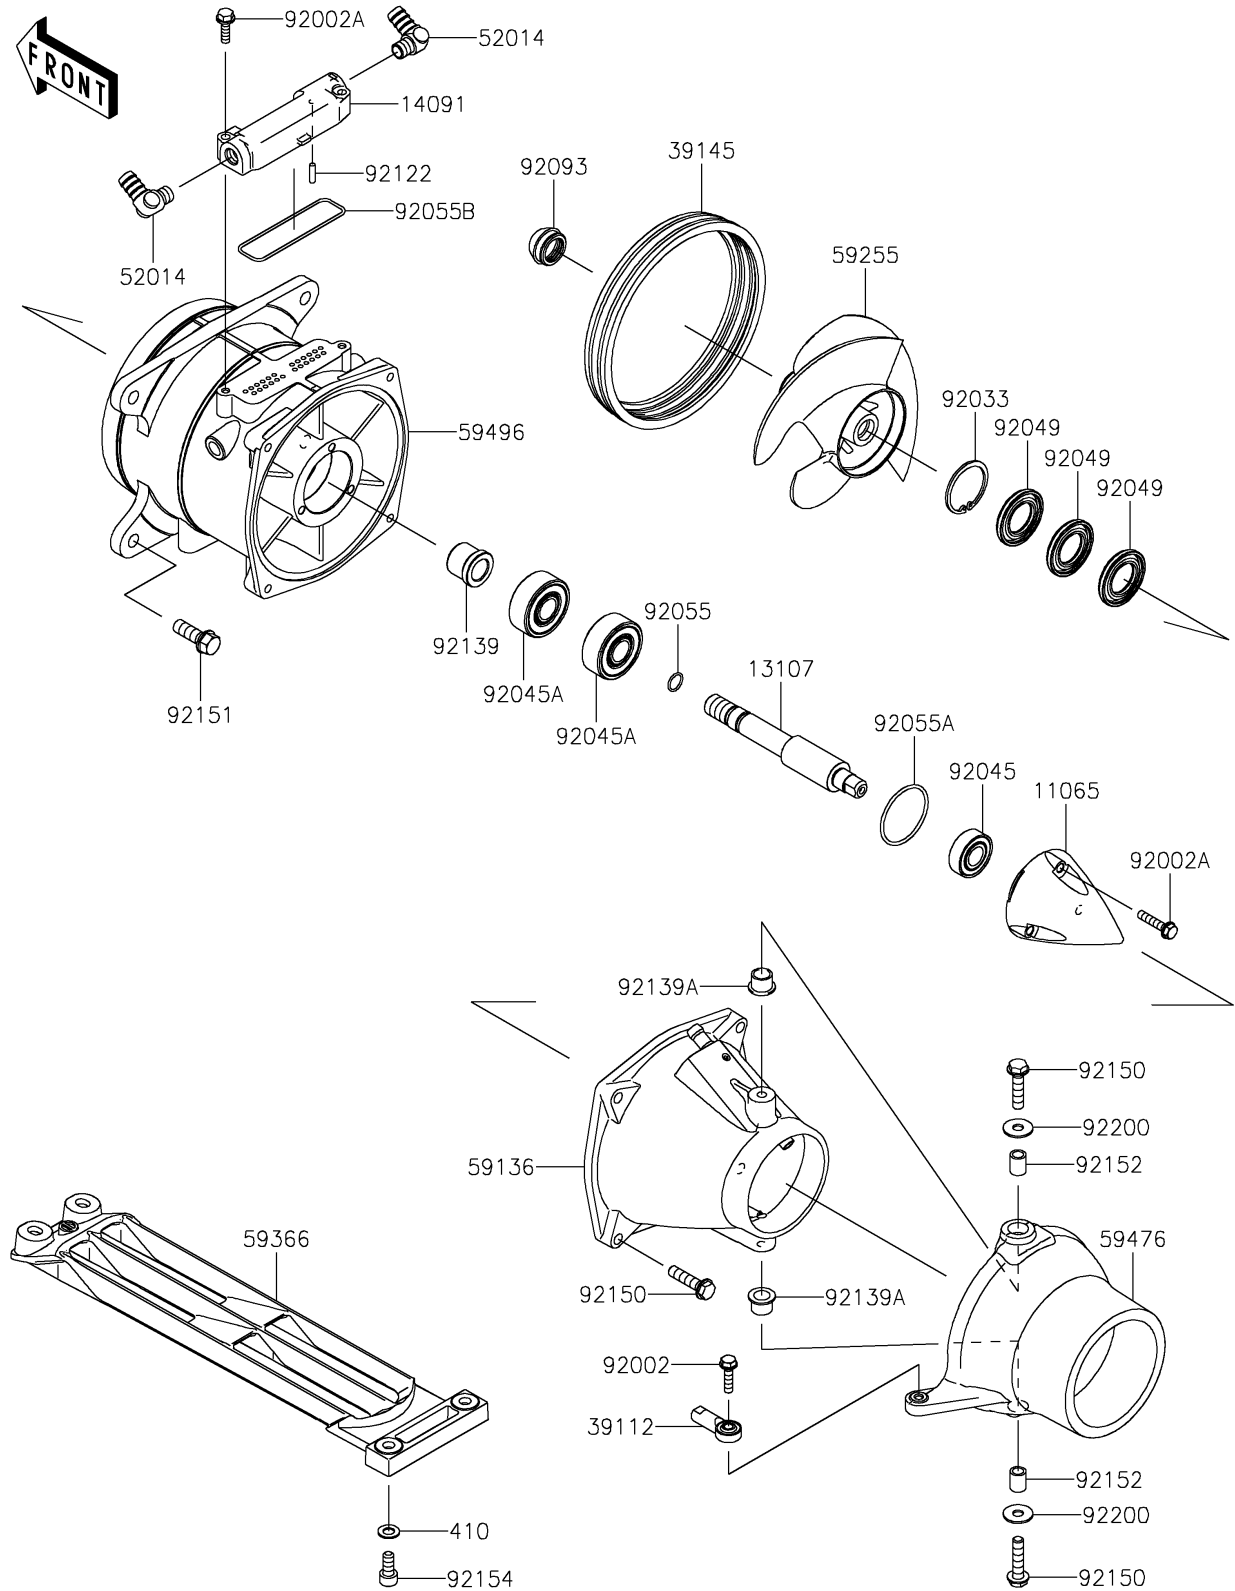

2018 JET SKI® SX-R™ PARTS DIAGRAM

Jet Pump

E3191

2018 JET SKI® SX-R™ PARTS LIST

Jet Pump

ITEM NAME	PART NUMBER	QUANTITY
CAP (Ref # 11065)	11065-0828	1
SHAFT (Ref # 13107)	13107-0765	1
COVER,VANE GUIDE (Ref # 14091)	14091-3817	1
RODEND-TIE (Ref # 39112)	39112-3707	1
TRIM-SEAL (Ref # 39145)	39145-3742	1
WASHER-PLAIN-SMALL,8MM (Ref # 410)	410S0800	1
ELBOW (Ref # 52014)	52014-3711	1
NOZZLE-PUMP (Ref # 59136)	59136-0002	1
IMPELLER-COMP (Ref # 59255)	59255-3729	1
GRATE (Ref # 59366)	59366-0001	1
NOZZLE-STRG (Ref # 59476)	59476-0001	1
VANE-GUIDE (Ref # 59496)	59496-0001	1
BOLT,6X25 (Ref # 92002)	92002-3714	1
BOLT,6X30 (Ref # 92002A)	92002-3726	1
RING-SNAP (Ref # 92033)	92033-3730	1
BEARING-BALL,62022RD (Ref # 92045)	92045-3721	1
BEARING-BALL,6303R-6 (Ref # 92045A)	92045-3740	1
SEAL-OIL (Ref # 92049)	92049-3739	1
RING-O,12X1.5 (Ref # 92055)	92055-025	1
RING-O (Ref # 92055A)	92055-3741	1
RING-O,66.5X2.0 (Ref # 92055B)	92055-3784	1
SEAL (Ref # 92093)	92093-3749	1
ROLLER (Ref # 92122)	92122-0044	1
BUSHING (Ref # 92139)	92139-0718	1
BUSHING (Ref # 92139A)	92139-3720	1
BOLT,8X35 (Ref # 92150)	92150-3792	1
BOLT,10X30 (Ref # 92151)	92151-3706	1
COLLAR,8.2X11.8X15 (Ref # 92152)	92152-3703	1
BOLT,SOCKET,8X18 (Ref # 92154)	92154-3711	1

2018 JET SKI® SX-R™ PARTS LIST

Jet Pump

ITEM NAME	PART NUMBER	QUANTITY
WASHER,8.0X22.0X1.5 (Ref # 92200)	92200-0174	1