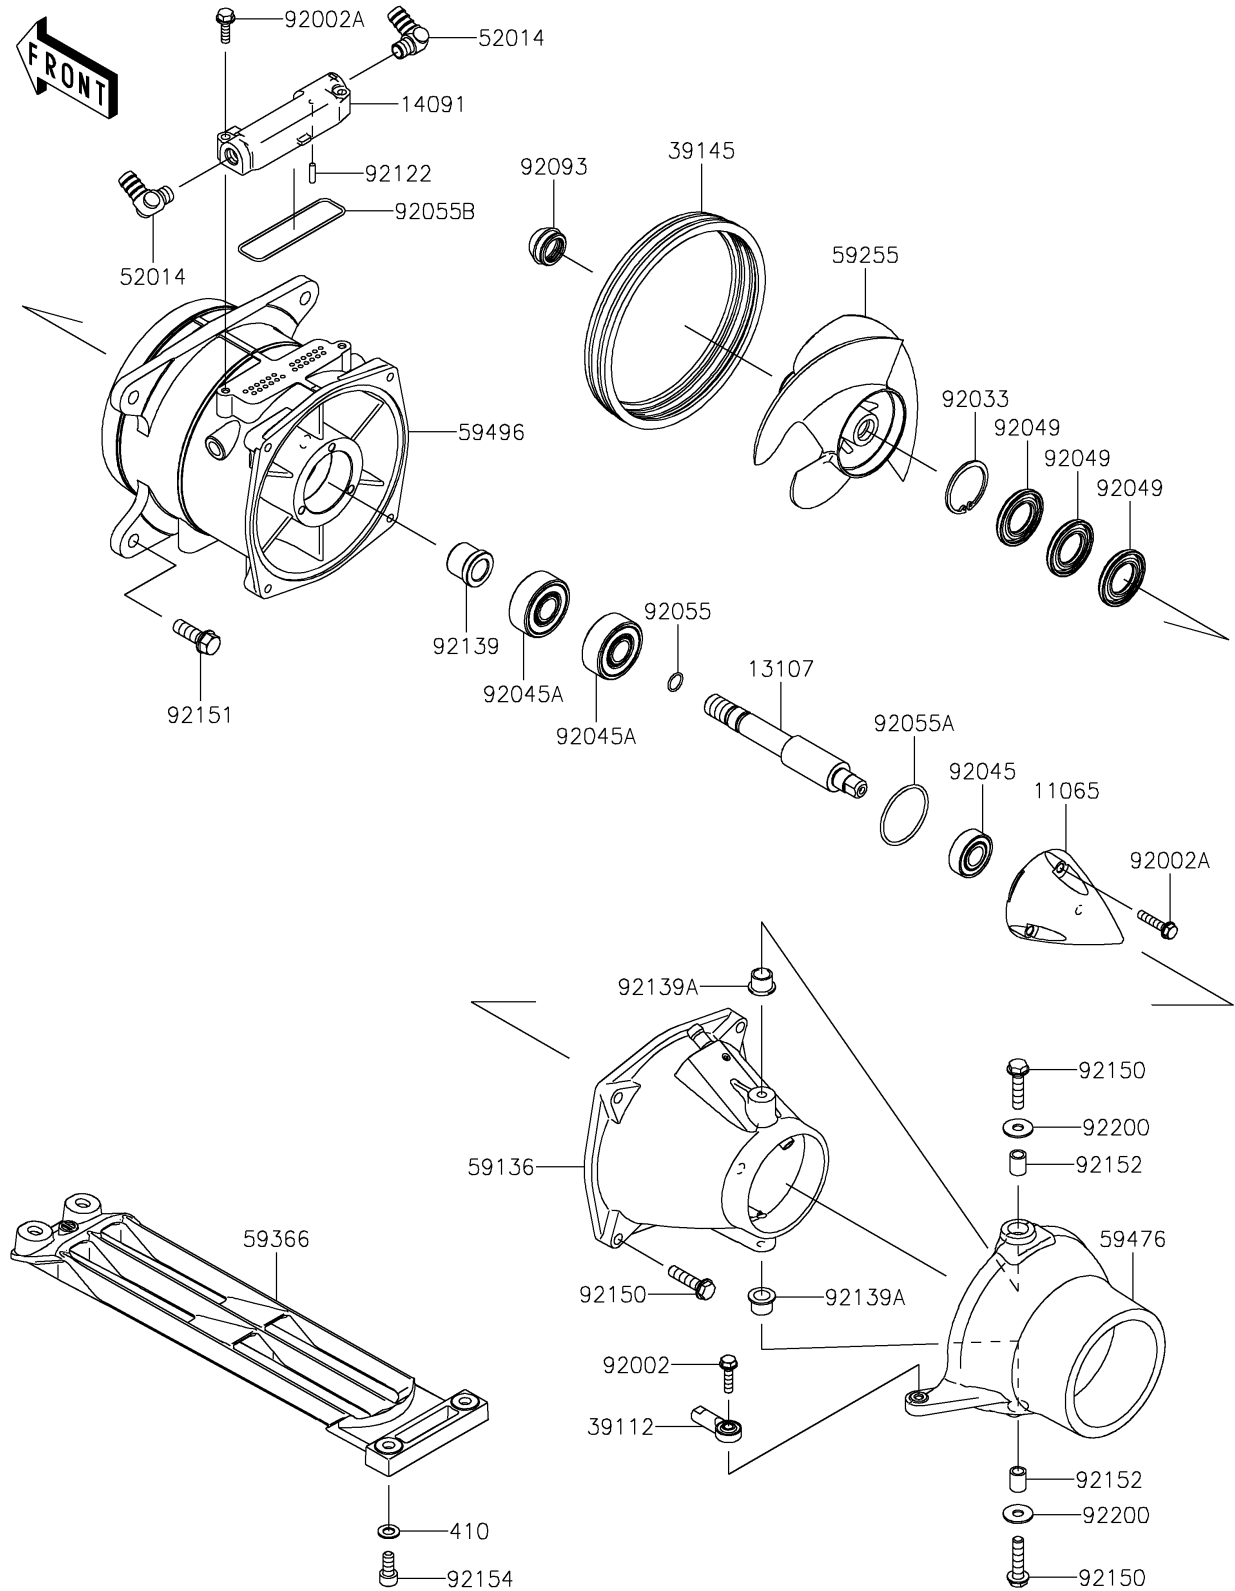

2017 JET SKI® SX-R™ PARTS DIAGRAM

Jet Pump

E3191

2017 JET SKI® SX-R™ PARTS LIST

Jet Pump

ITEM NAME	PART NUMBER	QUANTITY
CAP (Ref # 11065)	11065-0828	1
SHAFT (Ref # 13107)	13107-0765	1
COVER,VANE GUIDE (Ref # 14091)	14091-3817	1
RODEND-TIE (Ref # 39112)	39112-3707	1
TRIM-SEAL (Ref # 39145)	39145-3742	1
WASHER-PLAIN-SMALL,8MM (Ref # 410)	410S0800	1
ELBOW (Ref # 52014)	52014-3711	1
NOZZLE-PUMP (Ref # 59136)	59136-0002	1
IMPELLER-COMP (Ref # 59255)	59255-3729	1
GRATE (Ref # 59366)	59366-0001	1
NOZZLE-STRG (Ref # 59476)	59476-0001	1
VANE-GUIDE (Ref # 59496)	59496-0001	1
BOLT,6X25 (Ref # 92002)	92002-3714	1
BOLT,6X30 (Ref # 92002A)	92002-3726	1
RING-SNAP (Ref # 92033)	92033-3730	1
BEARING-BALL,62022RD (Ref # 92045)	92045-3721	1
BEARING-BALL,6303R-6 (Ref # 92045A)	92045-3740	1
SEAL-OIL (Ref # 92049)	92049-3739	1
RING-O,12X1.5 (Ref # 92055)	92055-025	1
RING-O (Ref # 92055A)	92055-3741	1
RING-O,66.5X2.0 (Ref # 92055B)	92055-3784	1
SEAL (Ref # 92093)	92093-3749	1
ROLLER (Ref # 92122)	92122-0044	1
BUSHING (Ref # 92139)	92139-0718	1
BUSHING (Ref # 92139A)	92139-3720	1
BOLT,8X35 (Ref # 92150)	92150-3792	1
BOLT,10X30 (Ref # 92151)	92151-3706	1
COLLAR,8.2X11.8X15 (Ref # 92152)	92152-3703	1
BOLT,SOCKET,8X18 (Ref # 92154)	92154-3711	1

2017 JET SKI® SX-R™ PARTS LIST

Jet Pump

ITEM NAME	PART NUMBER	QUANTITY
WASHER,8.0X22.0X1.5 (Ref # 92200)	92200-0174	1