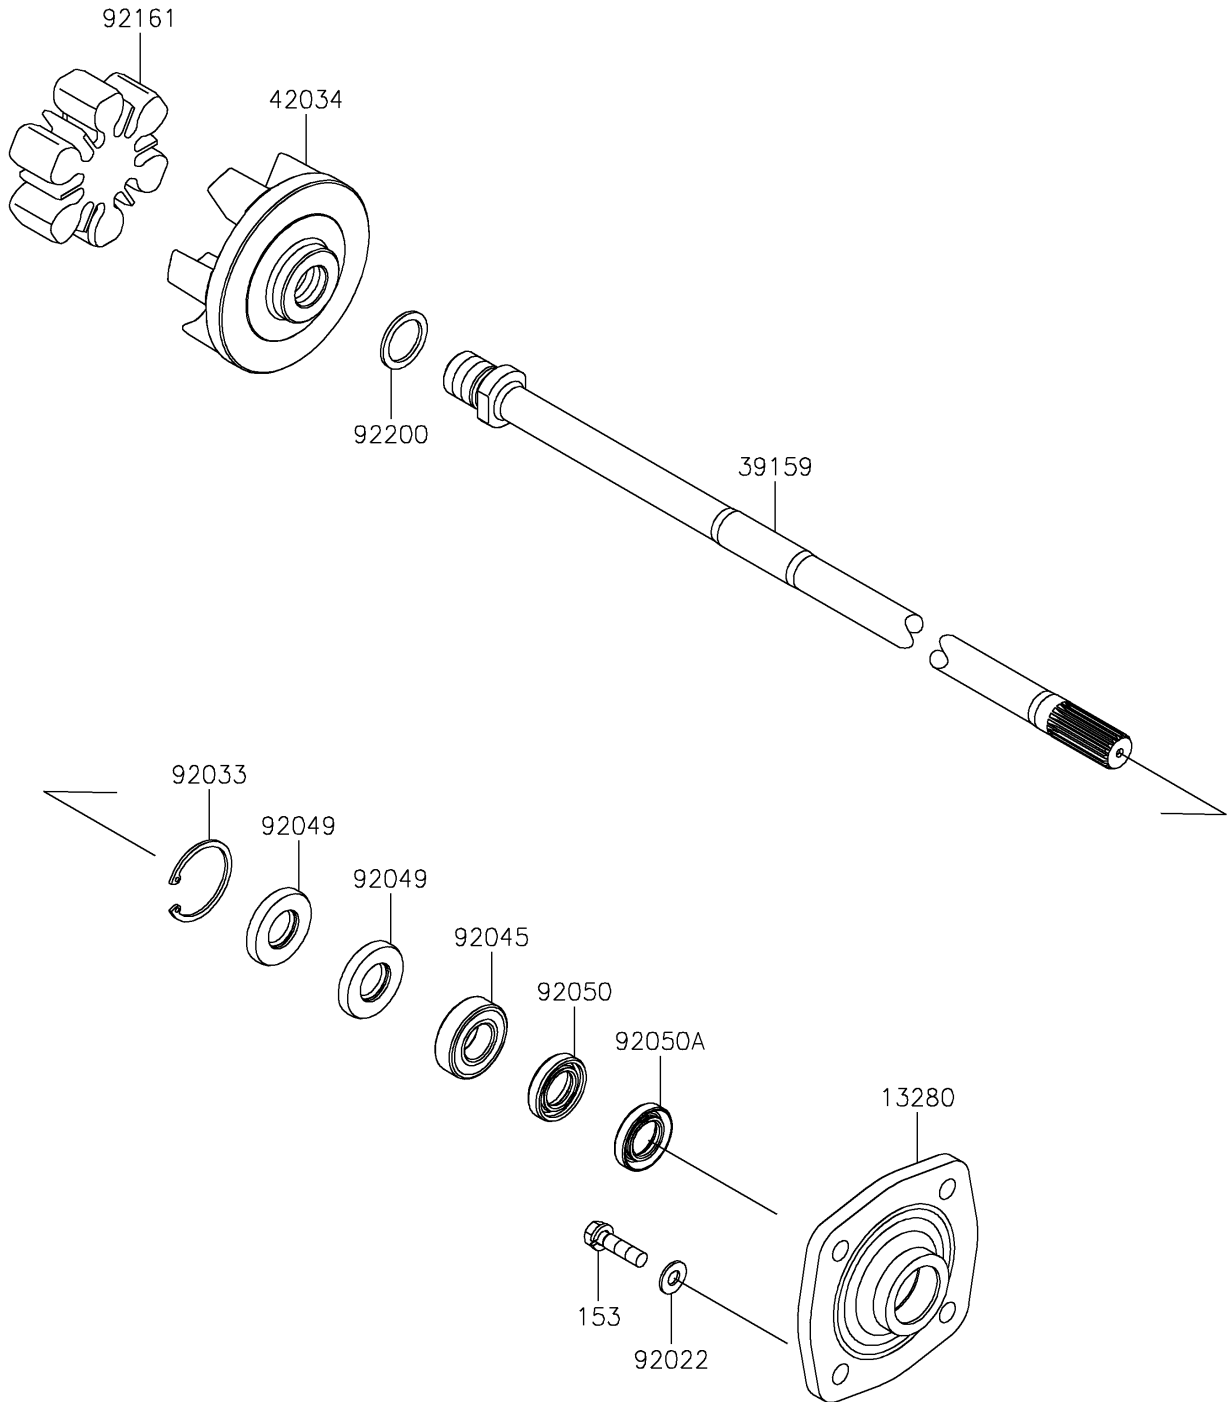

## 2018 JET SKI® SX-R™ PARTS DIAGRAM

Drive Shaft

E3134

## 2018 JET SKI® SX-R™ PARTS LIST

### Drive Shaft

ITEM NAME	PART NUMBER	QUANTITY
HOLDER (Ref # 13280)	13280-3756	1
BOLT-WS-SMALL,8X30 (Ref # 153)	153R0830	1
SHAFT-DRIVE (Ref # 39159)	39159-0047	1
COUPLING (Ref # 42034)	42034-3711	1
WASHER,8.2X18X1.5 (Ref # 92022)	92022-1964	1
RING-SNAP,42MM (Ref # 92033)	92033-3713	1
BEARING-BALL,60042RD (Ref # 92045)	92045-3705	1
SEAL-OIL,S620426 (Ref # 92049)	92049-3707	1
SEAL-OIL,SCY20368 (Ref # 92050)	92050-502	1
SEAL-OIL,SC20367 (Ref # 92050A)	92050-503	1
DAMPER (Ref # 92161)	92161-3711	1
WASHER,24X32X2.0 (Ref # 92200)	92200-3739	1