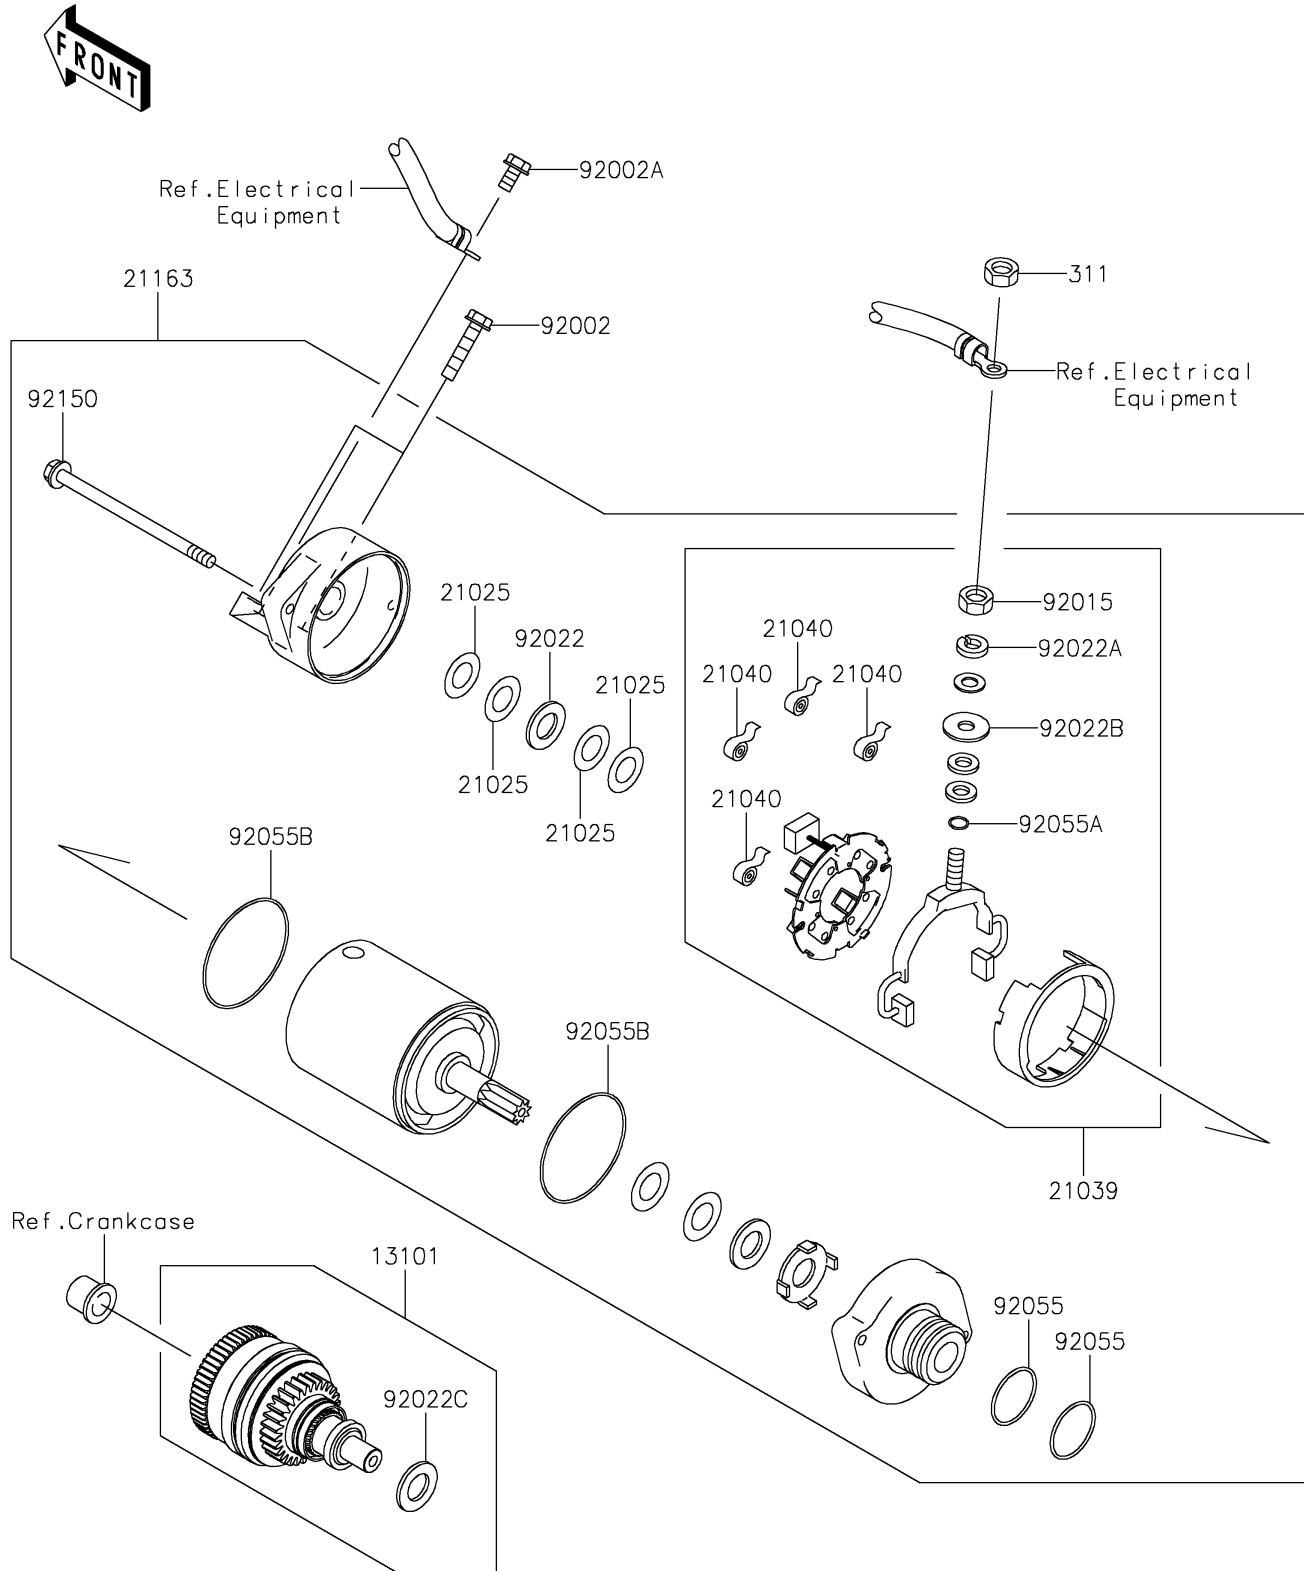

2018 JET SKI® SX-R™ PARTS DIAGRAM

Starter Motor

E1840

2018 JET SKI® SX-R™ PARTS LIST

Starter Motor

ITEM NAME	PART NUMBER	QUANTITY
GEAR-ASSY (Ref # 13101)	13101-3710	1
WASHER,9.1X18X0.2 (Ref # 21025)	21025-011	1
BRUSH,CARBON (Ref # 21039)	21039-3703	1
SPRING-BRUSH (Ref # 21040)	21040-1055	1
STARTER-ELECTRIC (Ref # 21163)	21163-3721	1
NUT-HEX,6MM (Ref # 311)	311R0600	1
BOLT,6X25 (Ref # 92002)	92002-3714	1
BOLT,6X12 (Ref # 92002A)	92002-3763	1
NUT,6MM (Ref # 92015)	92015-3710	1
WASHER,9.1X18X0.8 (Ref # 92022)	92022-1132	1
WASHER,6MM (Ref # 92022A)	92022-3711	1
WASHER,6MM (Ref # 92022B)	92022-3713	1
WASHER,12X24X1.0 (Ref # 92022C)	92022-3731	1
RING-O (Ref # 92055)	92055-1276	1
RING-O,4.5X2.0 (Ref # 92055A)	92055-1370	1
RING-O,STARTER MOTOR (Ref # 92055B)	92055-1381	1
BOLT (Ref # 92150)	92150-3772	1