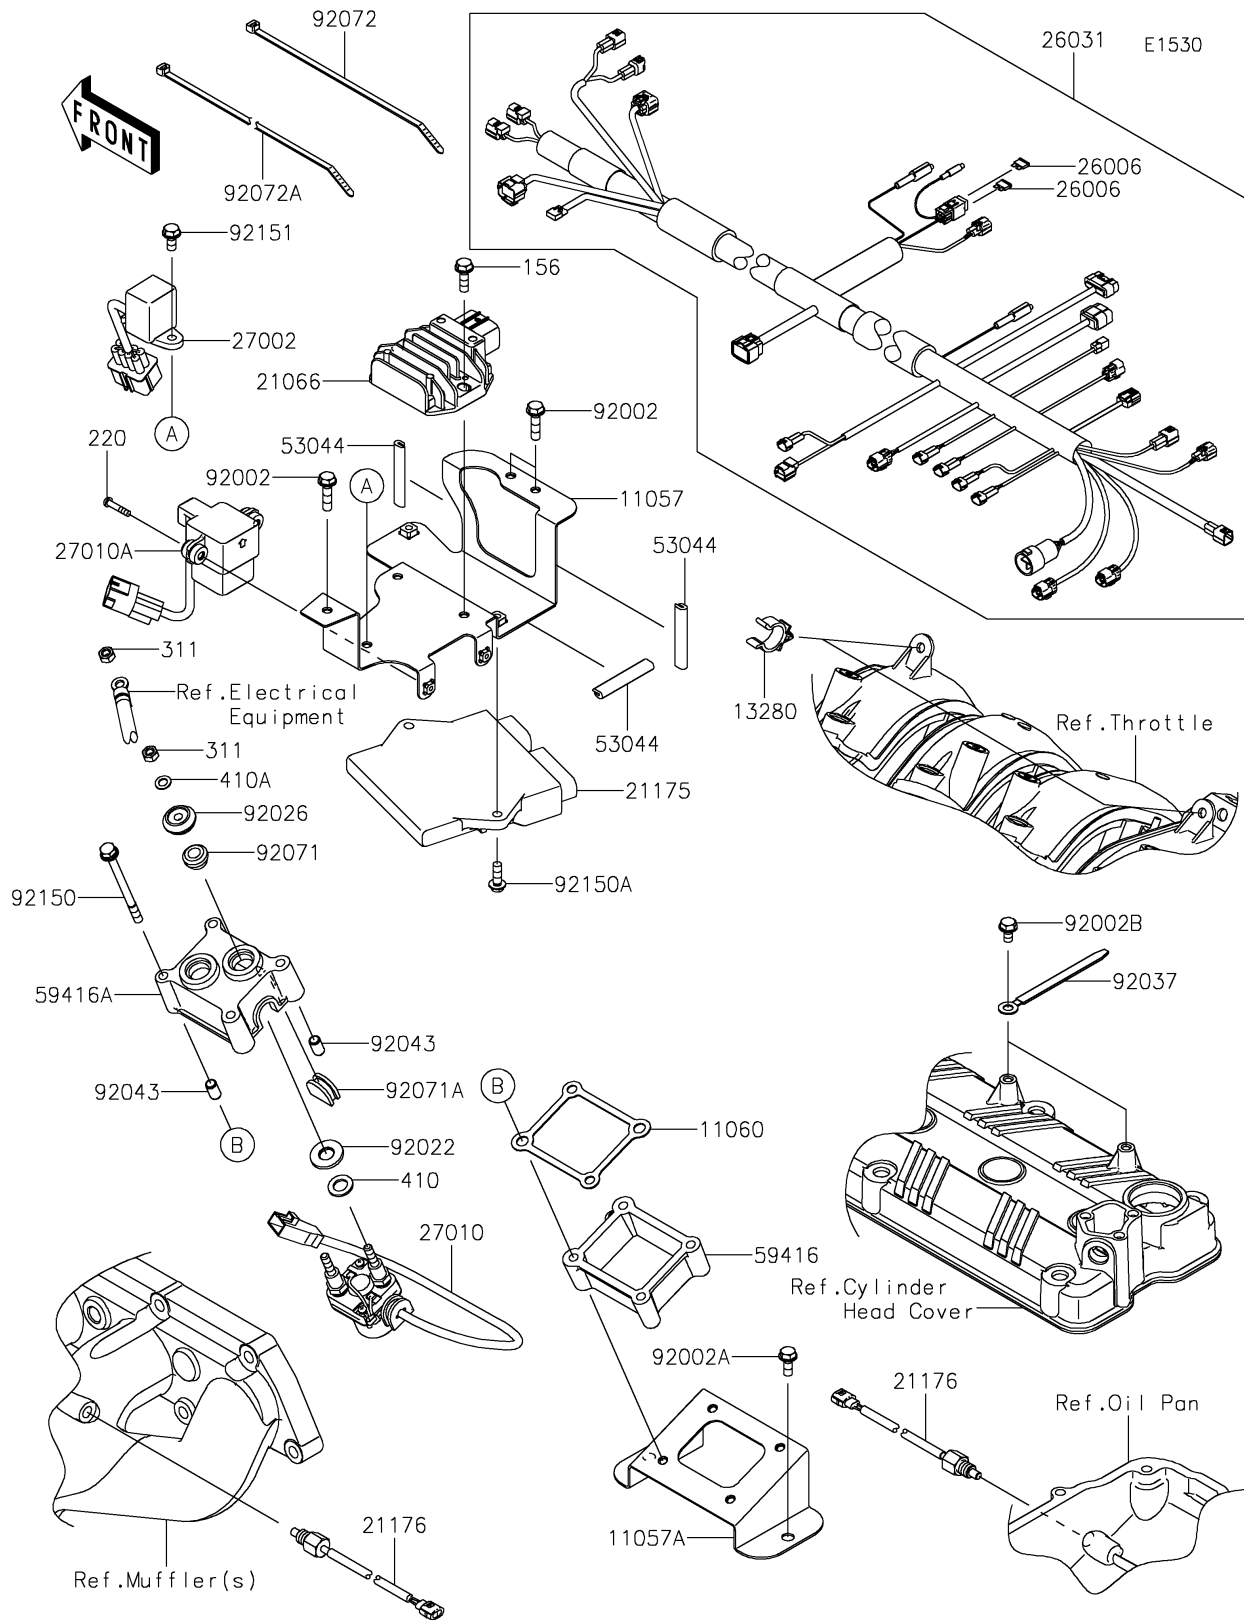

## 2018 JET SKI® SX-R™ PARTS DIAGRAM

Fuel Injection

## 2018 JET SKI® SX-R™ PARTS LIST

Fuel Injection

ITEM NAME	PART NUMBER	QUANTITY
BRACKET (Ref # 11057)	11057-0451	1
BRACKET,ELECTRIC CASE (Ref # 11057A)	11057-0452	1
GASKET (Ref # 11060)	11060-3709	1
HOLDER,HARNESS (Ref # 13280)	13280-3760	1
BOLT-WP,6X20 (Ref # 156)	156R0620	1
REGULATOR-VOLTAGE (Ref # 21066)	21066-0755	1
CONTROL UNIT-ELECTRONIC (Ref # 21175)	21175-1223	1
SENSOR,TEMP (Ref # 21176)	21176-0741	1
SCREW-PAN-CROS,4X20 (Ref # 220)	220R0420	1
FUSE,MINI BLADE,20A,YELLOW (Ref # 26006)	26006-3704	1
HARNESS,MAIN (Ref # 26031)	26031-2572	1
RELAY-ASSY (Ref # 27002)	27002-3703	1
SWITCH,MAGNETIC (Ref # 27010)	27010-0860	1
SWITCH,VDS (Ref # 27010A)	27010-3785	1
NUT-HEX,6MM (Ref # 311)	311R0600	1
WASHER-PLAIN-SMALL,10MM (Ref # 410)	410AA1000	1
WASHER-PLAIN-SMALL,6MM (Ref # 410A)	410S0600	1
TRIM (Ref # 53044)	53044-0621	1
CASE-ELECTRIC (Ref # 59416)	59416-3765	1
CASE-ELECTRIC (Ref # 59416A)	59416-3766	1
BOLT,6X25 (Ref # 92002)	92002-3714	1
BOLT,6X16 (Ref # 92002A)	92002-3728	1
BOLT,6X12 (Ref # 92002B)	92002-3763	1
WASHER (Ref # 92022)	92022-3035	1
SPACER (Ref # 92026)	92026-3703	1
CLAMP,L=100 (Ref # 92037)	92037-3736	1
PIN (Ref # 92043)	92043-3715	1
GROMMET (Ref # 92071)	92071-3004	1
GROMMET (Ref # 92071A)	92071-3837	1

## 2018 JET SKI® SX-R™ PARTS LIST

Fuel Injection

ITEM NAME	PART NUMBER	QUANTITY
BAND,L=188.85 (Ref # 92072)	92072-0105	1
BAND,L=372.24 (Ref # 92072A)	92072-3883	1
BOLT,6X80 (Ref # 92150)	92150-3711	1
BOLT,6X18 (Ref # 92150A)	92150-3729	1
BOLT,6X14 (Ref # 92151)	92151-3788	1