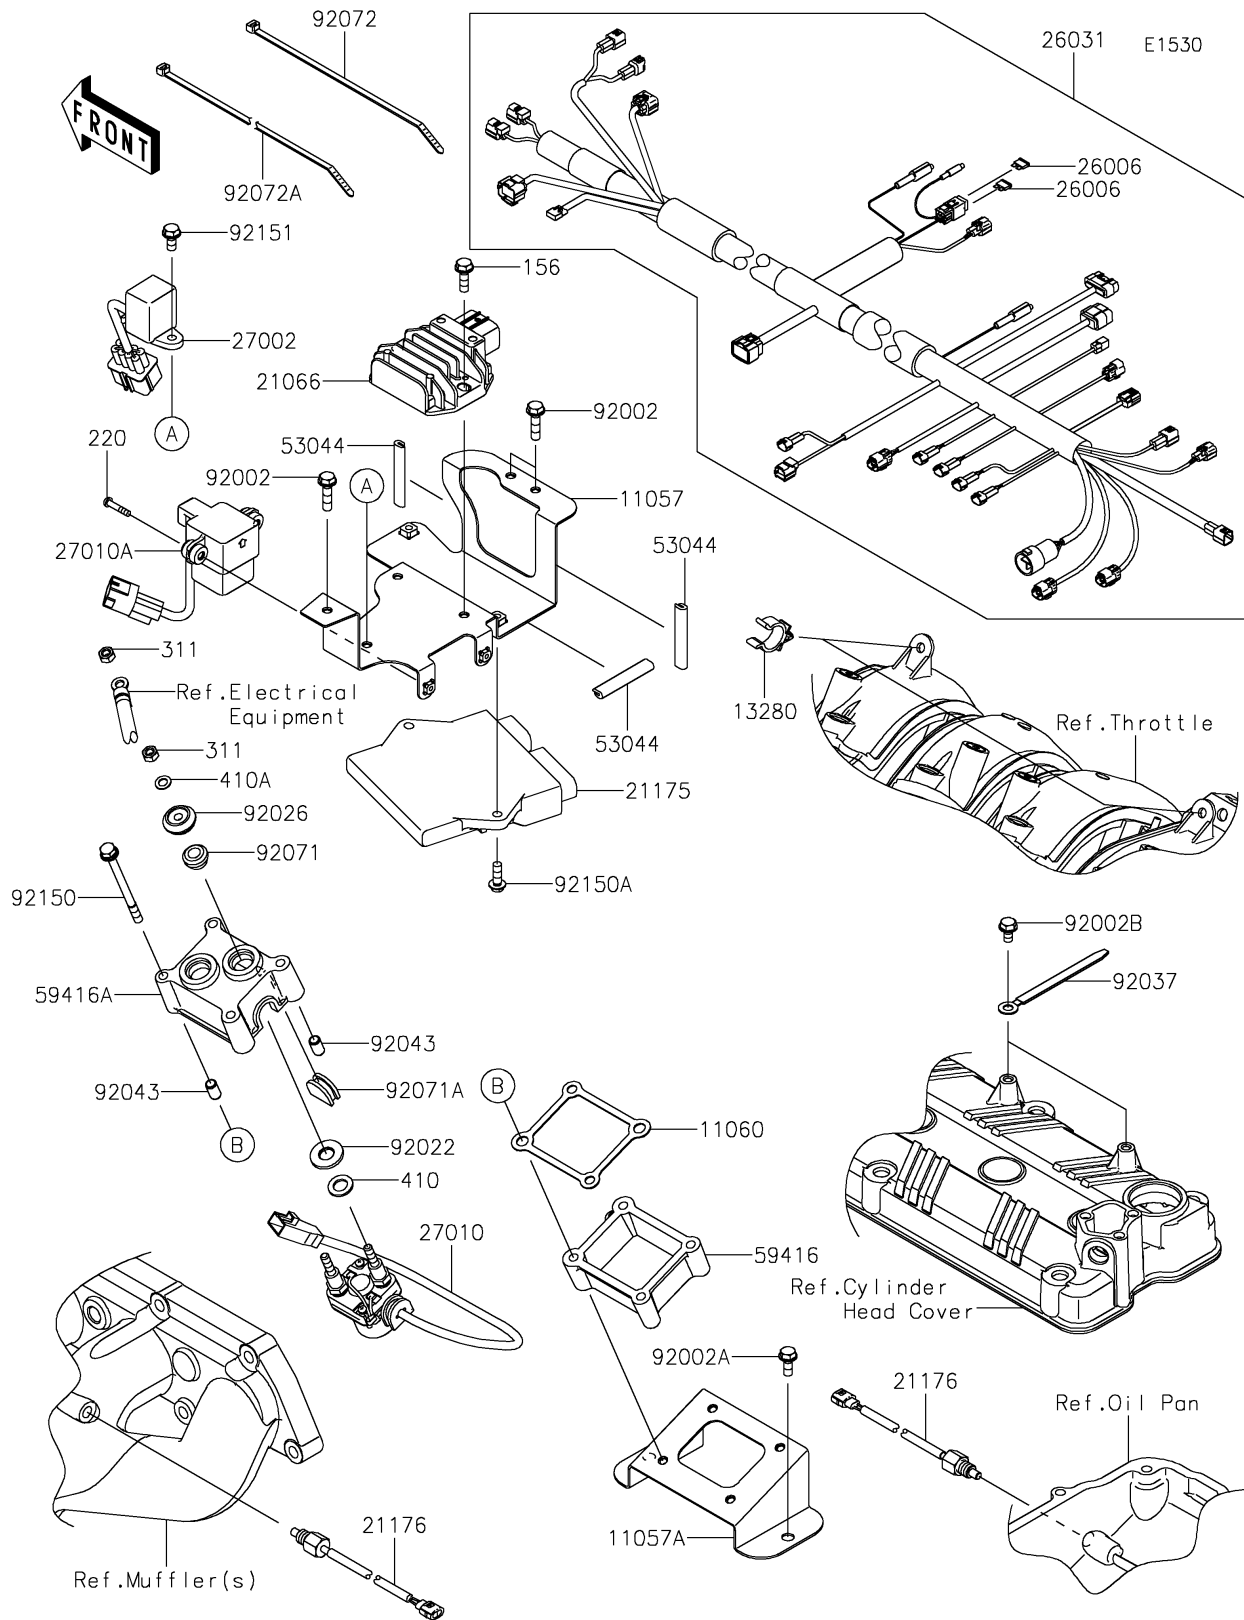

## 2017 JET SKI® SX-R™ PARTS DIAGRAM

Fuel Injection

## 2017 JET SKI® SX-R™ PARTS LIST

Fuel Injection

ITEM NAME	PART NUMBER	QUANTITY
BRACKET (Ref # 11057)	11057-0451	1
BRACKET,ELECTRIC CASE (Ref # 11057A)	11057-0452	1
GASKET (Ref # 11060)	11060-3709	1
HOLDER,HARNESS (Ref # 13280)	13280-3760	1
BOLT-WP,6X20 (Ref # 156)	156R0620	1
REGULATOR-VOLTAGE (Ref # 21066)	21066-0755	1
CONTROL UNIT-ELECTRONIC (Ref # 21175)	21175-1223	1
SENSOR,TEMP (Ref # 21176)	21176-0741	1
SCREW-PAN-CROS,4X20 (Ref # 220)	220R0420	1
FUSE,MINI BLADE,20A,YELLOW (Ref # 26006)	26006-3704	1
HARNESS,MAIN (Ref # 26031)	26031-2572	1
RELAY-ASSY (Ref # 27002)	27002-3703	1
SWITCH,MAGNETIC (Ref # 27010)	27010-0860	1
SWITCH,VDS (Ref # 27010A)	27010-3785	1
NUT-HEX,6MM (Ref # 311)	311R0600	1
WASHER-PLAIN-SMALL,10MM (Ref # 410)	410AA1000	1
WASHER-PLAIN-SMALL,6MM (Ref # 410A)	410S0600	1
TRIM (Ref # 53044)	53044-0621	1
CASE-ELECTRIC (Ref # 59416)	59416-3765	1
CASE-ELECTRIC (Ref # 59416A)	59416-3766	1
BOLT,6X25 (Ref # 92002)	92002-3714	1
BOLT,6X16 (Ref # 92002A)	92002-3728	1
BOLT,6X12 (Ref # 92002B)	92002-3763	1
WASHER (Ref # 92022)	92022-3035	1
SPACER (Ref # 92026)	92026-3703	1
CLAMP,L=100 (Ref # 92037)	92037-3736	1
PIN (Ref # 92043)	92043-3715	1
GROMMET (Ref # 92071)	92071-3004	1
GROMMET (Ref # 92071A)	92071-3837	1

## 2017 JET SKI® SX-R™ PARTS LIST

Fuel Injection

ITEM NAME	PART NUMBER	QUANTITY
BAND,L=188.85 (Ref # 92072)	92072-0105	1
BAND,L=372.24 (Ref # 92072A)	92072-3883	1
BOLT,6X80 (Ref # 92150)	92150-3711	1
BOLT,6X18 (Ref # 92150A)	92150-3729	1
BOLT,6X14 (Ref # 92151)	92151-3788	1