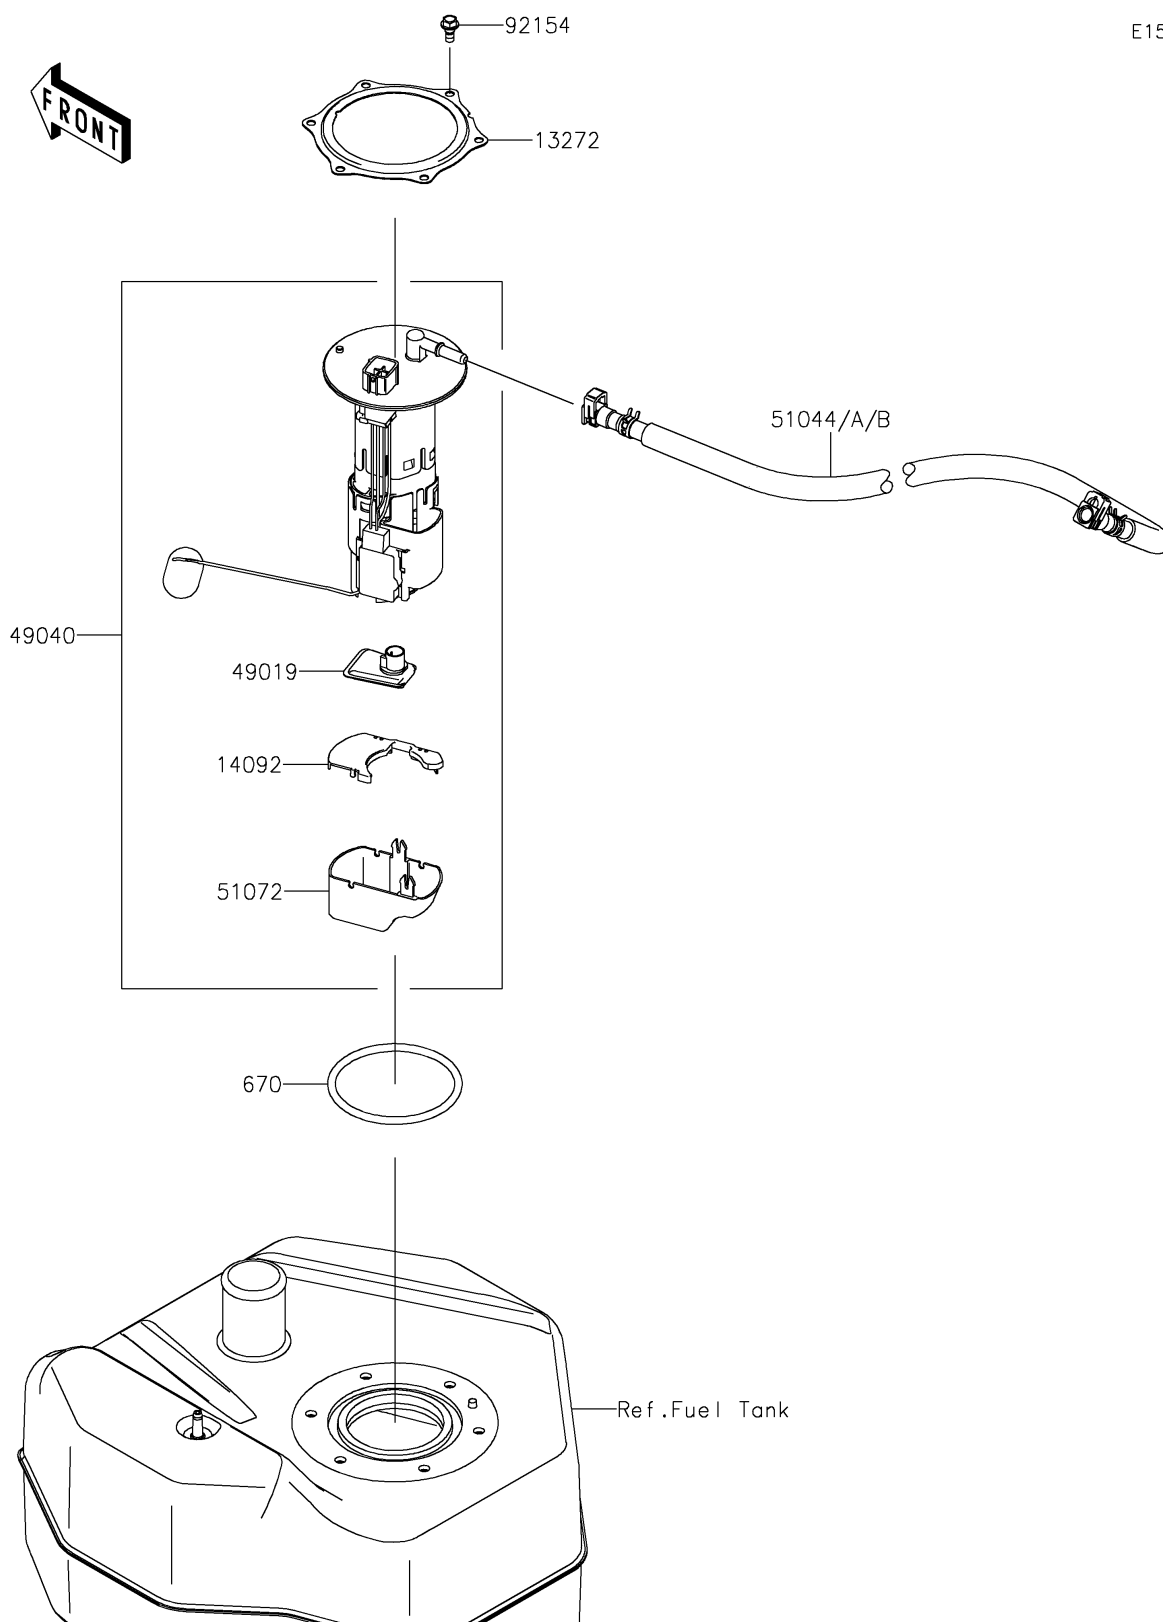

2018 JET SKI® SX-R™ PARTS DIAGRAM

Fuel Pump

E1520

2018 JET SKI® SX-R™ PARTS LIST

Fuel Pump

ITEM NAME	PART NUMBER	QUANTITY
PLATE (Ref # 13272)	13272-2589	1
COVER (Ref # 14092)	14092-1044	1
FILTER-FUEL (Ref # 49019)	49019-0013	1
PUMP-FUEL (Ref # 49040)	49040-0757	1
TUBE-ASSY,FUEL (Ref # 51044A)	51044-0842	1
CHAMBER-FUEL (Ref # 51072)	51072-0003	1
O RING (Ref # 670)	670E5090	1
BOLT,FUEL PUMP (Ref # 92154)	92154-3856	1