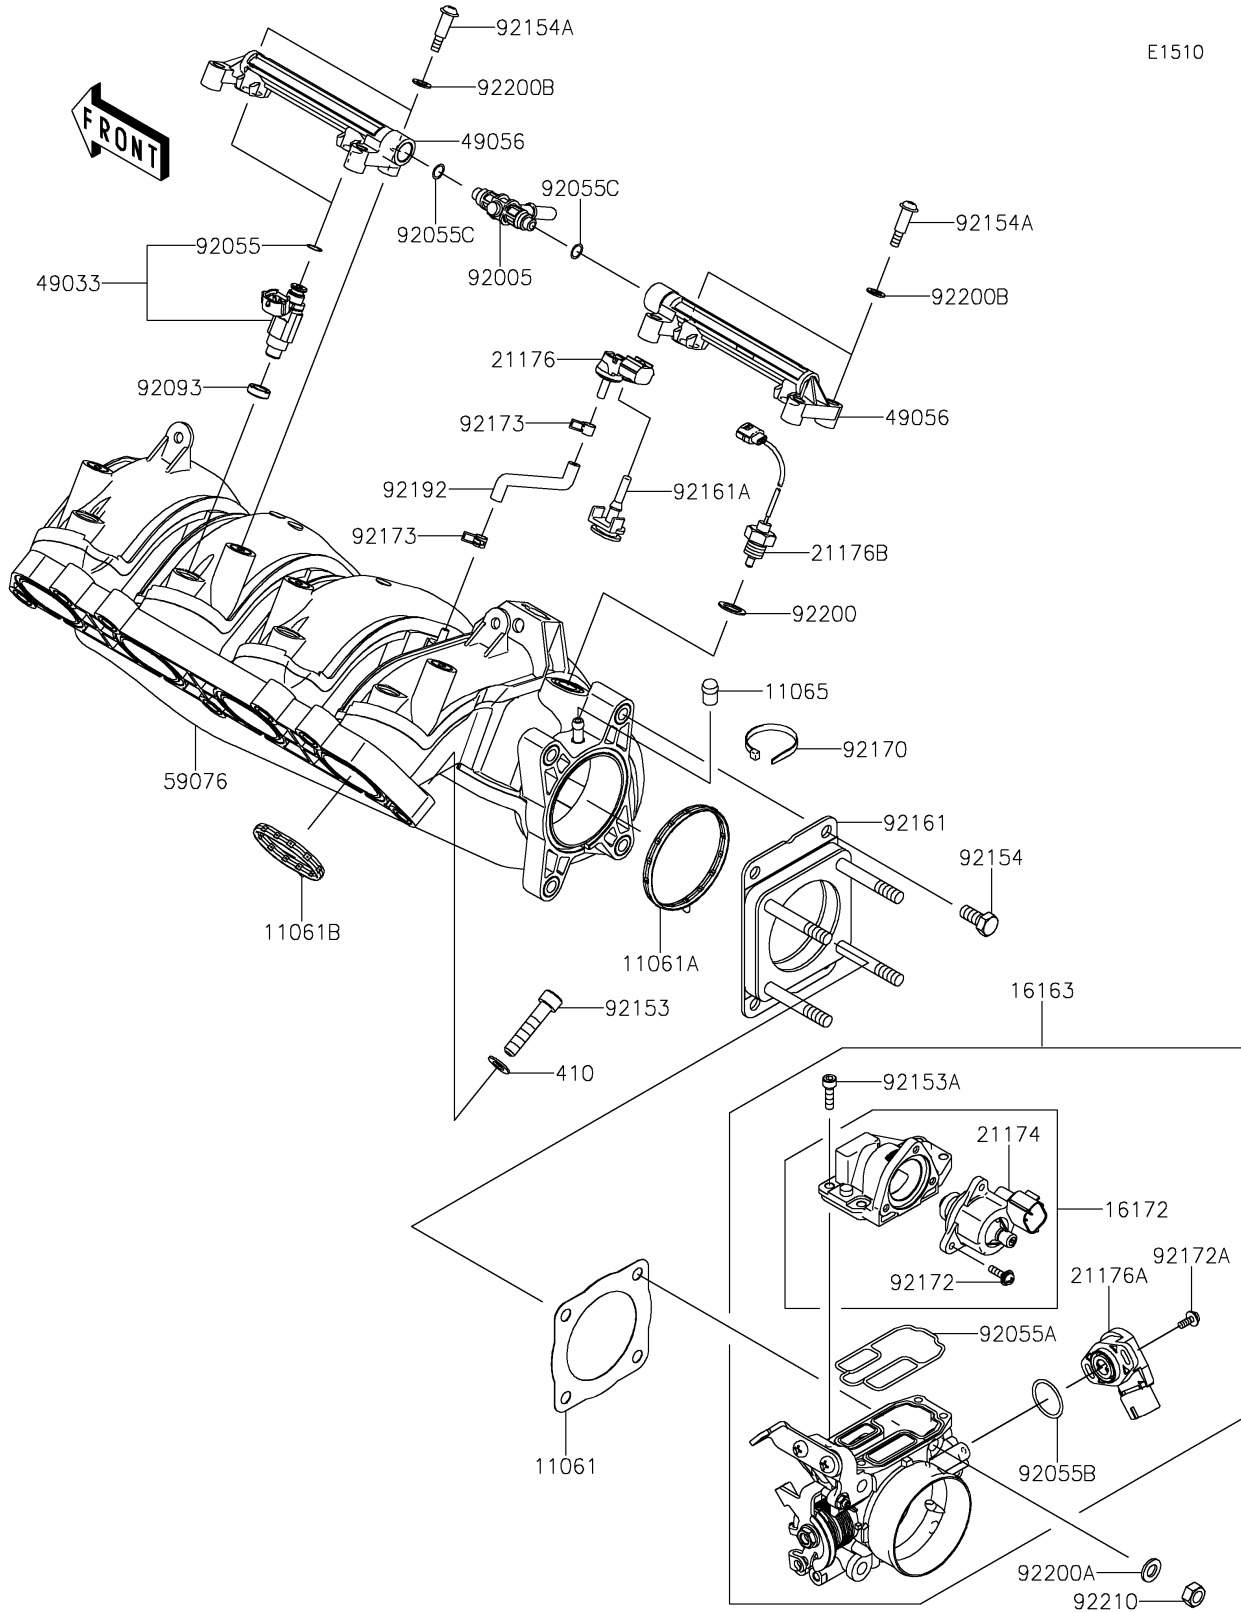

2018 JET SKI® SX-R™ PARTS DIAGRAM

Throttle

E1510

2018 JET SKI® SX-R™ PARTS LIST

Throttle

ITEM NAME	PART NUMBER	QUANTITY
GASKET,THROTTLE (Ref # 11061)	11061-0824	1
GASKET,MANIFOLD (Ref # 11061A)	11061-3766	1
GASKET,THROTTLE (Ref # 11061B)	11061-3767	1
CAP (Ref # 11065)	11065-0764	1
THROTTLE-ASSY (Ref # 16163)	16163-0919	1
ACTUATOR (Ref # 16172)	16172-0561	1
MOTOR-ELECTRIC,STM (Ref # 21174)	21174-0555	1
SENSOR,PRESSURE (Ref # 21176)	21176-0111	1
SENSOR,TPS (Ref # 21176A)	21176-3762	1
SENSOR,AIR TEMPERATURE (Ref # 21176B)	21176-3767	1
WASHER-PLAIN-SMALL,8MM (Ref # 410)	410S0800	1
NOZZLE-INJECTION (Ref # 49033)	49033-3707	1
PIPE-INJECTION,FUEL (Ref # 49056)	49056-3705	1
MANIFOLD-INTAKE (Ref # 59076)	59076-0006	1
FITTING,FUEL PIPE (Ref # 92005)	92005-3766	1
RING-O,INJECTION NOZZLE (Ref # 92055)	92055-1622	1
RING-O (Ref # 92055A)	92055-3773	1
RING-O (Ref # 92055B)	92055-3774	1
RING-O (Ref # 92055C)	92055-3782	1
SEAL (Ref # 92093)	92093-0127	1
BOLT,SOCKET,8X40 (Ref # 92153)	92153-0517	1
BOLT (Ref # 92153A)	92153-3723	1
BOLT (Ref # 92154)	92154-1389	1
BOLT (Ref # 92154A)	92154-3713	1
DAMPER (Ref # 92161)	92161-1942	1
DAMPER (Ref # 92161A)	92161-3796	1
CLAMP (Ref # 92170)	92170-3749	1
SCREW (Ref # 92172)	92172-3710	1
SCREW (Ref # 92172A)	92172-3711	1

2018 JET SKI® SX-R™ PARTS LIST

Throttle

ITEM NAME	PART NUMBER	QUANTITY
CLAMP (Ref # 92173)	92173-3702	1
TUBE (Ref # 92192)	92192-1361	1
WASHER,12X18X1 (Ref # 92200)	92200-0712	1
WASHER (Ref # 92200A)	92200-3806	1
WASHER (Ref # 92200B)	92200-3807	1
NUT (Ref # 92210)	92210-0897	1