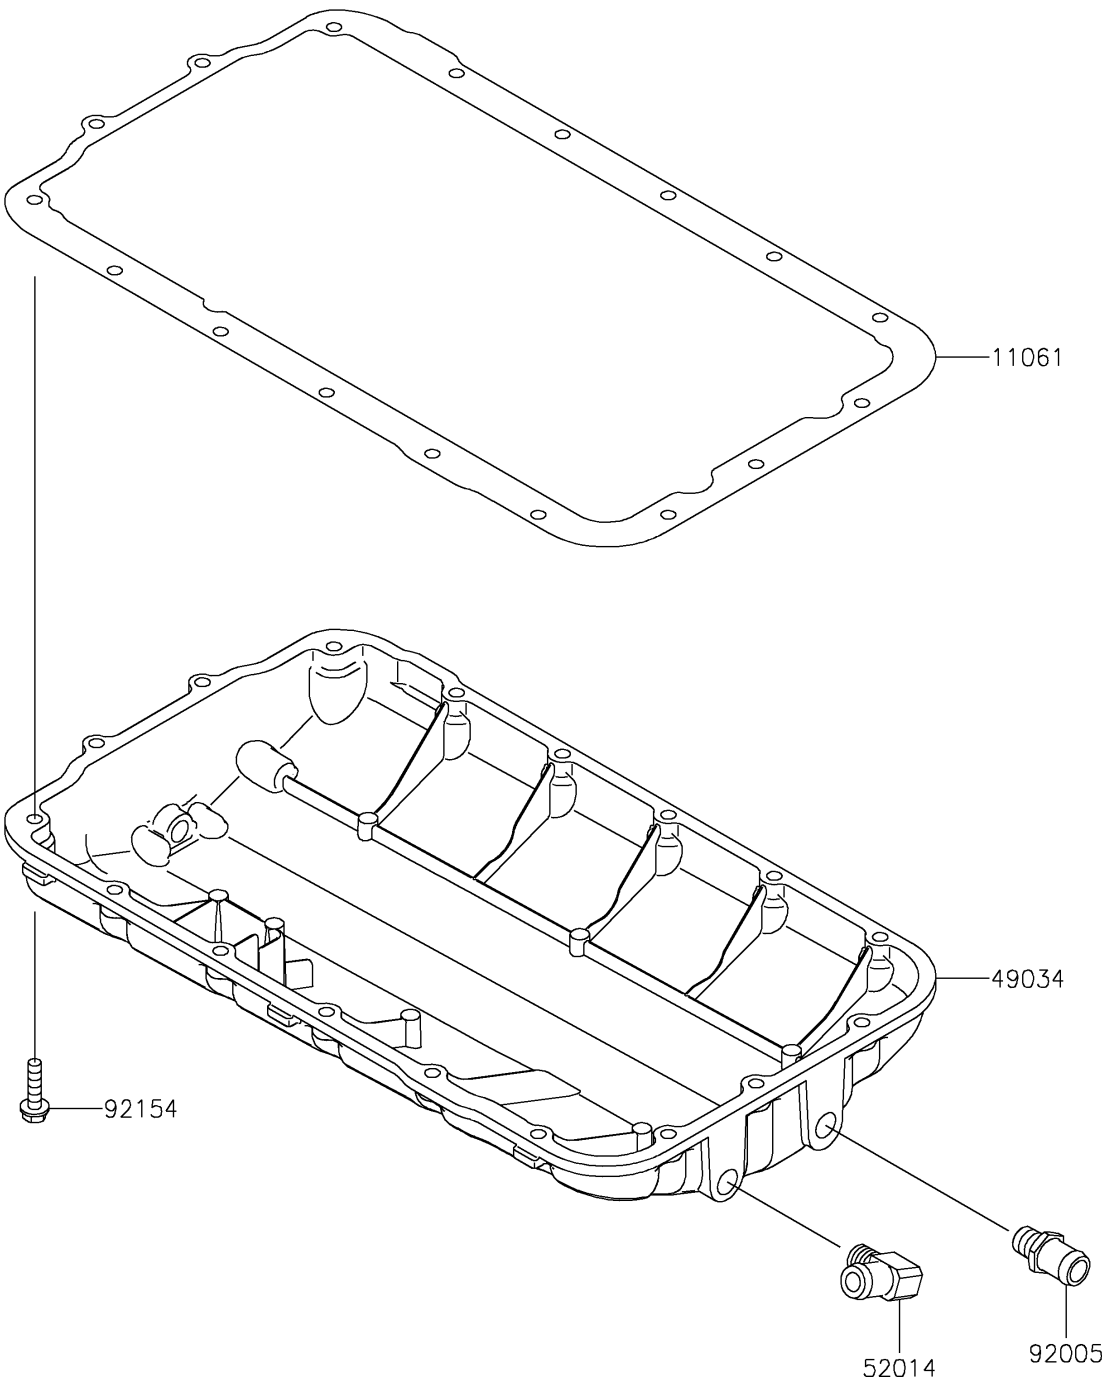

2017 JET SKI® SX-R™ PARTS DIAGRAM

Oil Pan

E1434

2017 JET SKI® SX-R™ PARTS LIST

Oil Pan

ITEM NAME	PART NUMBER	QUANTITY
GASKET,OIL PAN (Ref # 11061)	11061-3710	1
PAN-OIL (Ref # 49034)	49034-3702	1
ELBOW (Ref # 52014)	52014-3717	1
FITTING (Ref # 92005)	92005-0875	1
BOLT,FLANGED,6X25 (Ref # 92154)	92154-0823	1