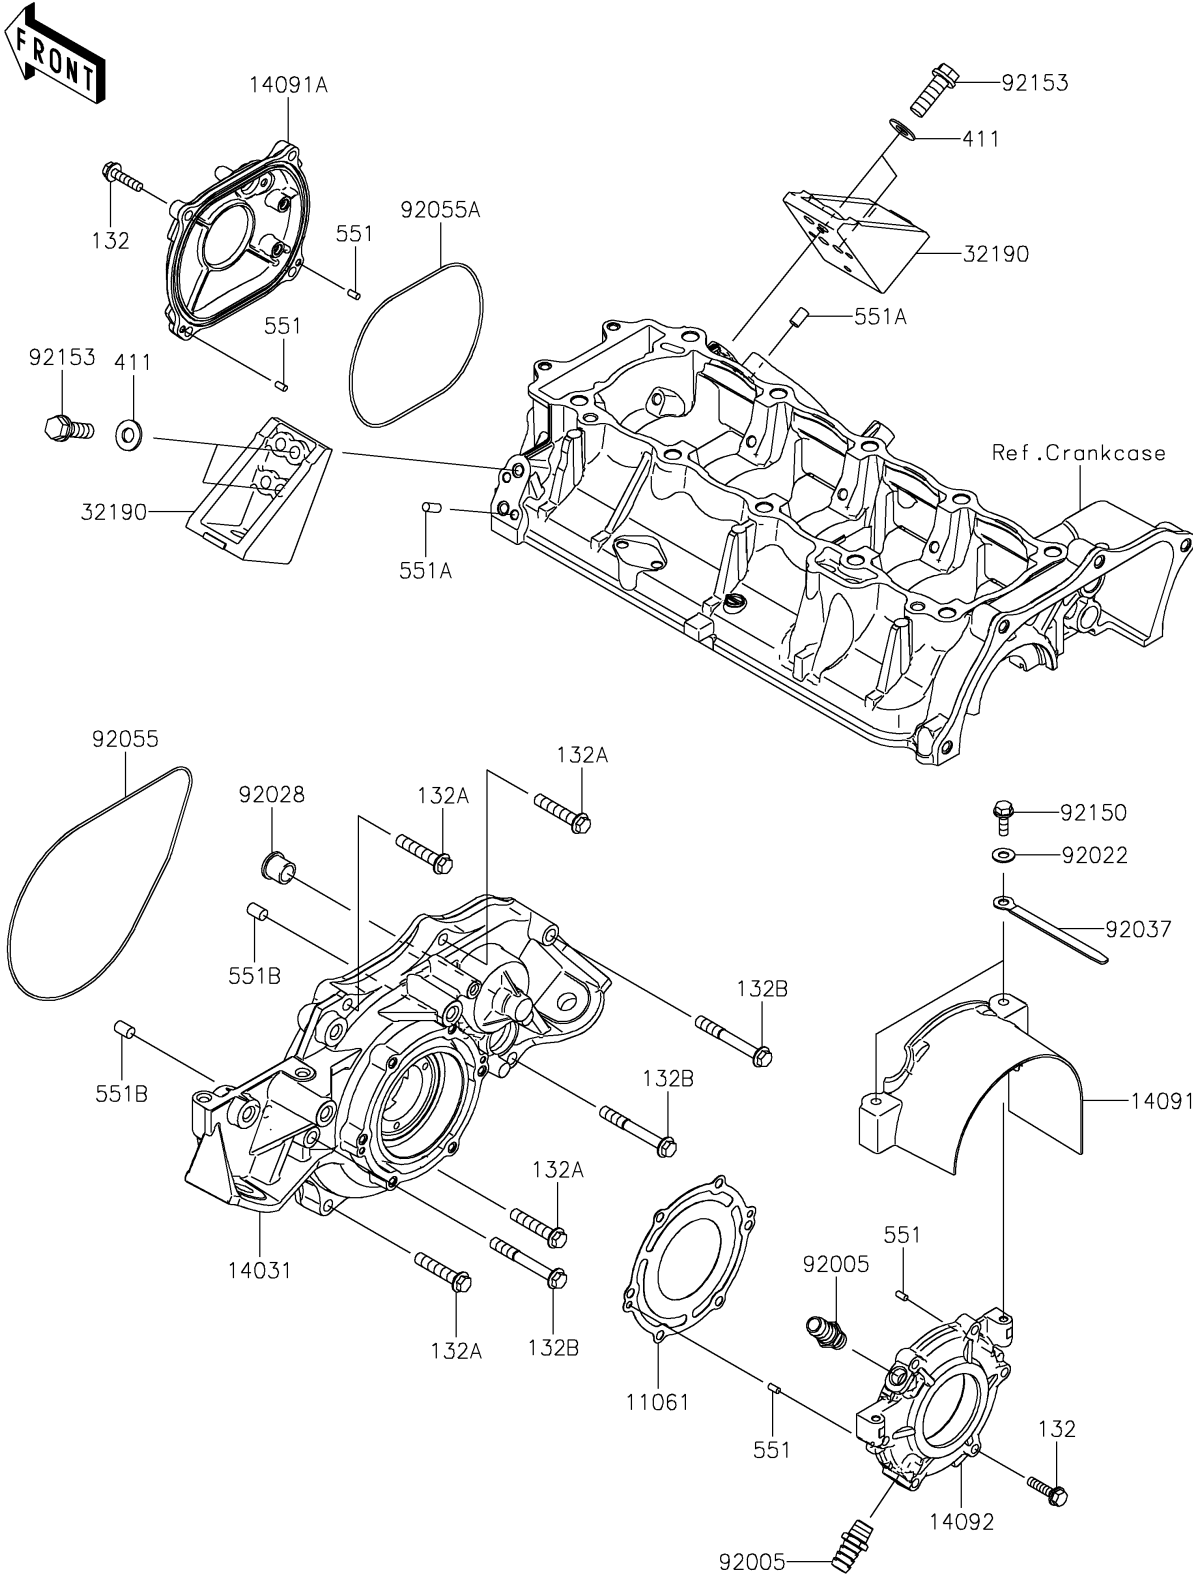

2018 JET SKI® SX-R™ PARTS DIAGRAM

Engine Cover(s)

E1431

2018 JET SKI® SX-R™ PARTS LIST

Engine Cover(s)

ITEM NAME	PART NUMBER	QUANTITY
GASKET,OUTPUT COVER (Ref # 11061)	11061-0812	1
BOLT-FLANGED-SMALL,6X25 (Ref # 132)	132BD0625	1
BOLT-FLANGED-SMALL,8X40 (Ref # 132A)	132BD0840	1
BOLT-FLANGED-SMALL,8X60 (Ref # 132B)	132BD0860	1
COVER-GENERATOR (Ref # 14031)	14031-3737	1
COVER,COUPLING (Ref # 14091)	14091-3749	1
COVER,PULS (Ref # 14091A)	14091-3763	1
COVER,OUTPUT (Ref # 14092)	14092-1046	1
BRACKET-ENGINE (Ref # 32190)	32190-3703	1
WASHER-PLAIN,8MM (Ref # 411)	411S0800	1
PIN-DOWEL (Ref # 551)	551R0408	1
PIN-DOWEL (Ref # 551A)	551R0612	1
PIN-DOWEL (Ref # 551B)	551R0812	1
FITTING (Ref # 92005)	92005-3714	1
WASHER,6.5X20X1.5 (Ref # 92022)	92022-3710	1
BUSHING (Ref # 92028)	92028-3718	1
CLAMP,L=100 (Ref # 92037)	92037-3736	1
RING-O,196X3 (Ref # 92055)	92055-3761	1
RING-O,120X3 (Ref # 92055A)	92055-3762	1
BOLT,6X18 (Ref # 92150)	92150-3729	1
BOLT,FLANGED,8X30 (Ref # 92153)	92153-3722	1