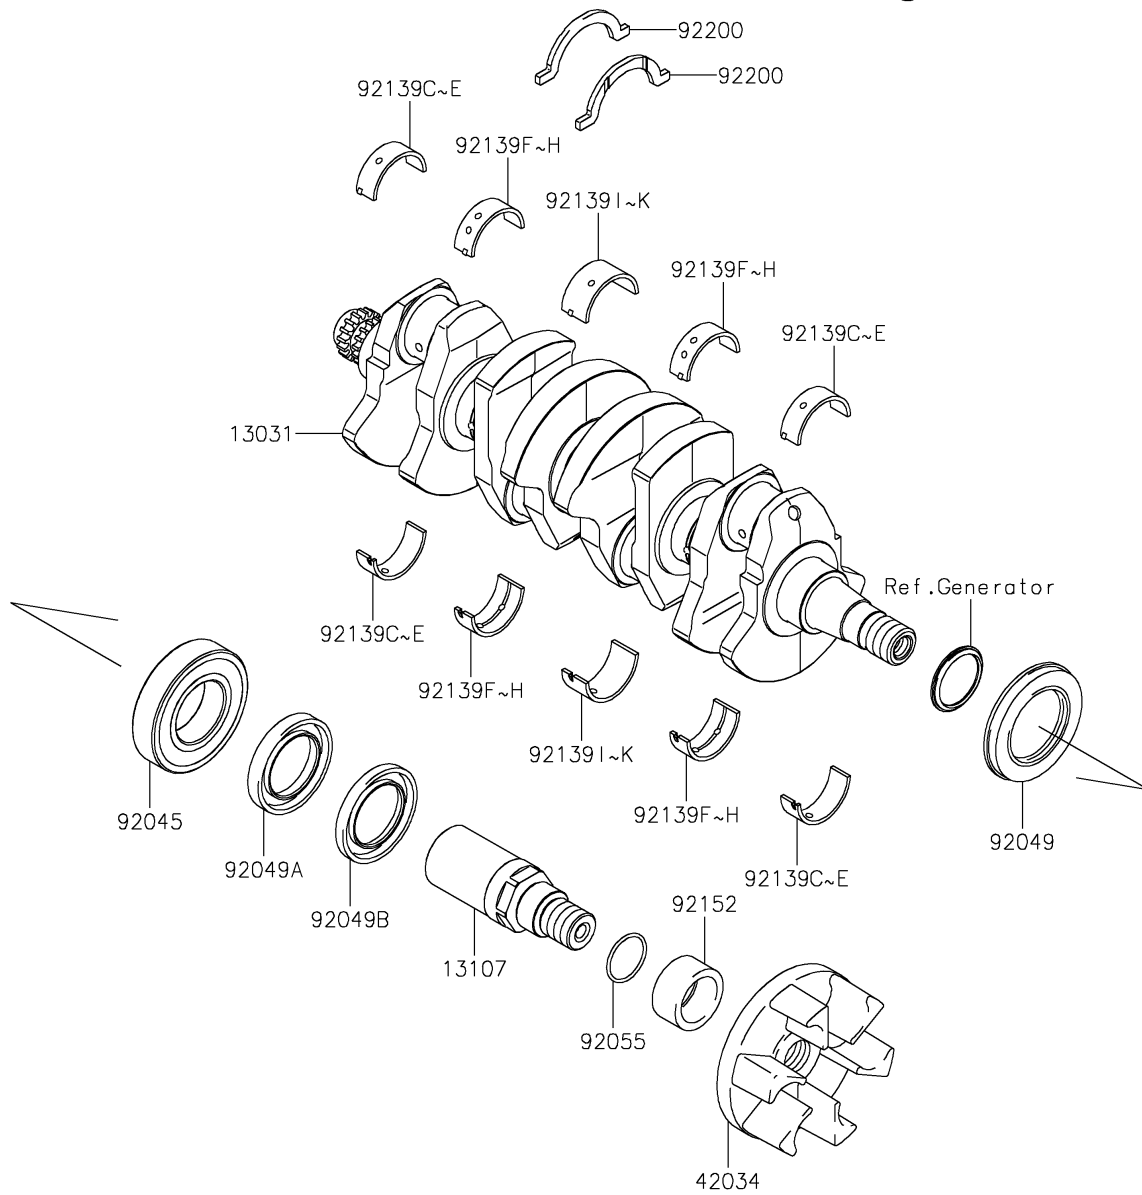

## 2018 JET SKI® SX-R™ PARTS DIAGRAM

Crankshaft

E1321

## 2018 JET SKI® SX-R™ PARTS LIST

### Crankshaft

ITEM NAME	PART NUMBER	QUANTITY
CRANKSHAFT-COMP (Ref # 13031)	13031-3742	1
SHAFT (Ref # 13107)	13107-3785	1
ROD-ASSY-CONNECTING,J (Ref # 13251)	13251-3703-JJ	1
COUPLING (Ref # 42034)	42034-3711	1
NUT,CONNECTING ROD (Ref # 92015)	92015-1559	1
BEARING-BALL,6208ZZ AS2S (Ref # 92045)	92045-3739	1
SEAL-OIL,SD347626LHS (Ref # 92049)	92049-3736	1
SEAL-OIL,FPJ740628.5ZS (Ref # 92049A)	92049-3737	1
SEAL-OIL,S40626NS (Ref # 92049B)	92049-3738	1
RING-O,27.7X2.4 (Ref # 92055)	92055-091	1
BUSHING,CONNECTING ROD,GREEN (Ref # 92139)	92139-0722	1
BUSHING,CONNECTING ROD,YELLOW (Ref # 92139A)	92139-0723	1
BUSHING,CONNECTING ROD,PINK (Ref # 92139B)	92139-0724	1
BUSHING,CRANKSHAFT,#1&#5,GREEN (Ref # 92139C)	92139-0725	1
BUSHING,CRANKSHAFT,#1&#5,YEL (Ref # 92139D)	92139-0726	1
BUSHING,CRANKSHAFT,#1&#5,PINK (Ref # 92139E)	92139-0727	1
BUSHING,CRANKSHAFT,#2&#4,GREEN (Ref # 92139F)	92139-0728	1
BUSHING,CRANKSHAFT,#2&#4,YEL (Ref # 92139G)	92139-0729	1
BUSHING,CRANKSHAFT,#2&#4,PINK (Ref # 92139H)	92139-0730	1
BUSHING,CRANKSHAFT,#3,GREEN (Ref # 92139I)	92139-0731	1
BUSHING,CRANKSHAFT,#3,YELLOW (Ref # 92139J)	92139-0732	1
BUSHING,CRANKSHAFT,#3,PINK (Ref # 92139K)	92139-0733	1
COLLAR,OUTPUT RR,L=19.5 (Ref # 92152)	92152-3733	1
BOLT,CONNECTING ROD,9MM (Ref # 92154)	92154-3720	1
WASHER (Ref # 92200)	92200-3789	1