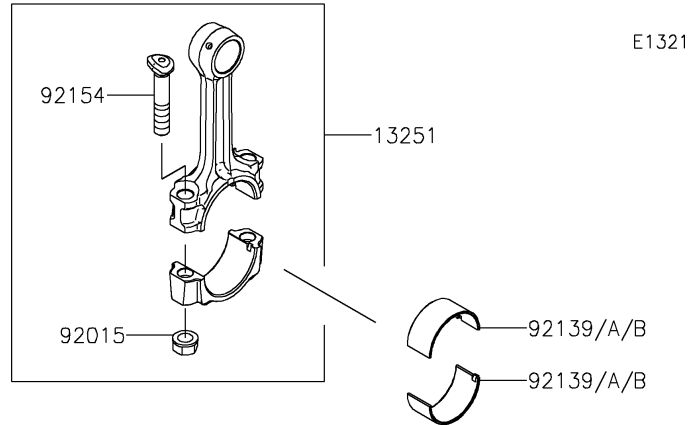

## 2018 JET SKI® SX-R™ PARTS DIAGRAM

Crankshaft

E1321

### Crankshaft

ITEM NAME	PART NUMBER	QUANTITY
CRANKSHAFT-COMP (Ref # 13031)	13031-3742	1
SHAFT (Ref # 13107)	13107-3785	1
ROD-ASSY-CONNECTING,J (Ref # 13251)	13251-3703-JJ	1
COUPLING (Ref # 42034)	42034-3711	1
NUT,CONNECTING ROD (Ref # 92015)	92015-1559	1
BEARING-BALL,6208ZZ AS2S (Ref # 92045)	92045-3739	1
SEAL-OIL,SD347626LHS (Ref # 92049)	92049-3736	1
SEAL-OIL,FPJ740628.5ZS (Ref # 92049A)	92049-3737	1
SEAL-OIL,S40626NS (Ref # 92049B)	92049-3738	1
RING-O,27.7X2.4 (Ref # 92055)	92055-091	1
BUSHING,CONNECTING ROD,GREEN (Ref # 92139)	92139-0722	1
BUSHING,CONNECTING ROD,YELLOW (Ref # 92139A)	92139-0723	1
BUSHING,CONNECTING ROD,PINK (Ref # 92139B)	92139-0724	1
BUSHING,CRANKSHAFT,#1&#5,GREEN (Ref # 92139C)	92139-0725	1
BUSHING,CRANKSHAFT,#1&#5,YEL (Ref # 92139D)	92139-0726	1
BUSHING,CRANKSHAFT,#1&#5,PINK (Ref # 92139E)	92139-0727	1
BUSHING,CRANKSHAFT,#2&#4,GREEN (Ref # 92139F)	92139-0728	1
BUSHING,CRANKSHAFT,#2&#4,YEL (Ref # 92139G)	92139-0729	1
BUSHING,CRANKSHAFT,#2&#4,PINK (Ref # 92139H)	92139-0730	1
BUSHING,CRANKSHAFT,#3,GREEN (Ref # 92139I)	92139-0731	1
BUSHING,CRANKSHAFT,#3,YELLOW (Ref # 92139J)	92139-0732	1
BUSHING,CRANKSHAFT,#3,PINK (Ref # 92139K)	92139-0733	1
COLLAR,OUTPUT RR,L=19.5 (Ref # 92152)	92152-3733	1
BOLT,CONNECTING ROD,9MM (Ref # 92154)	92154-3720	1
WASHER (Ref # 92200)	92200-3789	1