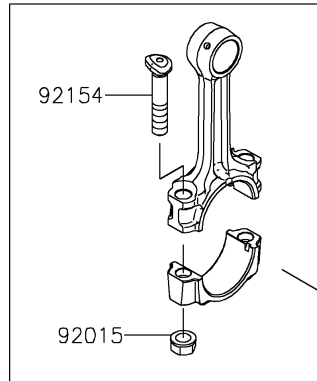

2017 JET SKI® SX-R™ PARTS DIAGRAM

Crankshaft

E1321

2017 JET SKI® SX-R™ PARTS LIST

Crankshaft

ITEM NAME	PART NUMBER	QUANTITY
CRANKSHAFT-COMP (Ref # 13031)	13031-3742	1
SHAFT (Ref # 13107)	13107-3785	1
ROD-ASSY-CONNECTING,J (Ref # 13251)	13251-3703-JJ	1
COUPLING (Ref # 42034)	42034-3711	1
NUT,CONNECTING ROD (Ref # 92015)	92015-1559	1
BEARING-BALL,6208ZZ AS2S (Ref # 92045)	92045-3739	1
SEAL-OIL,SD347626LHS (Ref # 92049)	92049-3736	1
SEAL-OIL,FPJ740628.5ZS (Ref # 92049A)	92049-3737	1
SEAL-OIL,S40626NS (Ref # 92049B)	92049-3738	1
RING-O,27.7X2.4 (Ref # 92055)	92055-091	1
BUSHING,CONNECTING ROD,GREEN (Ref # 92139)	92139-0722	1
BUSHING,CONNECTING ROD,YELLOW (Ref # 92139A)	92139-0723	1
BUSHING,CONNECTING ROD,PINK (Ref # 92139B)	92139-0724	1
BUSHING,CRANKSHAFT,#1,GREEN (Ref # 92139C)	92139-0725	1
BUSHING,CRANKSHAFT,#1,YEL (Ref # 92139D)	92139-0726	1
BUSHING,CRANKSHAFT,#1,PINK (Ref # 92139E)	92139-0727	1
BUSHING,CRANKSHAFT,#2,GREEN (Ref # 92139F)	92139-0728	1
BUSHING,CRANKSHAFT,#2,YEL (Ref # 92139G)	92139-0729	1
BUSHING,CRANKSHAFT,#2,PINK (Ref # 92139H)	92139-0730	1
BUSHING,CRANKSHAFT,#3,GREEN (Ref # 92139I)	92139-0731	1
BUSHING,CRANKSHAFT,#3,YELLOW (Ref # 92139J)	92139-0732	1
BUSHING,CRANKSHAFT,#3,PINK (Ref # 92139K)	92139-0733	1
COLLAR,OUTPUT RR,L=19.5 (Ref # 92152)	92152-3733	1
BOLT,CONNECTING ROD,9MM (Ref # 92154)	92154-3720	1
WASHER (Ref # 92200)	92200-3789	1