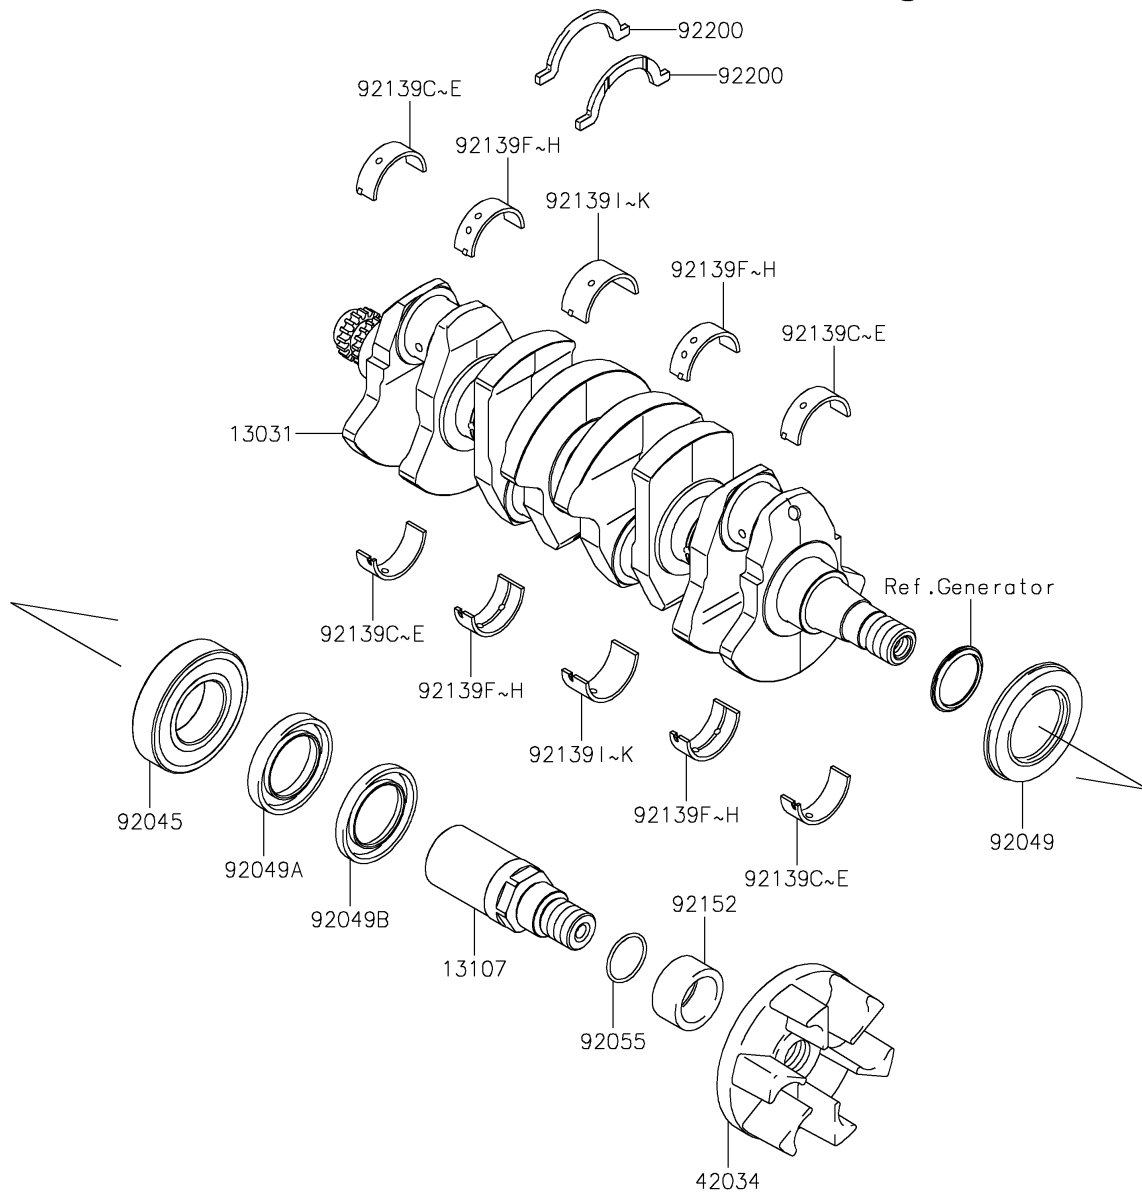

2017 JET SKI® SX-R™ PARTS DIAGRAM

Crankshaft

E1321

2017 JET SKI® SX-R™ PARTS LIST

Crankshaft

ITEM NAME	PART NUMBER	QUANTITY
CRANKSHAFT-COMP (Ref # 13031)	13031-3742	1
SHAFT (Ref # 13107)	13107-3785	1
ROD-ASSY-CONNECTING,J (Ref # 13251)	13251-3703-JJ	1
COUPLING (Ref # 42034)	42034-3711	1
NUT,CONNECTING ROD (Ref # 92015)	92015-1559	1
BEARING-BALL,6208ZZ AS2S (Ref # 92045)	92045-3739	1
SEAL-OIL,SD347626LHS (Ref # 92049)	92049-3736	1
SEAL-OIL,FPJ740628.5ZS (Ref # 92049A)	92049-3737	1
SEAL-OIL,S40626NS (Ref # 92049B)	92049-3738	1
RING-O,27.7X2.4 (Ref # 92055)	92055-091	1
BUSHING,CONNECTING ROD,GREEN (Ref # 92139)	92139-0722	1
BUSHING,CONNECTING ROD,YELLOW (Ref # 92139A)	92139-0723	1
BUSHING,CONNECTING ROD,PINK (Ref # 92139B)	92139-0724	1
BUSHING,CRANKSHAFT,#1,GREEN (Ref # 92139C)	92139-0725	1
BUSHING,CRANKSHAFT,#1,YEL (Ref # 92139D)	92139-0726	1
BUSHING,CRANKSHAFT,#1,PINK (Ref # 92139E)	92139-0727	1
BUSHING,CRANKSHAFT,#2,GREEN (Ref # 92139F)	92139-0728	1
BUSHING,CRANKSHAFT,#2,YEL (Ref # 92139G)	92139-0729	1
BUSHING,CRANKSHAFT,#2,PINK (Ref # 92139H)	92139-0730	1
BUSHING,CRANKSHAFT,#3,GREEN (Ref # 92139I)	92139-0731	1
BUSHING,CRANKSHAFT,#3,YELLOW (Ref # 92139J)	92139-0732	1
BUSHING,CRANKSHAFT,#3,PINK (Ref # 92139K)	92139-0733	1
COLLAR,OUTPUT RR,L=19.5 (Ref # 92152)	92152-3733	1
BOLT,CONNECTING ROD,9MM (Ref # 92154)	92154-3720	1
WASHER (Ref # 92200)	92200-3789	1