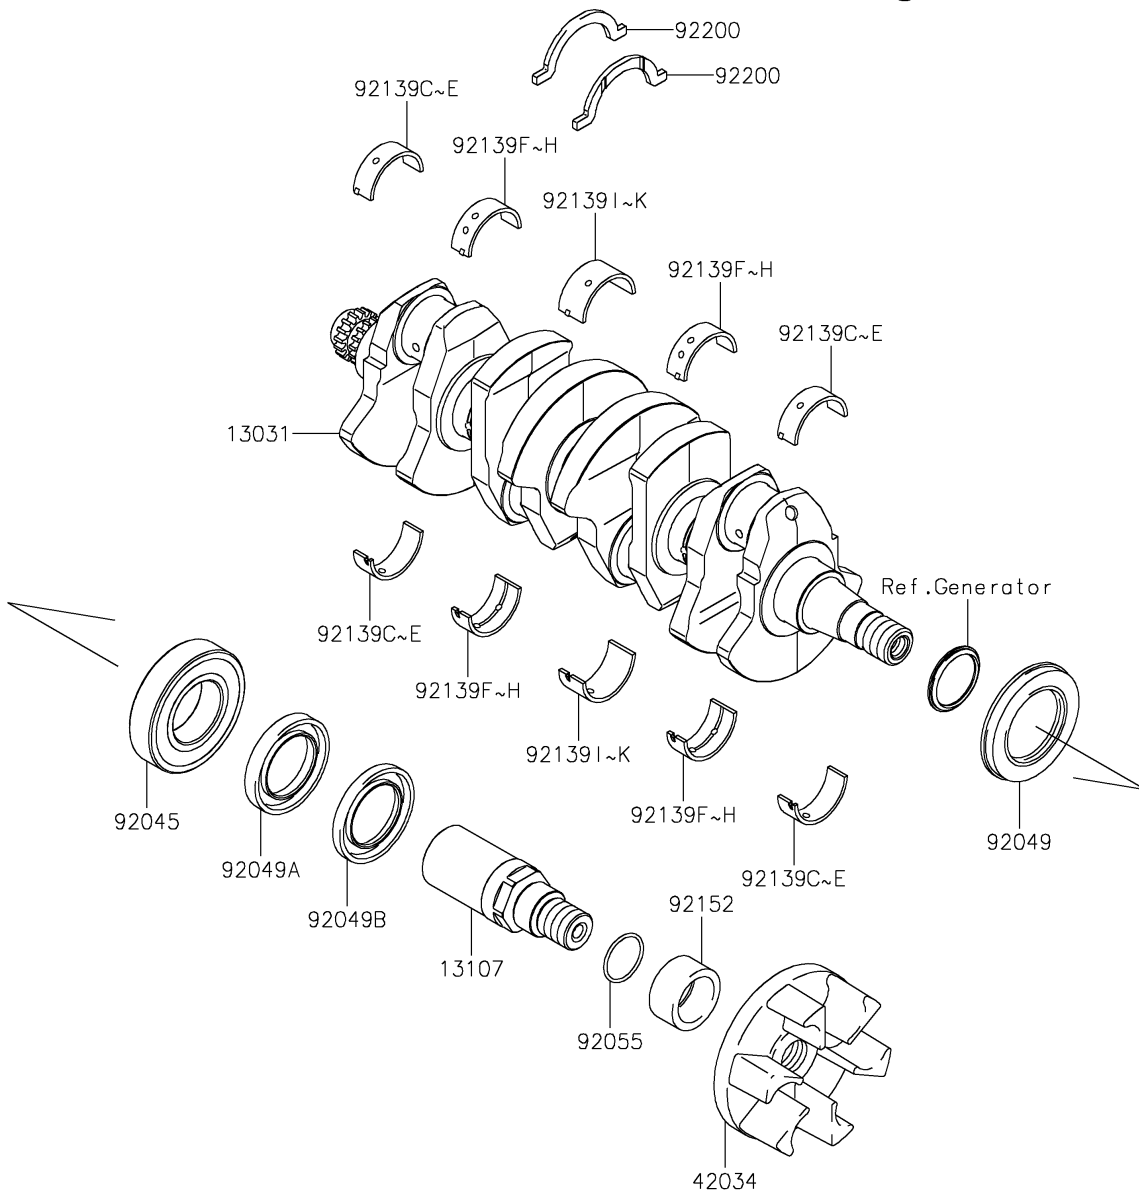

2017 JET SKI® SX-R™ PARTS DIAGRAM

Crankshaft

E1321

2017 JET SKI® SX-R™ PARTS LIST

Crankshaft

ITEM NAME	PART NUMBER	QUANTITY
CRANKSHAFT-COMP (Ref # 13031)	13031-3742	1
SHAFT (Ref # 13107)	13107-3785	1
ROD-ASSY-CONNECTING,J (Ref # 13251)	13251-3703-JJ	4
COUPLING (Ref # 42034)	42034-3711	1
NUT,CONNECTING ROD (Ref # 92015)	92015-1559	8
BEARING-BALL,6208ZZ AS2S (Ref # 92045)	92045-3739	1
SEAL-OIL,SD347626LHS (Ref # 92049)	92049-3736	1
SEAL-OIL,FPJ740628.5ZS (Ref # 92049A)	92049-3737	1
SEAL-OIL,S40626NS (Ref # 92049B)	92049-3738	1
RING-O,27.7X2.4 (Ref # 92055)	92055-091	1
BUSHING,CONNECTING ROD,GREEN (Ref # 92139)	92139-0722	8
BUSHING,CONNECTING ROD,YELLOW (Ref # 92139A)	92139-0723	AR
BUSHING,CONNECTING ROD,PINK (Ref # 92139B)	92139-0724	AR
BUSHING,CRANKSHAFT,#1,GREEN (Ref # 92139C)	92139-0725	4
BUSHING,CRANKSHAFT,#1,YEL (Ref # 92139D)	92139-0726	AR
BUSHING,CRANKSHAFT,#1,PINK (Ref # 92139E)	92139-0727	AR
BUSHING,CRANKSHAFT,#2,GREEN (Ref # 92139F)	92139-0728	4
BUSHING,CRANKSHAFT,#2,YEL (Ref # 92139G)	92139-0729	AR
BUSHING,CRANKSHAFT,#2,PINK (Ref # 92139H)	92139-0730	AR
BUSHING,CRANKSHAFT,#3,GREEN (Ref # 92139I)	92139-0731	2
BUSHING,CRANKSHAFT,#3,YELLOW (Ref # 92139J)	92139-0732	AR
BUSHING,CRANKSHAFT,#3,PINK (Ref # 92139K)	92139-0733	AR
COLLAR,OUTPUT RR,L=19.5 (Ref # 92152)	92152-3733	1
BOLT,CONNECTING ROD,9MM (Ref # 92154)	92154-3720	8
WASHER (Ref # 92200)	92200-3789	2