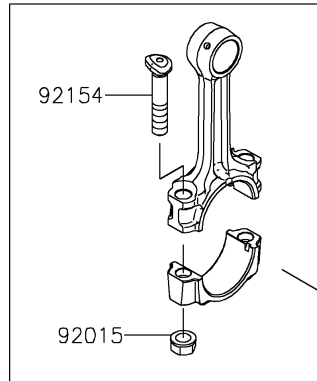

2017 JET SKI® SX-R™ PARTS DIAGRAM

Crankshaft

E1321

2017 JET SKI® SX-R™ PARTS LIST

Crankshaft

ITEM NAME	PART NUMBER	QUANTITY
CRANKSHAFT-COMP (Ref # 13031)	13031-3742	1
SHAFT (Ref # 13107)	13107-3785	1
ROD-ASSY-CONNECTING,J (Ref # 13251)	13251-3703-JJ	4
COUPLING (Ref # 42034)	42034-3711	1
NUT,CONNECTING ROD (Ref # 92015)	92015-1559	8
BEARING-BALL,6208ZZ AS2S (Ref # 92045)	92045-3739	1
SEAL-OIL,SD347626LHS (Ref # 92049)	92049-3736	1
SEAL-OIL,FPJ740628.5ZS (Ref # 92049A)	92049-3737	1
SEAL-OIL,S40626NS (Ref # 92049B)	92049-3738	1
RING-O,27.7X2.4 (Ref # 92055)	92055-091	1
BUSHING,CONNECTING ROD,GREEN (Ref # 92139)	92139-0722	8
BUSHING,CONNECTING ROD,YELLOW (Ref # 92139A)	92139-0723	AR
BUSHING,CONNECTING ROD,PINK (Ref # 92139B)	92139-0724	AR
BUSHING,CRANKSHAFT,#1,GREEN (Ref # 92139C)	92139-0725	4
BUSHING,CRANKSHAFT,#1,YEL (Ref # 92139D)	92139-0726	AR
BUSHING,CRANKSHAFT,#1,PINK (Ref # 92139E)	92139-0727	AR
BUSHING,CRANKSHAFT,#2,GREEN (Ref # 92139F)	92139-0728	4
BUSHING,CRANKSHAFT,#2,YEL (Ref # 92139G)	92139-0729	AR
BUSHING,CRANKSHAFT,#2,PINK (Ref # 92139H)	92139-0730	AR
BUSHING,CRANKSHAFT,#3,GREEN (Ref # 92139I)	92139-0731	2
BUSHING,CRANKSHAFT,#3,YELLOW (Ref # 92139J)	92139-0732	AR
BUSHING,CRANKSHAFT,#3,PINK (Ref # 92139K)	92139-0733	AR
COLLAR,OUTPUT RR,L=19.5 (Ref # 92152)	92152-3733	1
BOLT,CONNECTING ROD,9MM (Ref # 92154)	92154-3720	8
WASHER (Ref # 92200)	92200-3789	2